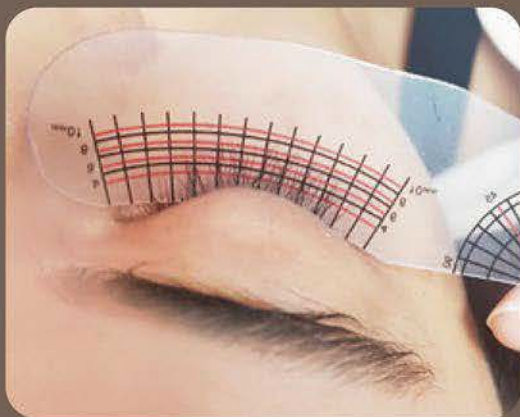

Ruhee
BY EVER

SPECIAL

STEM CELL
LASH REGROWTH

DONE BY OUR **LICENSED STEM CELL THERAPIST**

AVAILABLE AT **RUHEE JAKARTA**

The process uses a specially design lash pen to stimulate pores, allowing deep penetration of the serum without pain. The package consists of three treatments done once a month. Each treatment only takes **45 minutes and be applied to your lashes and brows.**