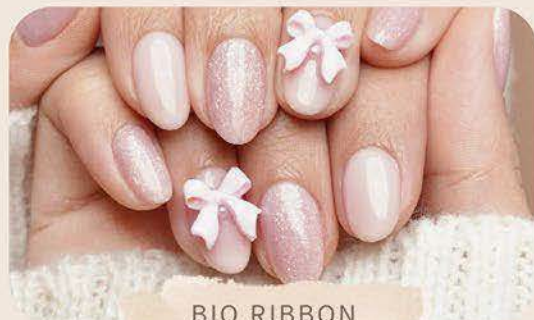

Gading Serpong | AEON Deltamas

WAXING

Face / Upper Body / Lower Body Waxing

THREADING

Face / Brow Threading

NAILS

Gading Serpong | PIK | AEON Deltamas | Makassar

BIO SHIMMER VEIL

BIO RIBBON

BIO PETITE VANILLA

RAINBOW GEM STONE

EYELASH EXTENSION

SINGLE

Single Light	420K
Single Dark	420K
Single Dark Cocoa	420K

DOUBLE

Double Black	600K
Double Dark Cocoa	600K