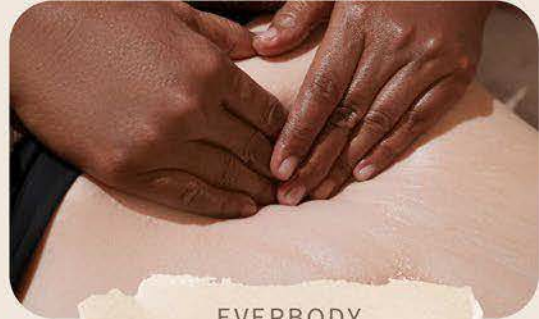

All Branch

SUPER REAL LASH

Soft Eyelash Extensions That Feel Like Yours

MASSAGE

Pakubuwono | Gading Serpong

EVERBODY

Lymphatic Massage, Wood Sclupt, & Zen Lift

HAIR REMOVAL