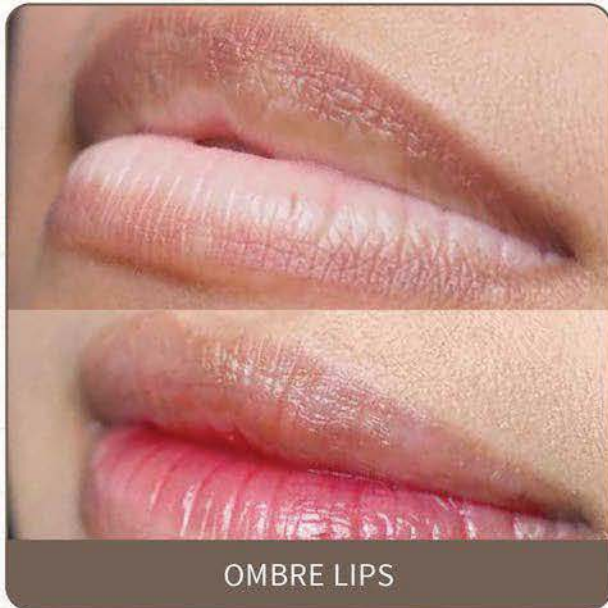

SPMU LIPS

Ombre Lips	4.800.000
Lips Blush	4.800.000
Lips Color Correction	4.800.000
Lips Brightening for Men	4.800.000

SPMU EYELINER

	TOP	BOTTOM
Tightlining	3.000.000	2.500.000
Eyeliners Standard	3.000.000	2.500.000
Eyeliners + Soft Shading	3.800.000	3.200.000

Rubee
"EVER

*Spmu Eyebrows
by Desy Sin*

HYPER-REALISTIC FEATHERSTROKES LOOK

NANO BROW STROKES

OMBRE BROWS SHADING

COMBINATION OF NANO BROW STROKES + OMBRE BROWS

Rubee
"EVER

Spmu Lips
by Desy Sin

BROW & FACE THREADING

Rubee
*EVER

Forehead	60K
Upper Lip	45K
Lower Lip	45K
Cheeks	100K
Chin	60K
Sideburns	60K
Brow Threading + Tweezing	129K
Full Face Threading <small>with or without brows</small>	210K