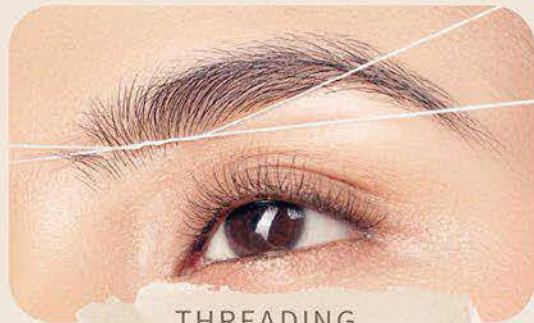

All Branch

SUPER REAL LASH

Soft Eyelash Extensions That Feel Like Yours

MASSAGE

Pakubuwono | Gading Serpong

EVERBODY

Lymphatic Massage, Wood Sclupt, & Zen Lift

HAIR REMOVAL

Gading Serpong | AEON Deltamas

WAXING

Face / Upper Body / Lower Body Waxing

THREADING

Face / Brow Threading

NAILS

Gading Serpong | PIK | AEON Deltamas | Makassar

BIO SHIMMER VEIL