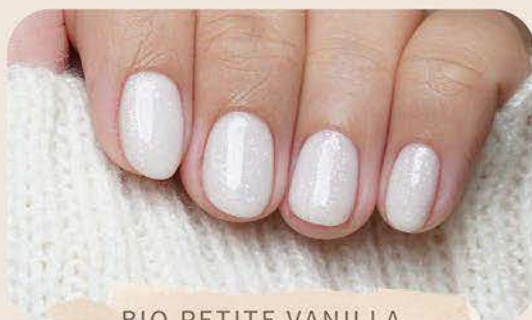

Gading Serpong | AEON Deltamas

WAXING

Face / Upper Body / Lower Body Waxing

THREADING

Face / Brow Threading

NAILS

Gading Serpong | PIK | AEON Deltamas | Makassar

BIO SHIMMER VEIL

BIO RIBBON

BIO PETITE VANILLA

RAINBOW GEM STONE

EYELASH EXTENSION

SINGLE

Single Light	420K
Single Dark	420K
Single Dark Cocoa	420K

DOUBLE

Double Black	600K
Double Dark Cocoa	600K