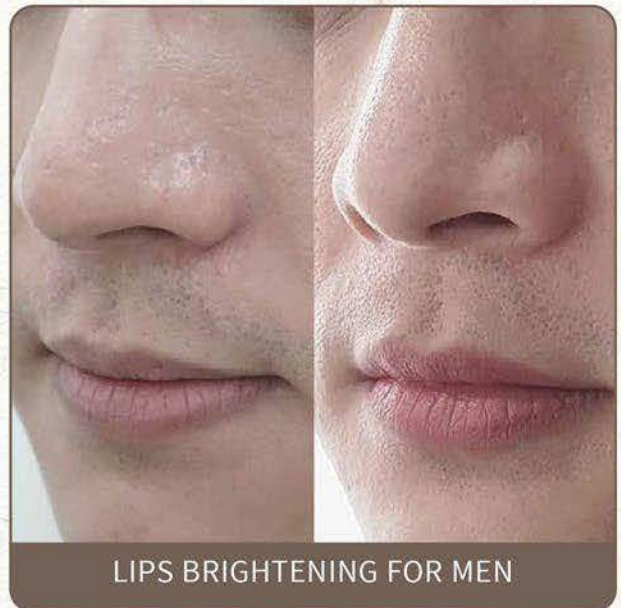

Rubee
"EVER

*Spmu Eyebrows
by Desy Sin*

HYPER-REALISTIC FEATHERSTROKES LOOK

NANO BROW STROKES

OMBRE BROWS SHADING

COMBINATION OF NANO BROW STROKES + OMBRE BROWS

Rubee
"EVER

Spmu Lips
by Desy Sin