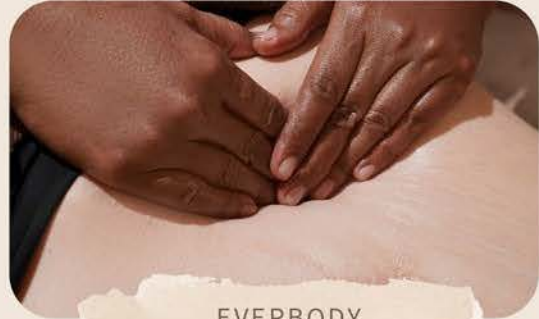

SUPER REAL LASH

Soft Eyelash Extensions That Feel Like Yours

MASSAGE

Pakubuwono | Gading Serpong

EVERBODY

Lymphatic Massage, Wood Sclupt, & Zen Lift

HAIR REMOVAL

Gading Serpong | AEON Deltamas