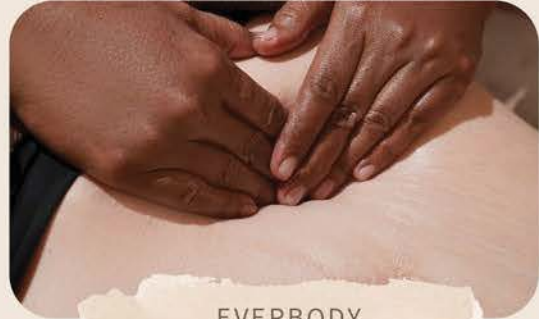

All Branch

SUPER REAL LASH

Soft Eyelash Extensions That Feel Like Yours

MASSAGE

Pakubuwono | Gading Serpong

EVERBODY

Lymphatic Massage, Wood Sclupt, & Zen Lift

HAIR REMOVAL