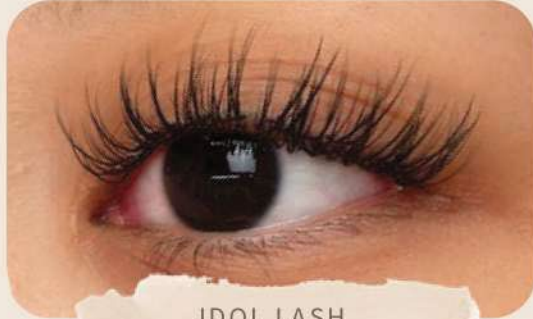

Yang baru dari Duhee!

LASH & BROW

All Branch

IDOL LASH