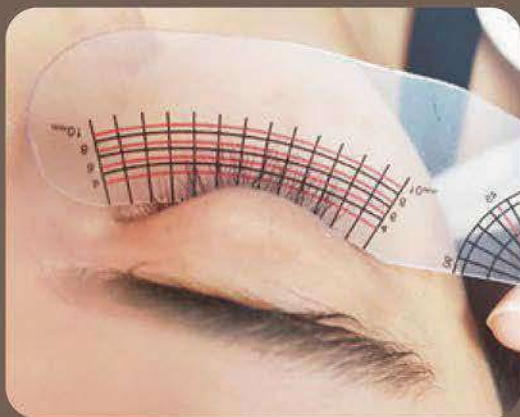

Ruhee
BY EVER

SPECIAL

STEM CELL
LASH REGROWTH

DONE BY OUR **LICENSED STEM CELL THERAPIST**

AVAILABLE AT **RUHEE JAKARTA**

The process uses a specially design lash pen to stimulate pores, allowing deep penetration of the serum without pain. The package consists of three treatments done once a month. Each treatment only takes **45 minutes and be applied to your lashes and brows.**