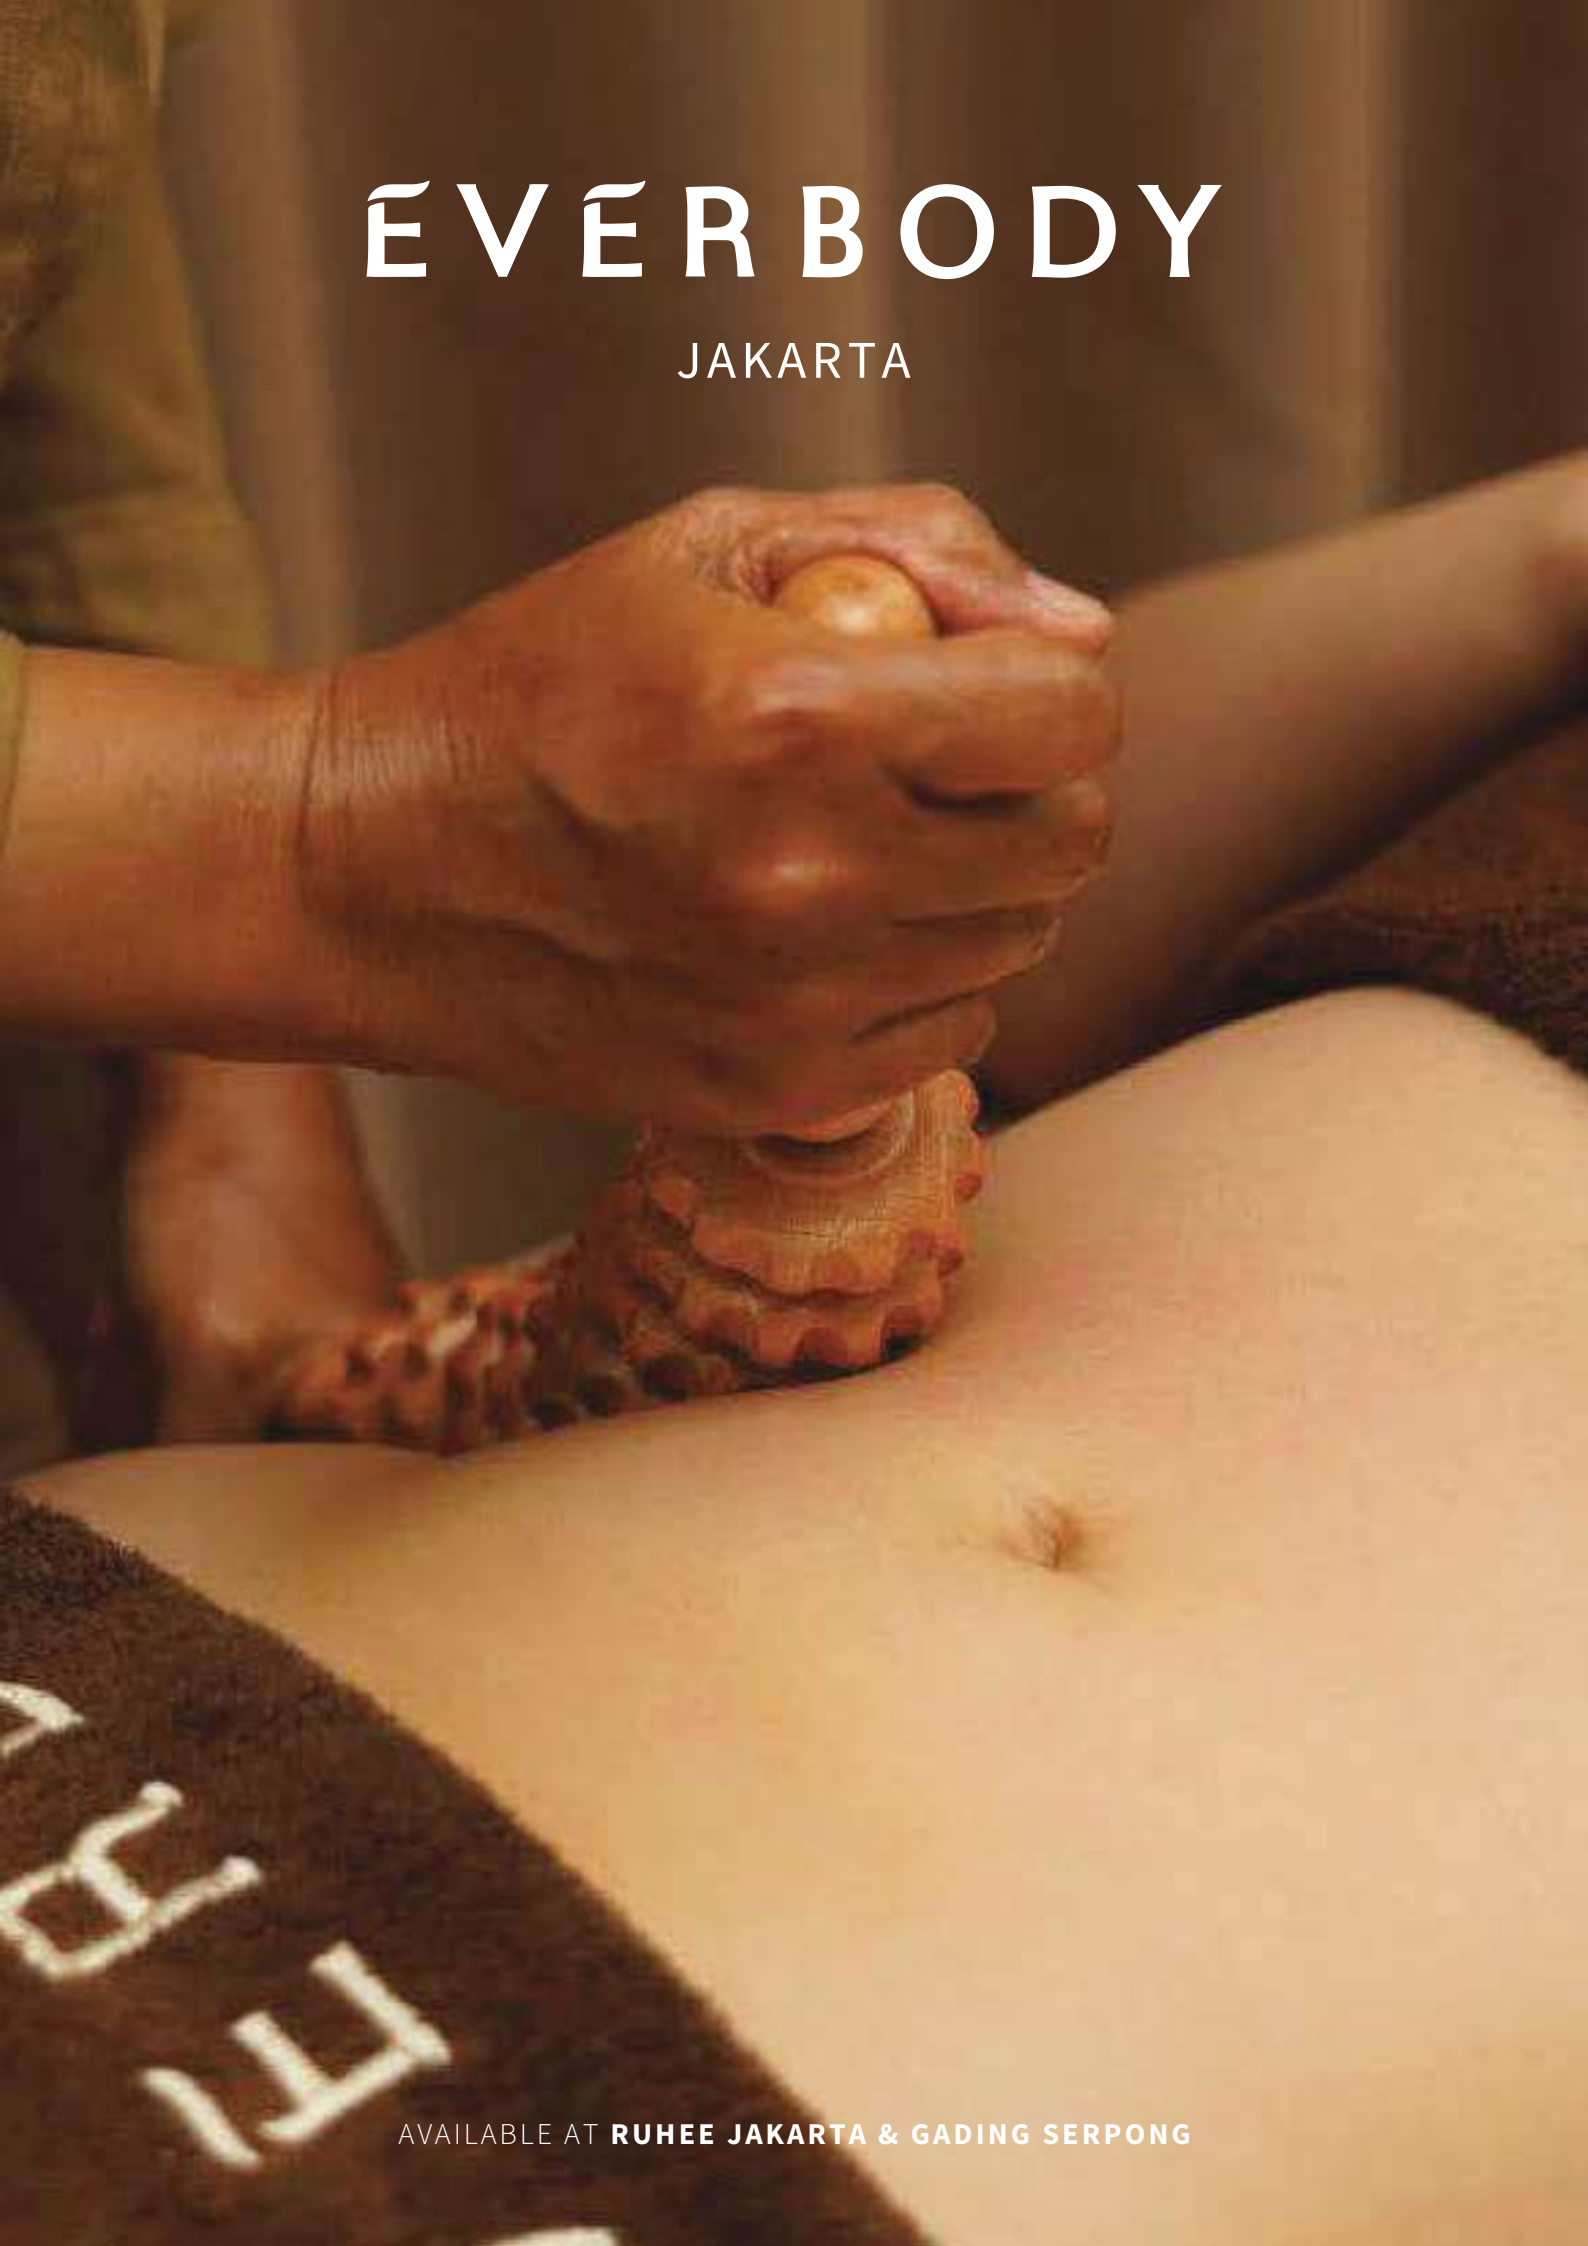

EVERBODY

JAKARTA

AVAILABLE AT **RUHEE JAKARTA & GADING SERPONG**