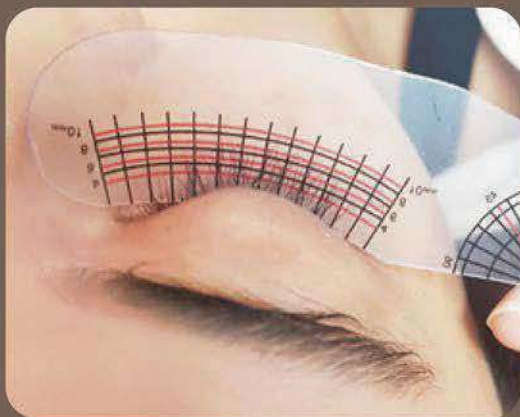

69K

Ruhee
BY EVER

SPECIAL

STEM CELL
LASH REGROWTH

DONE BY OUR **LICENSED STEM CELL THERAPIST**

AVAILABLE AT **RUHEE JAKARTA**

The process uses a specially design lash pen to stimulate pores, allowing deep penetration of the serum without pain. The package consists of three treatments done once a month. Each treatment only takes **45 minutes and be applied to your lashes and brows.**