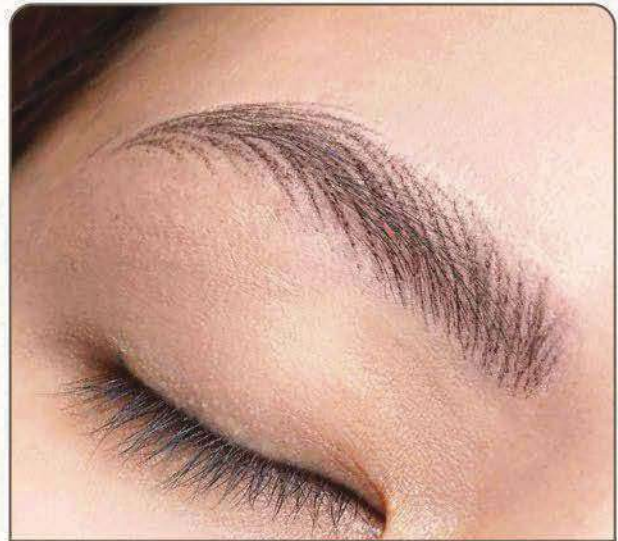

NANO BROW STROKES