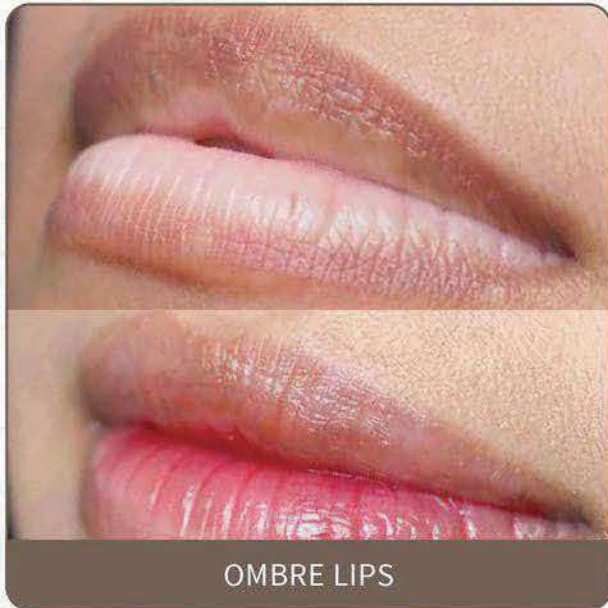

Rubee
"EVER

Spmu Eyebrows
by Desy Sin

HYPER-REALISTIC FEATHERSTROKES LOOK

NANO BROW STROKES

OMBRE BROWS SHADING

COMBINATION OF NANO BROW STROKES + OMBRE BROWS

Rubee
"EVER

Spmu Lips
by Desy Sin