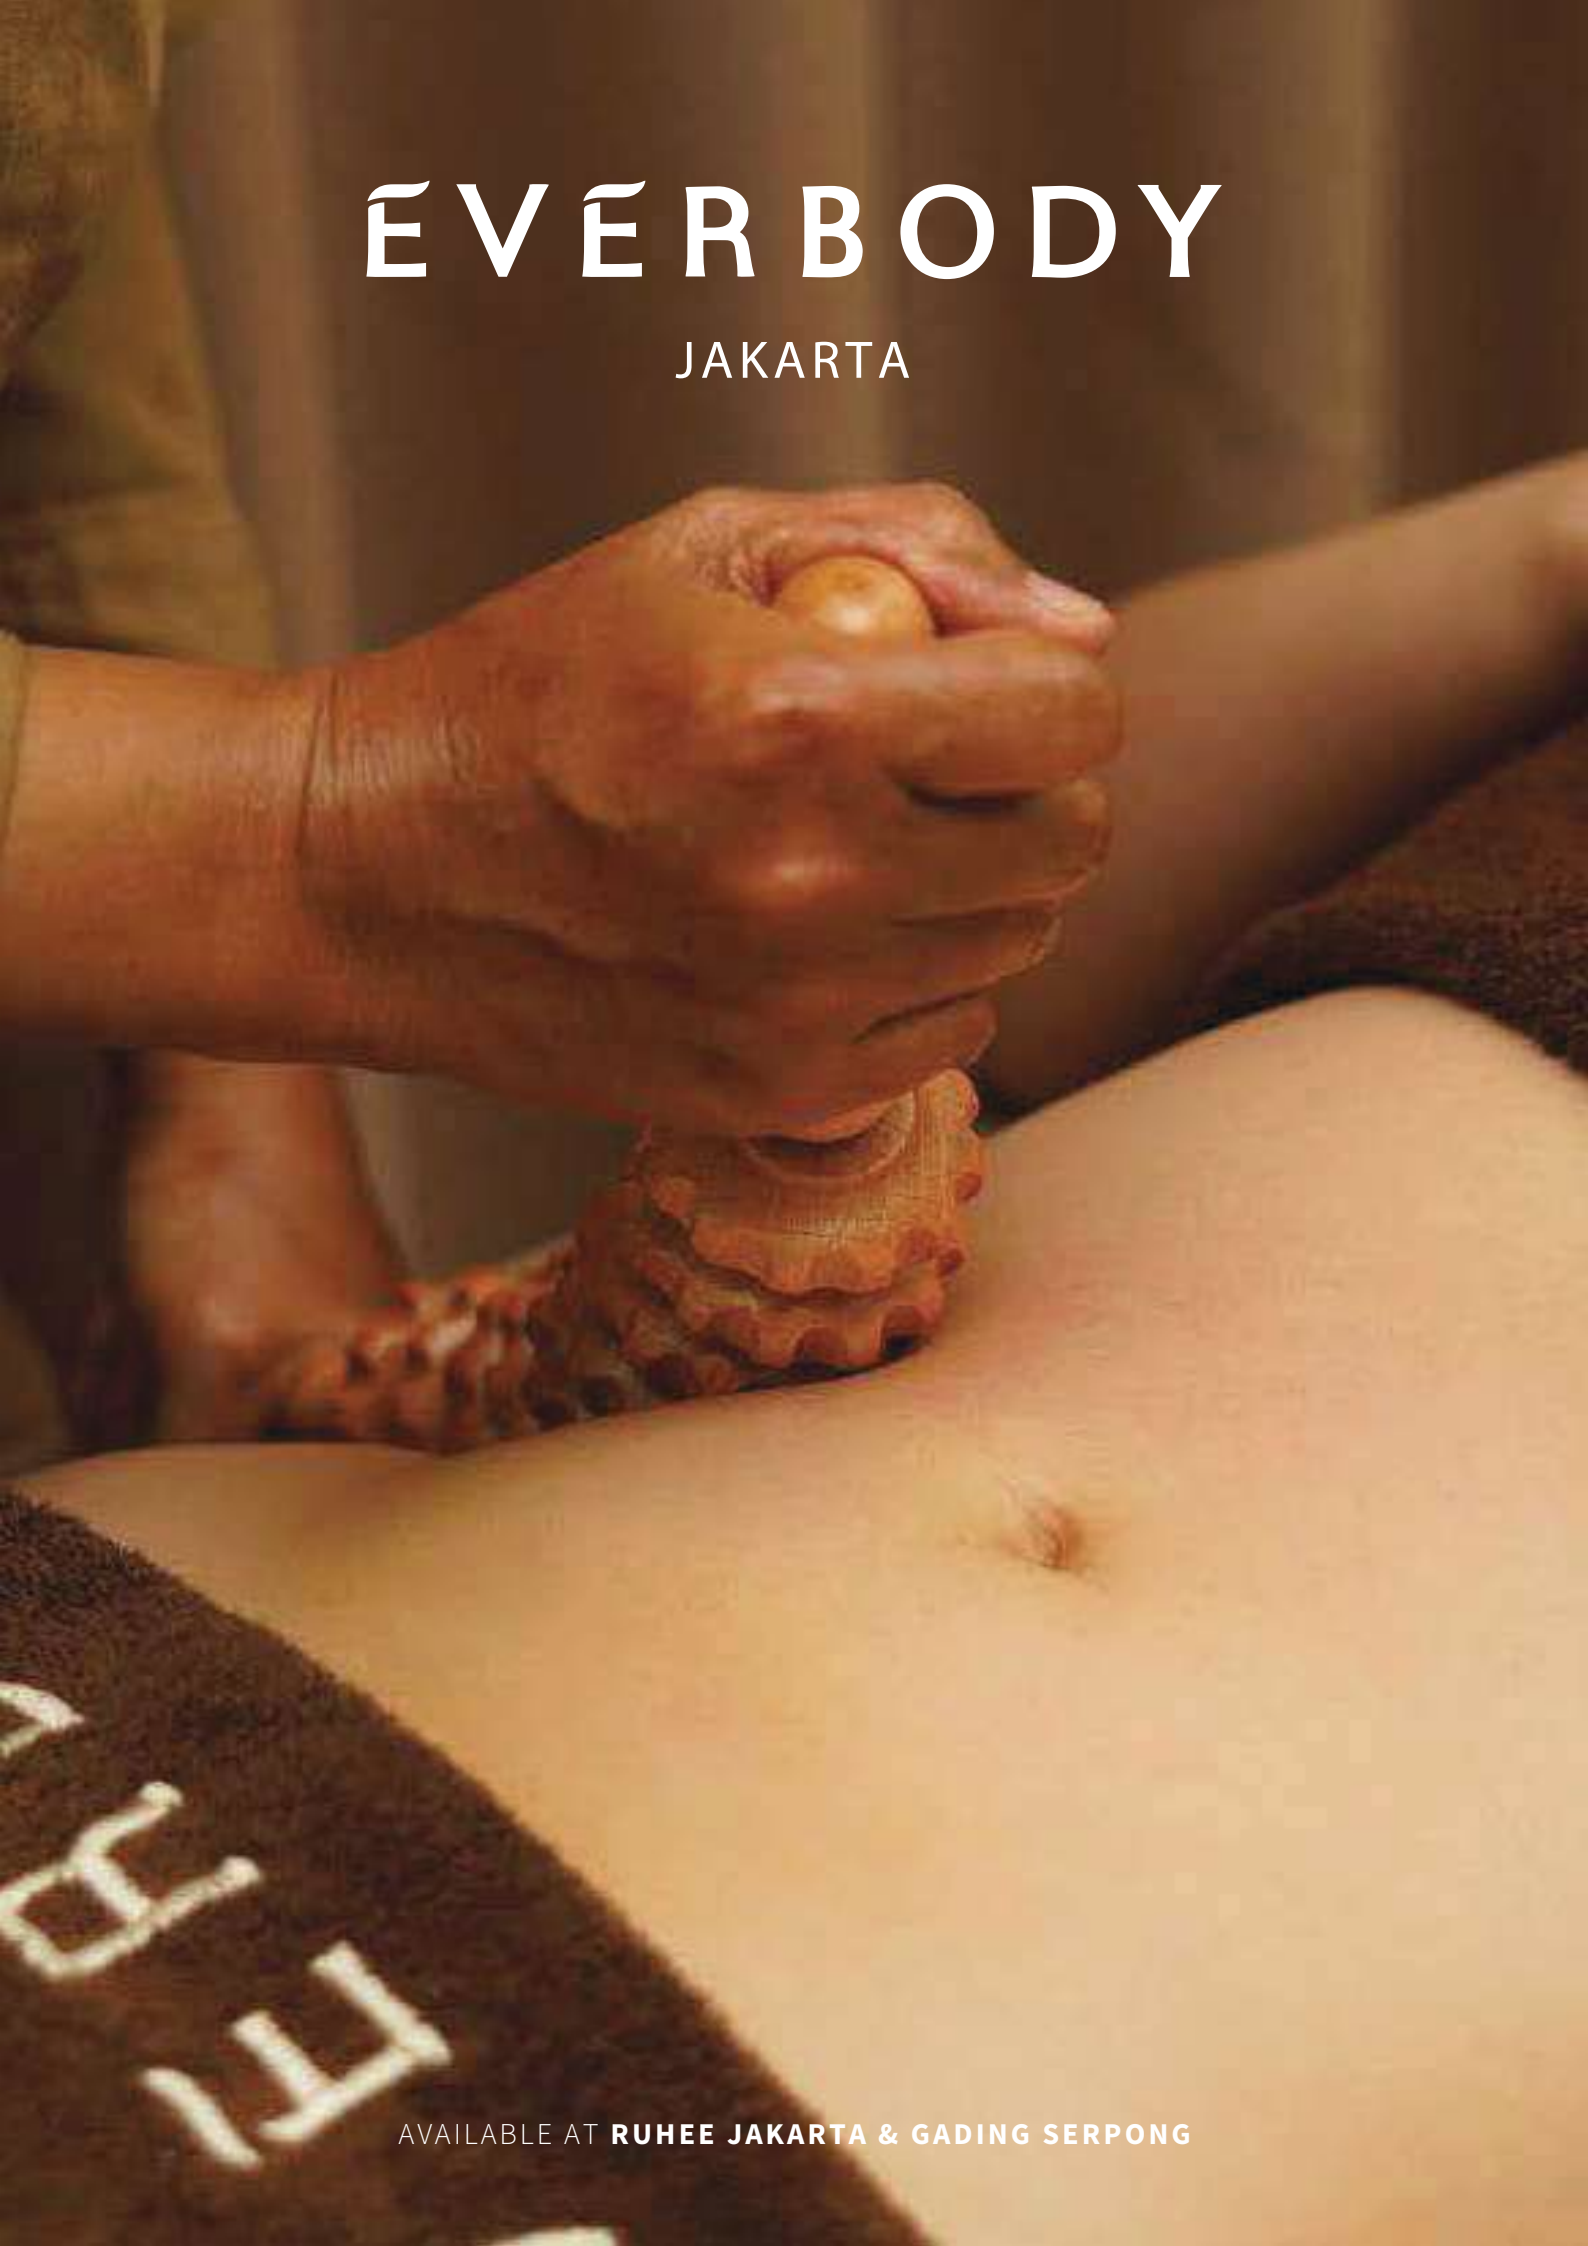

EVERBODY

JAKARTA

AVAILABLE AT **RUHEE JAKARTA & GADING SERPONG**