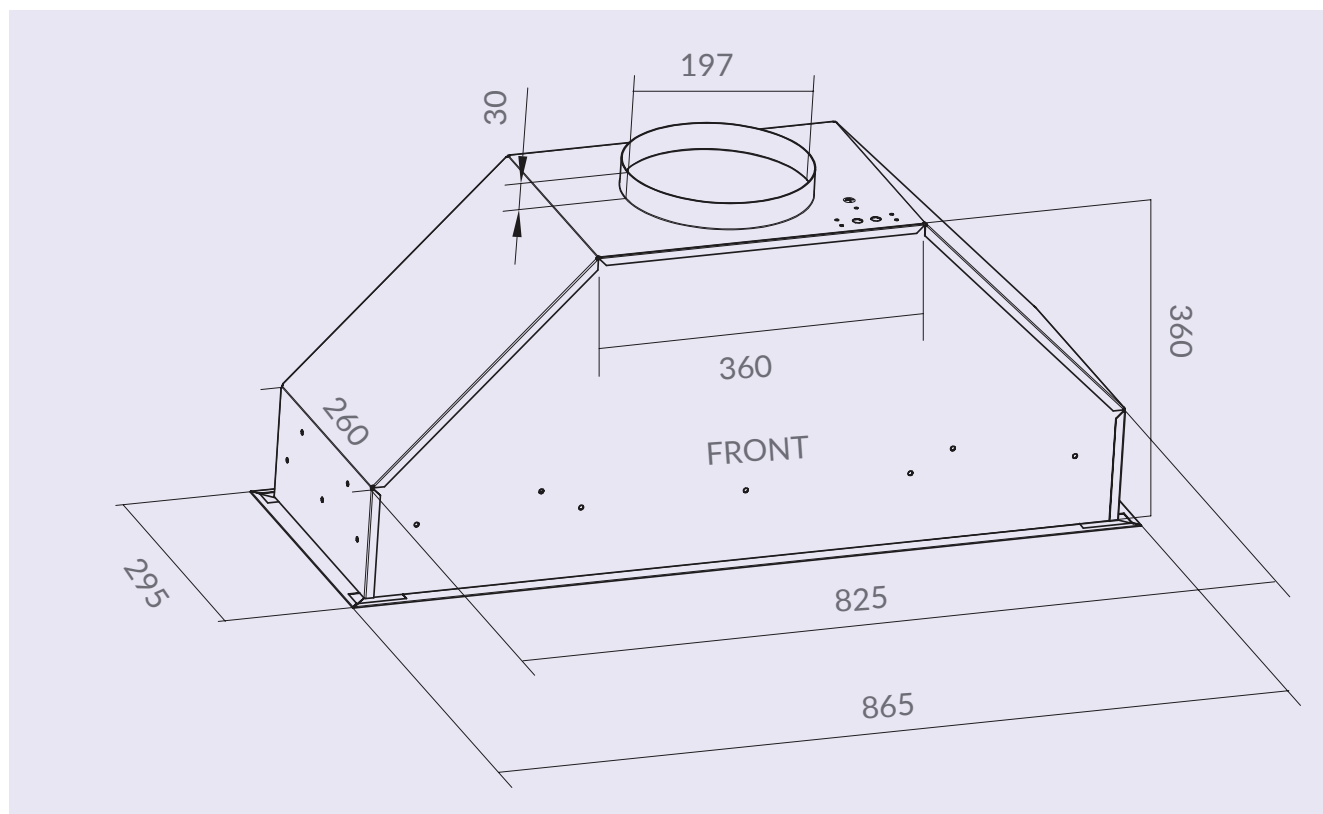

The fire and pest proof SteelFlex™ safety duct included

Silent operation using the German made IsoDrive®, external motor

Your choice of optional Mesh Filters with a peace-of-mind lifetime warranty

PRODUCT DESCRIPTION

- Stainless steel or Black available
- 2 x baffles, dishwasher safe (mesh filters optional)
- LED Strip
- 3 Speed, push button controls
- 5 Year Rangehood Warranty

TECHNICAL DATA

UM-90MS, UM-90MBS
■ Stainless Steel or Black
dimensions: (W x D)
865 x 295 mm

MOTOR INFORMATION

- German made Isodrive® motor
- SP - single external or inline motor
  - 1600 m3/h airflow
  - 200mm SteelFlex™ ducting (6m)
  - install inline/roof/wall
- 10 Year Warranty on Isodrive® Motor
- SteelFlex™ safety duct included
- Lifetime warranty on Baffles

TECHNICAL SPECIFICATIONS

Model	UM90-MS, UM90-MBS
Feeding Voltage	220-240V 50Hz
Lamp Power – LED Strip Light	9W
Lamp Power – Rated voltage	12V DC