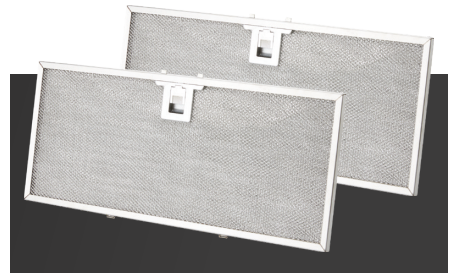

The UM-90MS and UM-90MBS silent undermount rangehoods install discreetly into overhead cabinetry while delivering powerful, efficient extraction. Driven by the German-made IsoDrive® motor, they operate silently—keeping your kitchen air cleaner and fresher for longer.

They feature Schweigen SteelFlex™ high-performance safety ducting, lifetime warranty dishwasher-safe baffles, energy-efficient LED strip lighting, and come in stainless steel or sleek black finishes to complement any modern kitchen aesthetic.