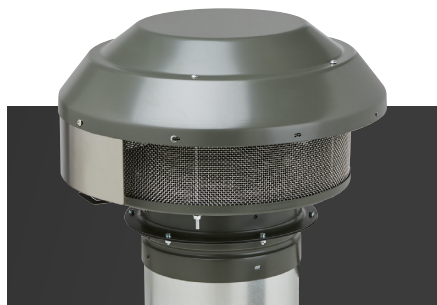

The UM-90MS and UM-90MBS silent undermount rangehoods install discreetly into overhead cabinetry while delivering powerful, efficient extraction. Driven by the German-made IsoDrive® motor, they operate silently—keeping your kitchen air cleaner and fresher for longer.

They feature Schweigen SteelFlex™ high-performance safety ducting, lifetime warranty dishwasher-safe baffles, energy-efficient LED strip lighting, and come in stainless steel or sleek black finishes to complement any modern kitchen aesthetic.

The fire and pest proof SteelFlex™ safety duct included

Silent operation using the German made IsoDrive®, external motor

Your choice of optional Mesh Filters with a peace-of-mind lifetime warranty

PRODUCT DESCRIPTION

- Stainless steel or Black available
- 2 x baffles, dishwasher safe (mesh filters optional)
- LED Strip
- 3 Speed, push button controls
- 5 Year Rangehood Warranty

TECHNICAL DATA

UM-90MS, UM-90MBS
 ■ Stainless Steel or Black
 dimensions: (W x D)
 865 x 295 mm