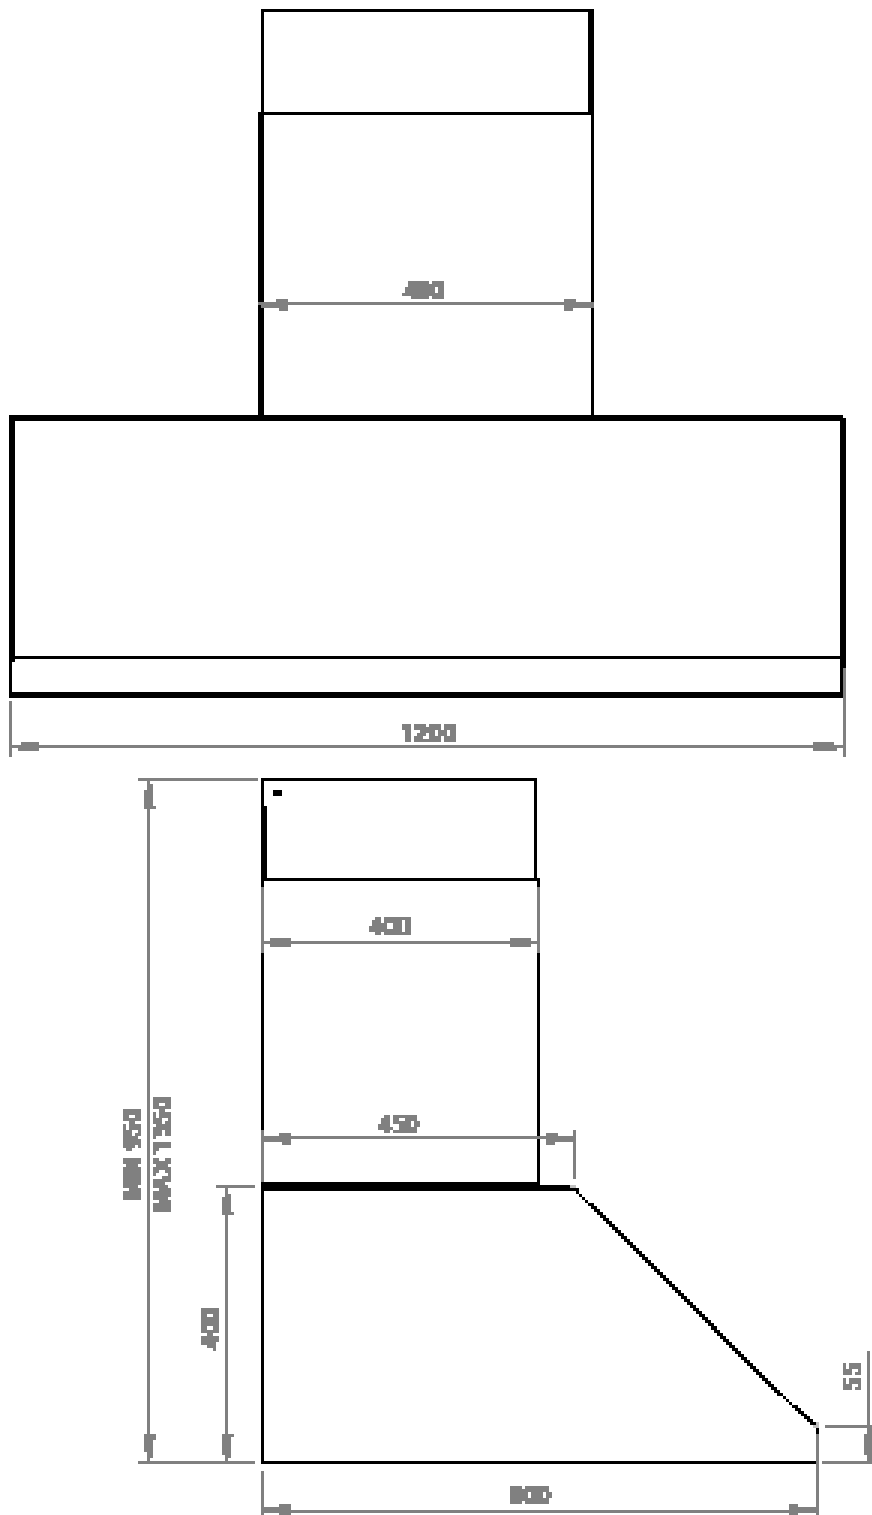

TECHNICAL DATA

- **DBH1200S** dimensions: (W x D) 1200 x 800 mm, 3 x baffles, 3 x LED lights

ISODRIVE® OPTIONS

- **SP2** twin external motor
 - 3000 m³/h airflow
 - 200mm SteelFlex™ ducting (2 x 6m)
 - install roof/wall
 - rated power: 310W
- **SE** single external motor
 - 3200 m³/h airflow
 - 250mm SteelFlex™ ducting (4m)
 - 200mm SteelFlex™ ducting (2m)
 - SE accessory kit required
 - install roof/wall
 - rated power: 137W
- **SE2** Twin external motor
 - 5000 m³/h airflow
 - 2 x 250mm SteelFlex™ ducting (4m)
 - 2x 200mm SteelFlex™ ducting (2m)
 - 2 x 200-250mm reducer
 - install roof/wall
 - rated power: 274W

DBH1200S // 120cm // SILENT

Model: DBH1200S
Feeding Voltage: 220-240V 50Hz
Max Lamp Power: 3 x 2.1W