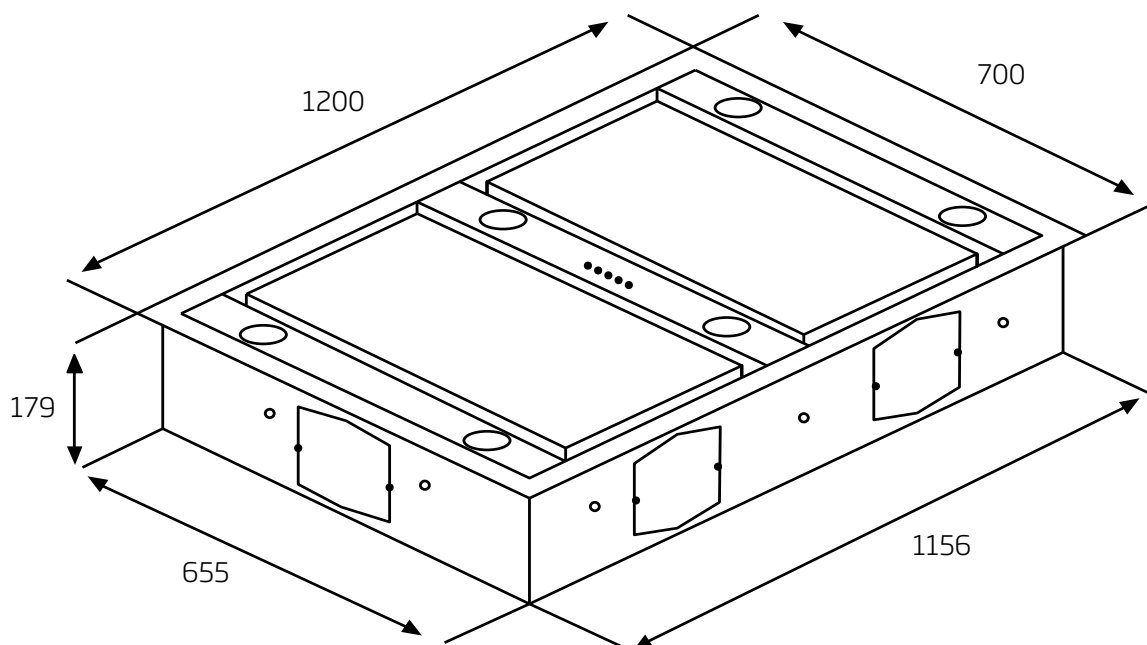

#### UM4220-12S

- stainless steel
- dimensions: (W x D)  
1200 x 700 mm

#### UM422G-12S

- stainless steel & black glass
- dimensions: (W x D)  
1200 x 700 mm

\*Note: This model is controlled by remote control only.

**UM4220-12S, UM422G-12S // 120cm // SILENT**

**Model:** UM422G-12S, UM4220-12S  
**Feeding Voltage:** 220-240V 50Hz  
**Max Lamp Power:** 6 x 3W