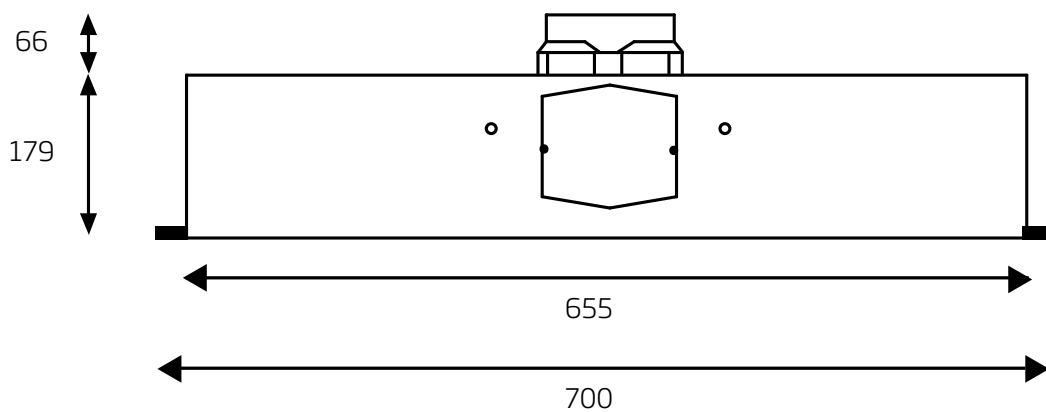

#### UM4220-12S

- stainless steel
- dimensions: (W x D)  
1200 x 700 mm

#### UM422G-12S

- stainless steel & black glass
- dimensions: (W x D)  
1200 x 700 mm

\*Note: This model is controlled by remote control only.

**UM4220-12S, UM422G-12S // 120cm // SILENT**

**Model:** UM422G-12S, UM4220-12S  
**Feeding Voltage:** 220-240V 50Hz  
**Max Lamp Power:** 6 x 3W