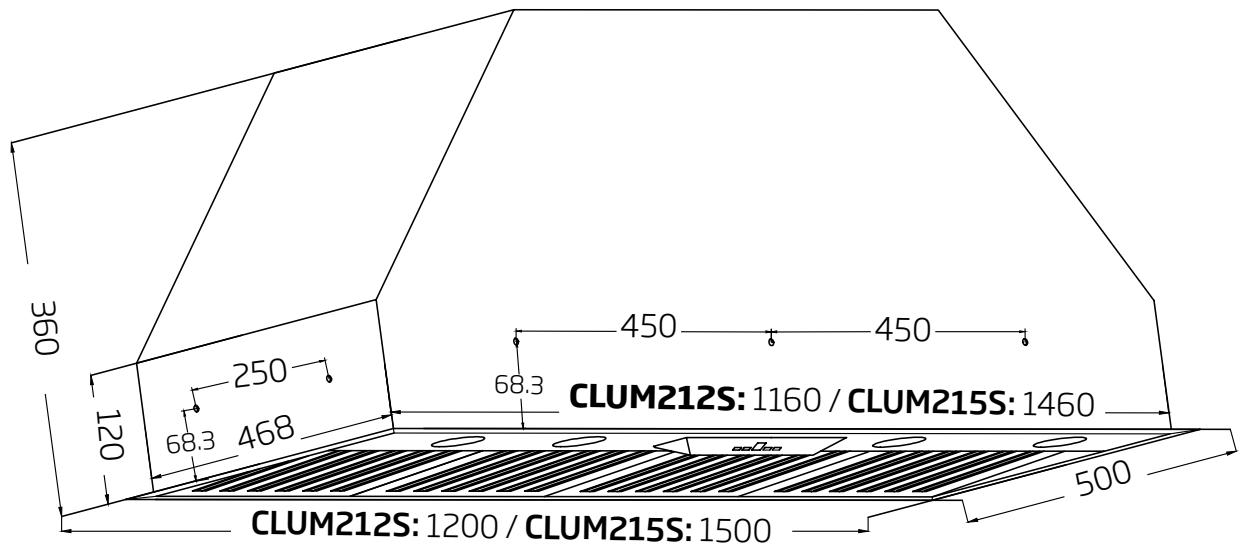

TECHNICAL DATA

- **CLUM12S** dimensions: (W x D) 1200 x 500 mm, 3 x baffle, 2 x LED lights
- **CLUM15S** dimensions: (W x D) 1500 x 500 mm, 4 x baffles, 4 x LED lights

ISODRIVE® OPTIONS

- **SP2** twin external motor
 - 3000 m³/h airflow
 - 200mm SteelFlex™ ducting (2 x 6m)
 - install roof/wall
 - rated power: 310W
- **SE** single external motor
 - 3200 m³/h airflow
 - 250mm SteelFlex™ ducting (4m)
 - 200mm SteelFlex™ ducting (2m)
 - SE accessory kit required
 - install roof/wall
 - rated power: 137W
- **SE2** Twin external motor
 - 5000 m³/h airflow
 - 2 x 250mm SteelFlex™ ducting (4m)
 - 2x 200mm SteelFlex™ ducting (2m)
 - 2 x 200-250mm reducer
 - install roof/wall
 - rated power: 274W

CLUM212S, CLUM215S // 120cm & 150cm // SILENT

NOTE: Filter and light quantity may vary from model to model.

Model: CLUM212S, CLUM215S
Feeding Voltage: 220-240V 50Hz
Max Lamp Power: CLUM212S: 2 x 3 W / CLUM215S: 4 x 3W
ILCOS Code: DRR-3-H-GU10-51/55