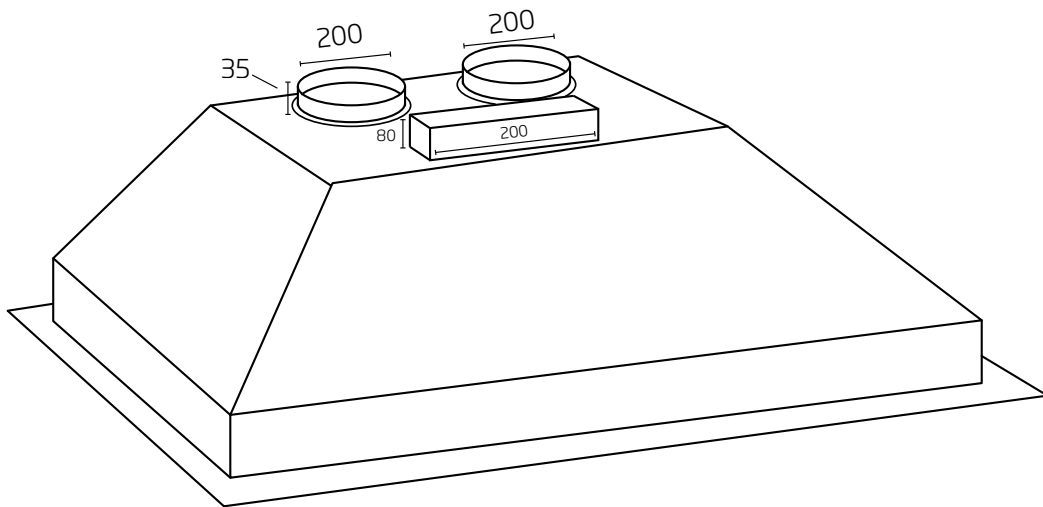

CLUM212S, CLUM215S // 120cm & 150cm // SILENT

NOTE: Filter and light quantity may vary from model to model.

Model: CLUM212S, CLUM215S
Feeding Voltage: 220-240V 50Hz
Max Lamp Power: CLUM212S: 2 x 3 W / CLUM215S: 4 x 3W
ILCOS Code: DRR-3-H-GU10-51/55