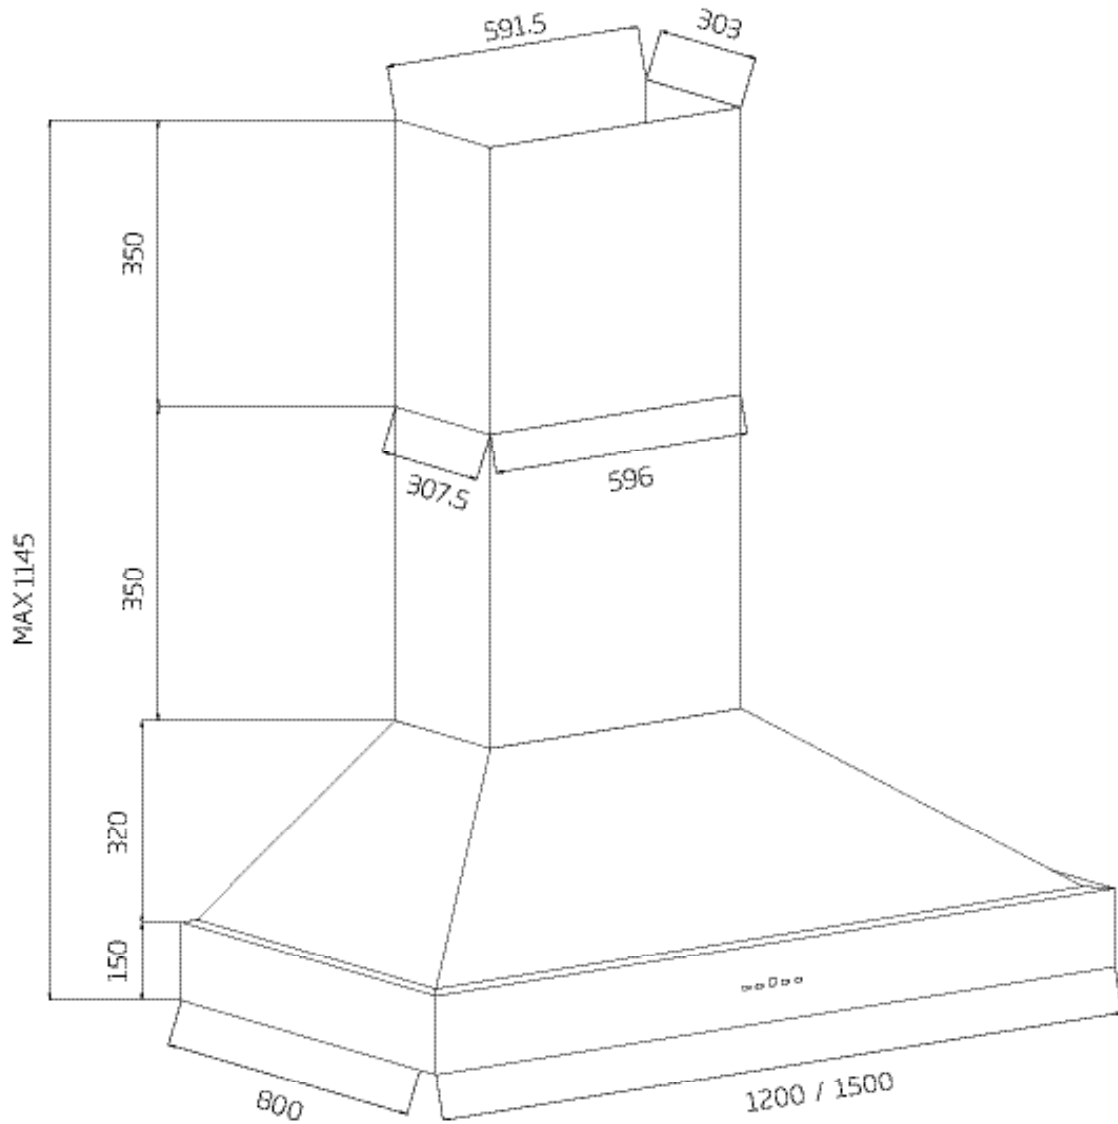

// CL8912BS (120 cm, matte black) and CL8912S (120 cm, stainless steel)

### ISODRIVE® OPTIONS

- **SP2** twin external motor
  - 3000 m<sup>3</sup>/h airflow
  - 200mm SteelFlex™ ducting (2 x 6m)
  - install roof/wall
  - rated power: 310W
- **SE** single external motor
  - 3200 m<sup>3</sup>/h airflow
  - 250mm SteelFlex™ ducting (4m)
  - 200mm SteelFlex™ ducting (2m)
  - SE accessory kit required
  - install roof/wall
  - rated power: 137W
- **SE2** Twin external motor
  - 5000 m<sup>3</sup>/h airflow
  - 2 x 250mm SteelFlex™ ducting (4m)
  - 2 x 200mm SteelFlex™ ducting (2m)
  - 2 x 200-250mm reducer
  - install roof/wall
  - rated power: 274W

### TECHNICAL DATA

- **CL8912S** dimensions: (W x D) 1200 x 800 mm, 6 x baffles, 4 x LED lights
- **CL8915S** dimensions: (W x D) 1500 x 800 mm, 8 x baffles, 4 x LED lights

**CL8912S, CL8915S, CL8912BS, CL8915BS // 120cm & 150cm // SILENT**