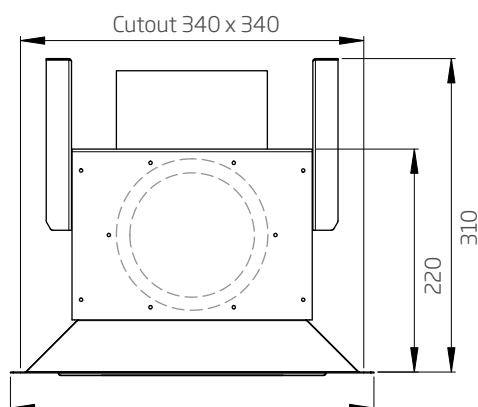

Paradigma // CC-PARA // SILENT Modular Ceiling Cassette

Model: CC-PARA4S
CC-PARA4W
CC-PARA3S
CC-PARA3W
CC-PARA2S
CC-PARA2W

Feeding Voltage: 220-240V 50Hz

Max Lamp Power: 1 x 11W 12V 4000k
(LED Plate) 170 x 170mm