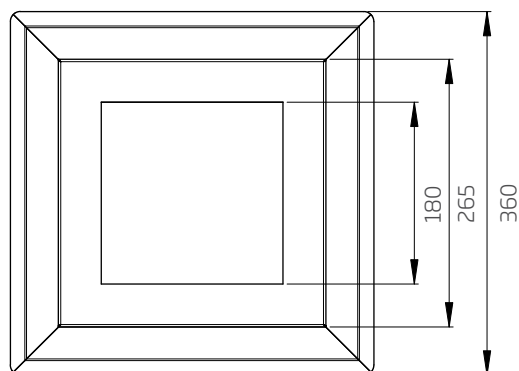

Paradigma // CC-PARA // SILENT Modular Ceiling Cassette

Model: CC-PARA4S
CC-PARA4W
CC-PARA3S
CC-PARA3W
CC-PARA2S
CC-PARA2W

Feeding Voltage: 220-240V 50Hz

Max Lamp Power: 1 x 11W 12V 4000k
(LED Plate) 170 x 170mm