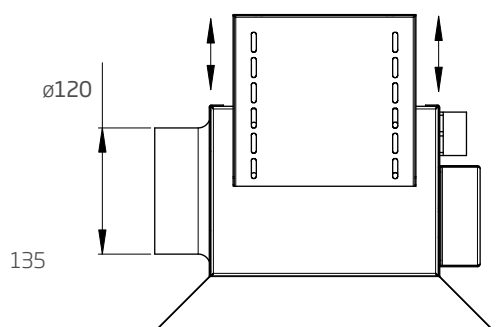

Paradigma // CC-PARA // SILENT Modular Ceiling Cassette

Model: CC-PARA4S
CC-PARA4W
CC-PARA3S
CC-PARA3W
CC-PARA2S
CC-PARA2W

Feeding Voltage: 220-240V 50Hz

Max Lamp Power: 1 x 11W 12V 4000k
(LED Plate) 170 x 170mm