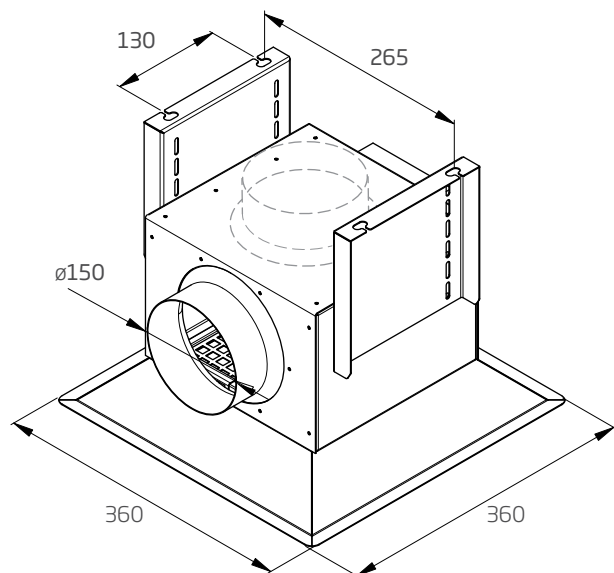

Paradigma // CC-PARA // SILENT Modular Ceiling Cassette

Model: CC-PARA4S
CC-PARA4W
CC-PARA3S
CC-PARA3W
CC-PARA2S
CC-PARA2W

Feeding Voltage: 220-240V 50Hz

Max Lamp Power: 1 x 11W 12V 4000k
(LED Plate) 170 x 170mm