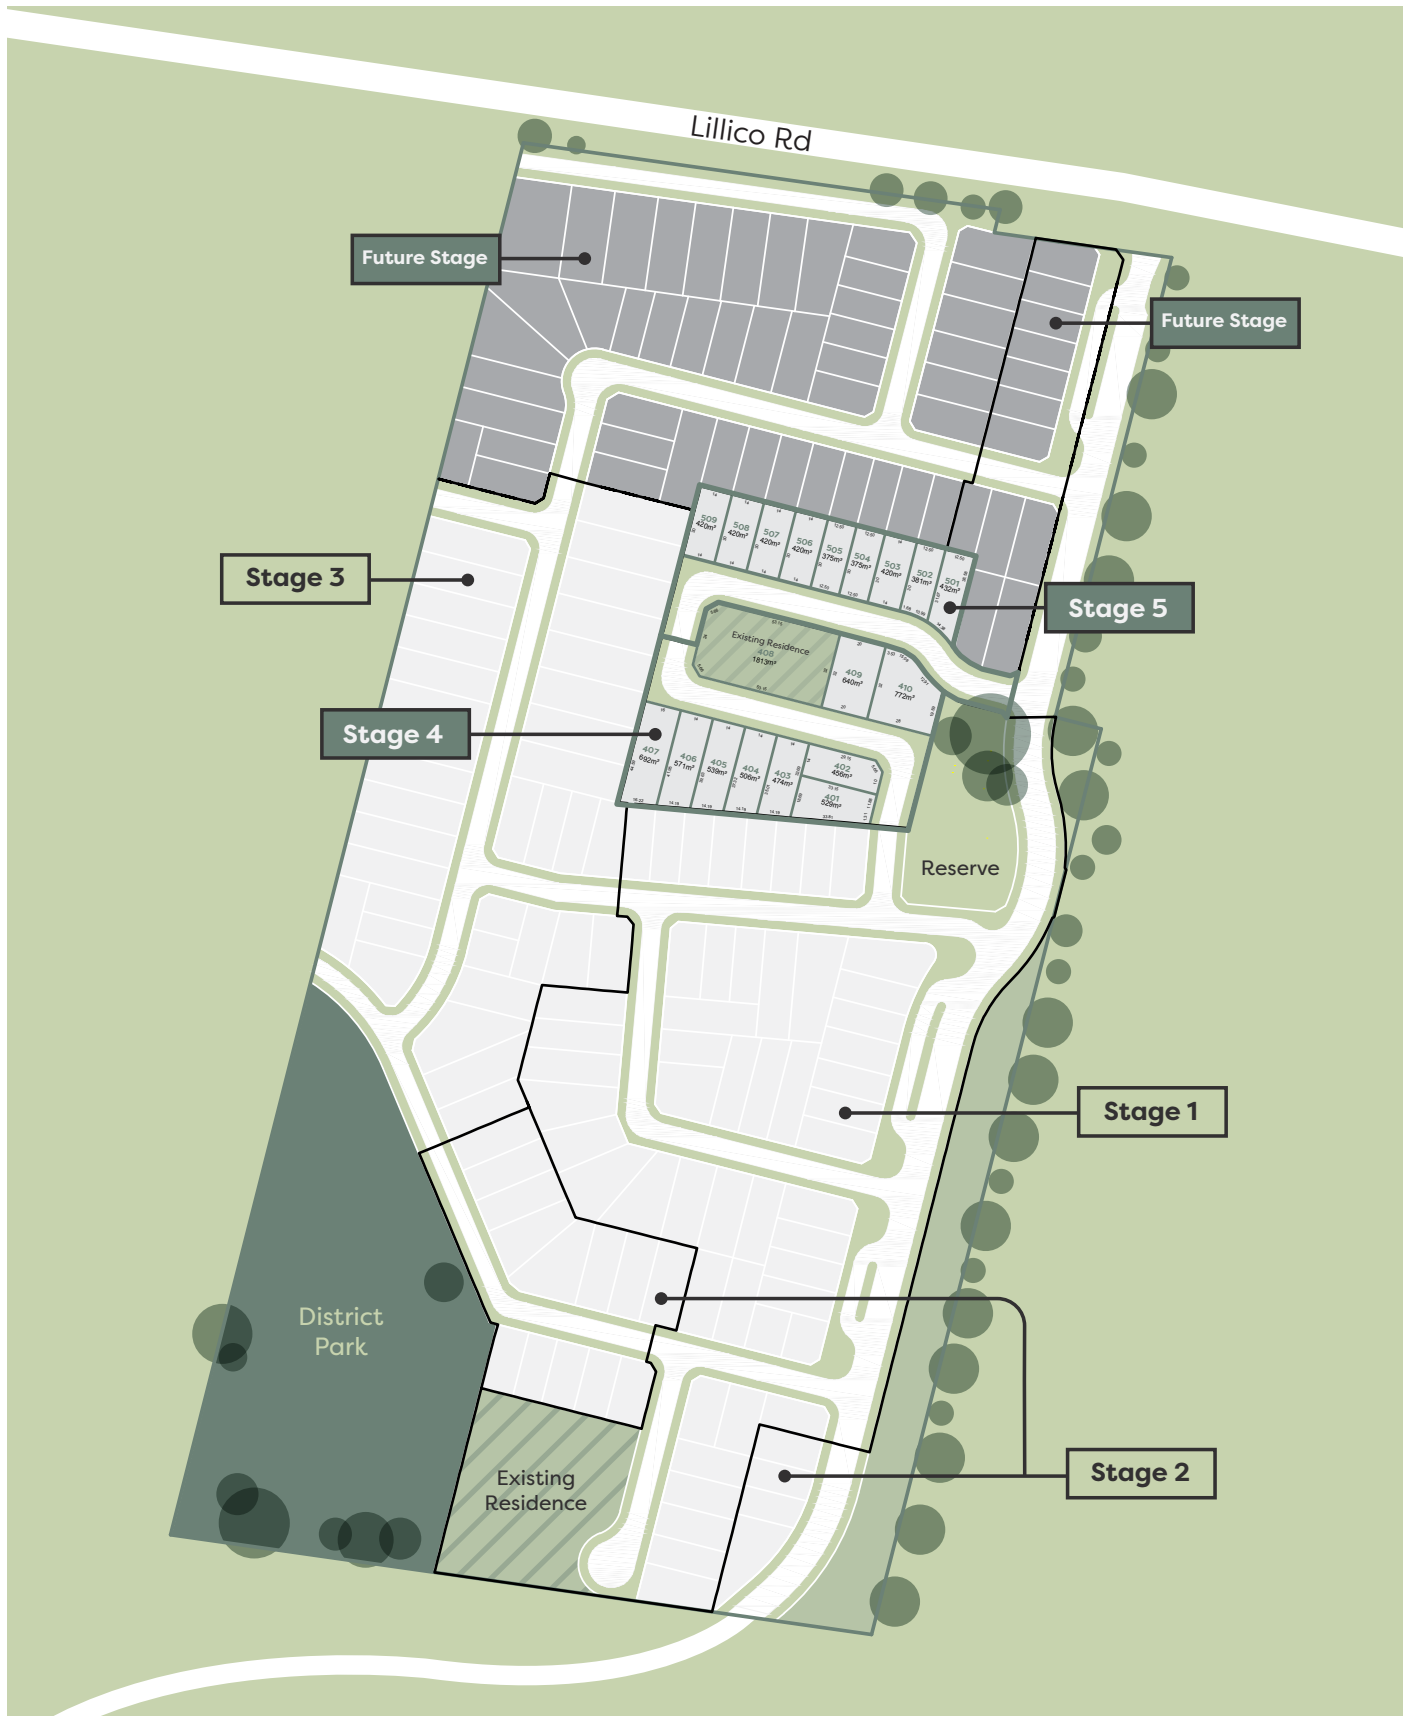

PARKSIDE

AT WARRAGUL

STAGE 4 & 5

PARKSIDE

AT WARRAGUL

Stage 4 & 5 Release

Masterplan

For more information contact Kim Durrand from One Agency Durrand & Co on 0419 268 882 or email kimdurrand@oneagency.com.au or contact Michael Hodge on 0418 325 252 or email michaelhodge@oneagency.com.au.