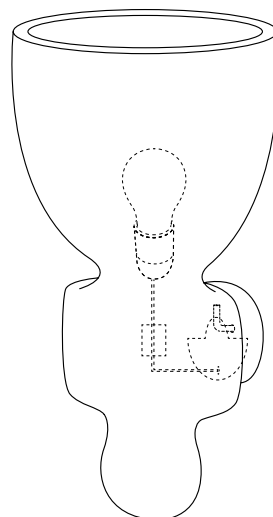

DIMENSIONS

SPECIFICATIONS

Product name

Doumia small

Dimensions

H 10.2in/26cm x W Ø5.1in/Ø13.5cm
D 5.9in/15cm

Weight

3.5lb/1.6kg est.

Material

Clay

Finishes / Colors

Terracotta, off white, brown

Fixture mounting

Designed to be mounted on a standard nail / hook fixed on the wall above an electrical source (not provided)

Light bulb

Compatible with standard E26/E27 light bulbs

INSTALLATION

Cut the power off and install a hook above an electric cable with a wago.

NOTE: Please contact a licensed electrician

Fig. 1

Fig. 2

Fig. 3

memòri

© 2025
all rights reserved

DIMENSIONS

SPECIFICATIONS

Product name

Doumia

Dimensions

H 13.4in/34cm x W Ø6.3in/ Ø 16cm
D 7in/18cm

Weight

4.4lb/2.5kg est.