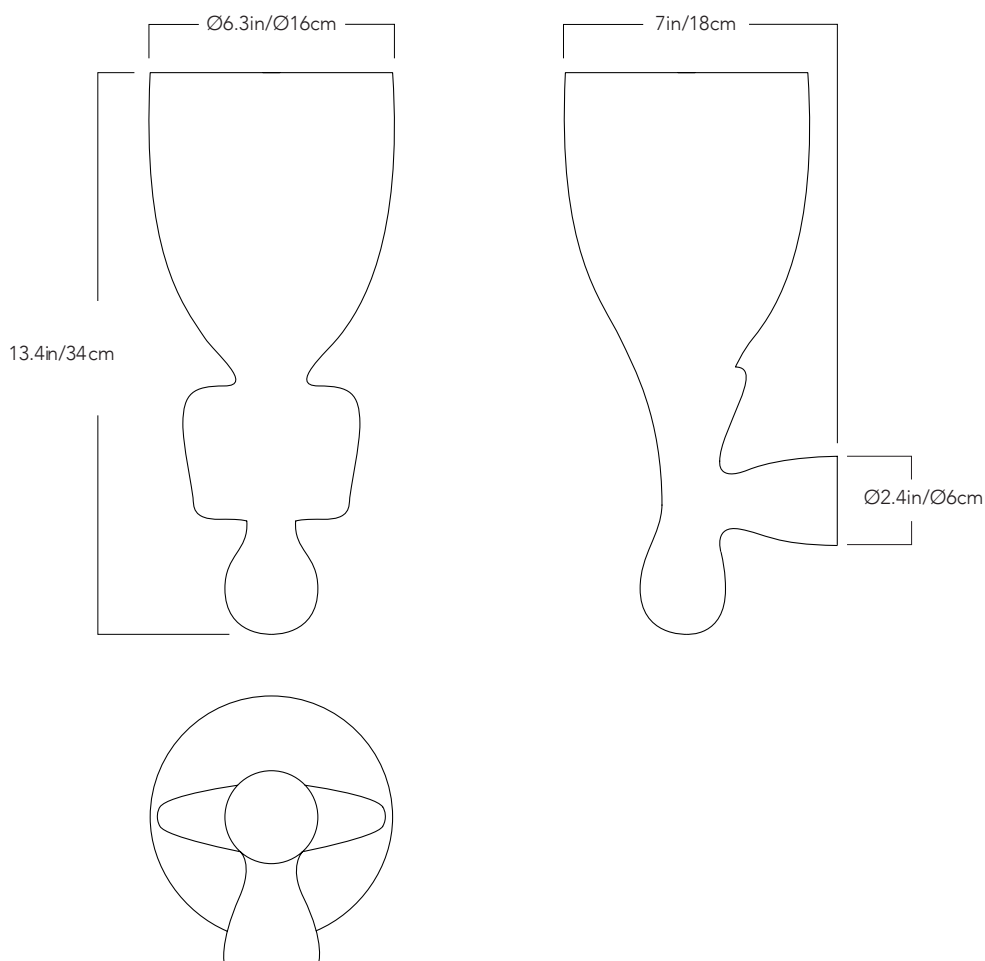

DIMENSIONS

SPECIFICATIONS

Product name

Doumia small

Dimensions

H 10.2in/26cm x W Ø5.1in/Ø13.5cm
D 5.9in/15cm

Weight

3.5lb/1.6kg est.

Material

Clay

Finishes / Colors

Terracotta, off white, brown

Fixture mounting

Designed to be mounted on a standard nail / hook fixed on the wall above an electrical source (not provided)

Light bulb

Compatible with standard E26/E27 light bulbs

INSTALLATION

Cut the power off and install a hook above an electric cable with a wago.

NOTE: Please contact a licensed electrician

Fig. 1

Fig. 2

Fig. 3

memòri

© 2025
all rights reserved

DIMENSIONS

SPECIFICATIONS

Product name

Doumia

Dimensions

H 13.4in/34cm x W Ø6.3in/ Ø 16cm
D 7in/18cm

Weight

4.4lb/2.5kg est.