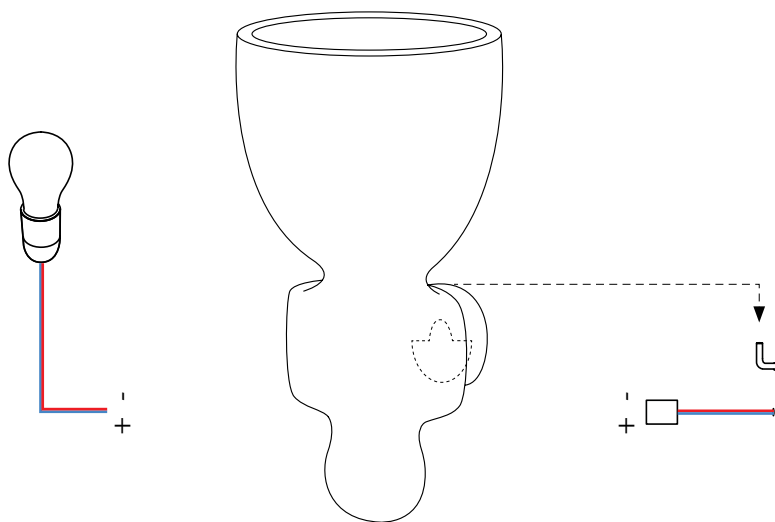

DIMENSIONS

SPECIFICATIONS

Product name

Doumia small

Dimensions

H 10.2in/26cm x W Ø5.1in/Ø13.5cm
D 5.9in/15cm

Weight

3.5lb/1.6kg est.

Material

Clay

Finishes / Colors

Terracotta, off white, brown

Fixture mounting

Designed to be mounted on a standard nail / hook fixed on the wall above an electrical source (not provided)

Light bulb

Compatible with standard E26/E27 light bulbs

INSTALLATION

Cut the power off and install a hook above an electric cable with a wago.

NOTE: Please contact a licensed electrician

Fig. 1

Fig. 2

Fig. 3

memòri

© 2025
all rights reserved

DIMENSIONS

SPECIFICATIONS

Product name

Doumia

Dimensions

H 13.4in/34cm x W Ø6.3in/ Ø 16cm
D 7in/18cm

Weight

4.4lb/2.5kg est.