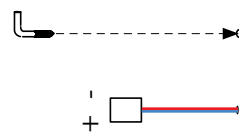

DIMENSIONS

SPECIFICATIONS

Product name

Doumia small

Dimensions

H 10.2in/26cm x W Ø5.1in/Ø13.5cm
D 5.9in/15cm

Weight

3.5lb/1.6kg est.

INSTALLATION

Cut the power off and install a hook above an electric cable with a wago.

NOTE: Please contact a licensed electrician

Fig. 1

Fig. 2

Fig. 3

memòri

© 2025
all rights reserved

DIMENSIONS

SPECIFICATIONS

Product name

Doumia

Dimensions

H 13.4in/34cm x W Ø6.3in/ Ø 16cm
D 7in/18cm

Weight

4.4lb/2.5kg est.