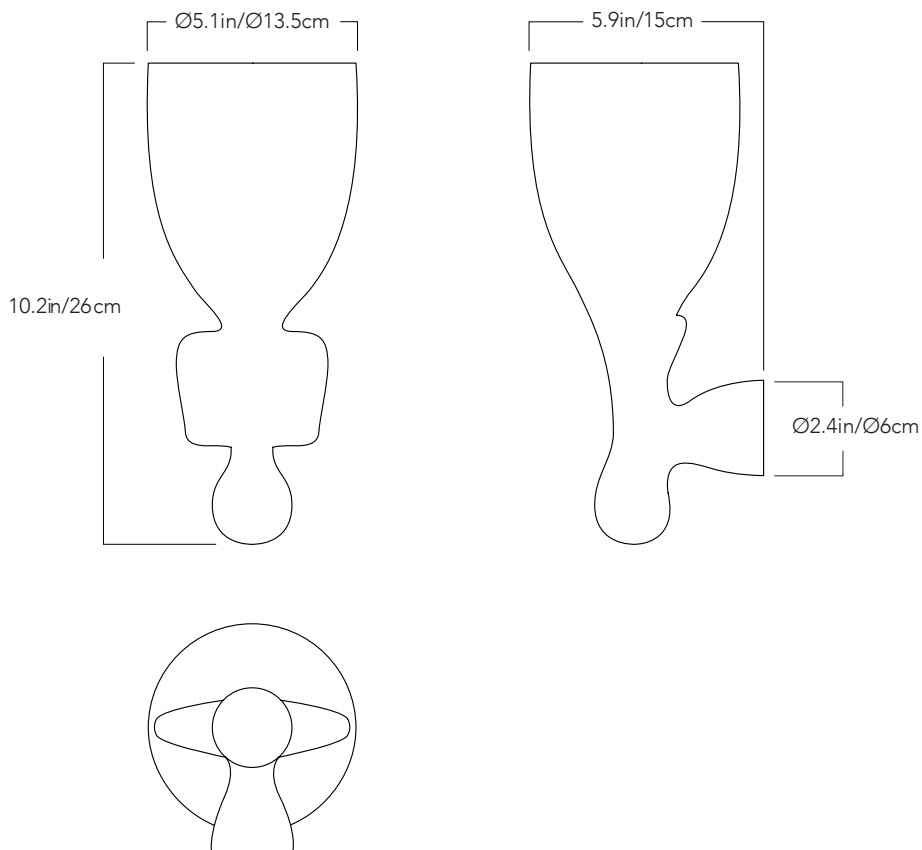

DIMENSIONS

SPECIFICATIONS

Product name

Doumia small

Dimensions

H 10.2in/26cm x W Ø5.1in/Ø13.5cm
D 5.9in/15cm

Weight

3.5lb/1.6kg est.

Material

Clay

Finishes / Colors

Terracotta, off white, brown

Fixture mounting

Designed to be mounted on a standard nail / hook fixed on the wall above an electrical source (not provided)

Light bulb

Compatible with standard E26/E27 light bulbs

DIMENSIONS

SPECIFICATIONS

Product name

Doumia

Dimensions

H 13.4in/34cm x W Ø6.3in/ Ø 16cm
D 7in/18cm

Weight

4.4lb/2.5kg est.