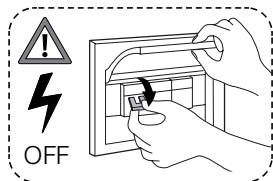

Material

Clay

Finishes / Colors

Terracotta, off white, brown

Fixture mounting

Designed to be mounted on a standard nail / hook fixed on the wall above an electrical source (not provided)

Light bulb

Compatible with standard E26/E27 light bulbs

INSTALLATION

Cut the power off and install a hook above an electric cable with a wago.

NOTE: Please contact a licensed electrician

Fig. 1

Fig. 2

Fig. 3

memòri

© 2025
all rights reserved

DIMENSIONS

SPECIFICATIONS

Product name

Doumia

Dimensions

H 13.4in/34cm x W Ø6.3in/ Ø 16cm
D 7in/18cm

Weight

4.4lb/2.5kg est.