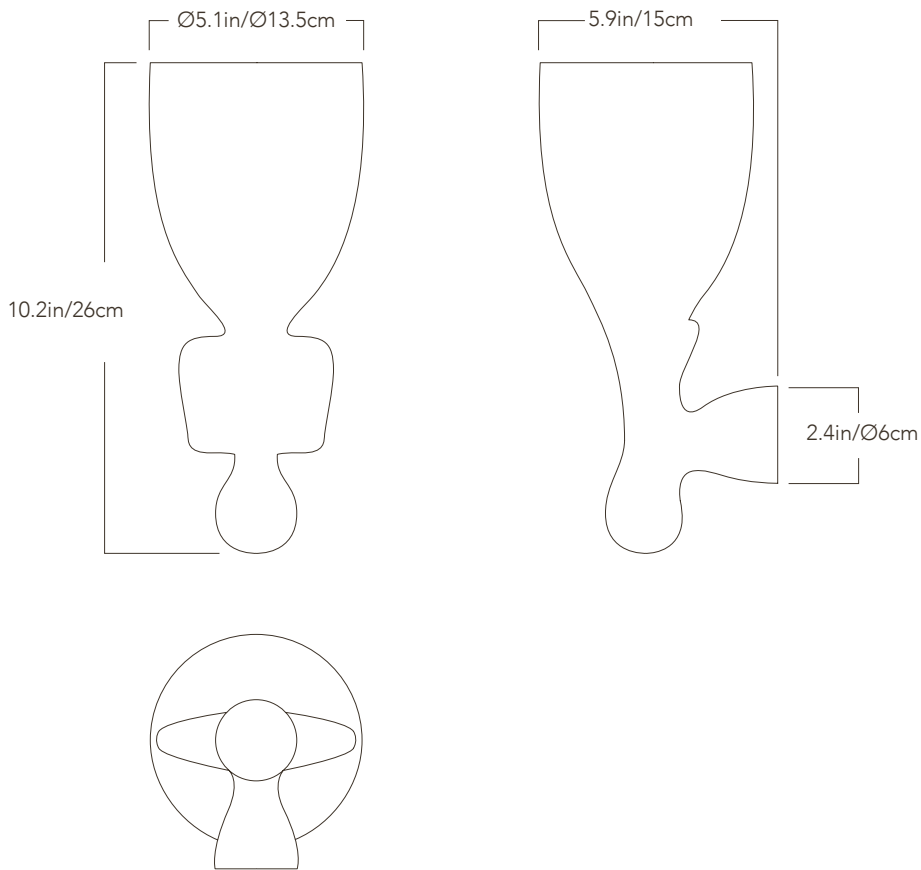

Doumia small wall light

MOROCCO
HAYATT X MEMÒRI

SPECIFICATIONS

Product name

Doumia small

Dimensions

10.2H x 5.1W x 5.9D in
26H x 13.5W x 15D cm

Weight

3.5lb/1.6kg est.

Material

Earthenware

Finishes / Colors

Terracotta, off white, brown

Fixture mounting

Designed to be mounted on a standard nail/hook fixed on the wall above an electrical source

Light bulb

Compatible with standard E26/E27 G45 light bulbs

This piece is a **handbuilt ceramic co-created with the potter** Hayatt. It is made of **earthenware** collected from the **potter's surroundings**, slip is applied with **natural pigments** as whitewash, white clay *biyada* or manganese oxide *mogra* and it is **fired in a pit oven**. Imperfections are **part of the artisanal process** and are what make **each piece unique**.