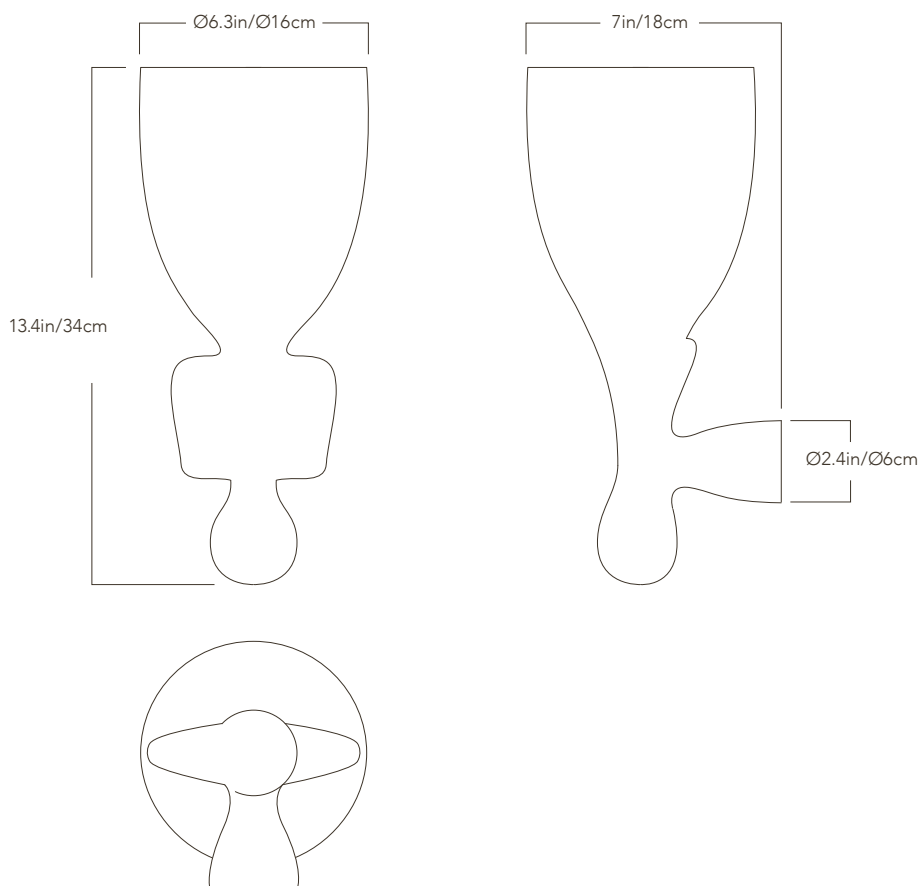

Doumia wall light

MOROCCO
HAYATT X MEMÒRI

SPECIFICATIONS

Product name

Doumia

Dimensions

13.4H x 6.3W x 7D in
34H x 16W x 18D cm

Weight

4.4lb/2.5kg est.

Material

Earthenware

Finishes / Colors

Terracotta, off white, brown

Fixture mounting

Designed to be mounted on a standard nail/hook fixed on the wall above an electrical source

Light bulb

Compatible with standard E26/E27 G45 light bulbs

This piece is a **handbuilt ceramic co-created with the potter** Hayatt. It is made of **earthenware** collected from the **potter's surroundings**, slip is applied with **natural pigments** as whitewash, white clay *biyada* or manganese oxide *mogra* and it is **fired in a pit oven**. Imperfections are **part of the artisanal process** and are what make **each piece unique**.

10.2H x 5.1W x 5.9D in
26H x 13.5W x 15D cm

Weight

3.5lb/1.6kg est.

Material

Earthenware

Finishes / Colors

Terracotta, off white, brown

Fixture mounting