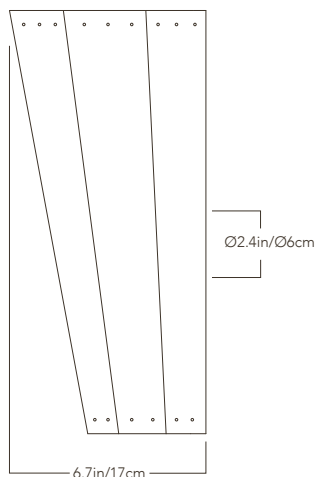

Enjoum wall light

MOROCCO
HOUDA X MEMÒRI

SPECIFICATIONS

Product name

Enjoum

Dimensions

13.4H x 12.2W x 6.7D in
34H x 31W x 17D cm

Weight

5.5lb/2.5kg est.

Material

Earthenware

Finishes / Colors

Terracotta, off white, brown

Fixture mounting

Designed to be mounted on a standard nail/hook (not provided) fixed on the wall above an electrical source (not provided)

Light bulb

Compatible with a E14 or equivalent (standard, not provided)

This piece is a **handbuilt ceramic co-created with the potter** Houda. It is made of **earthenware** collected from the **potter's surroundings**, slip is applied with **natural pigments** as whitewash, white clay *biyada* or manganese oxide *mogra* and it is **fired in a pit oven**. Imperfections are **part of the artisanal process** and are what make **each piece unique**.

memòri

© 2026
all rights reserved