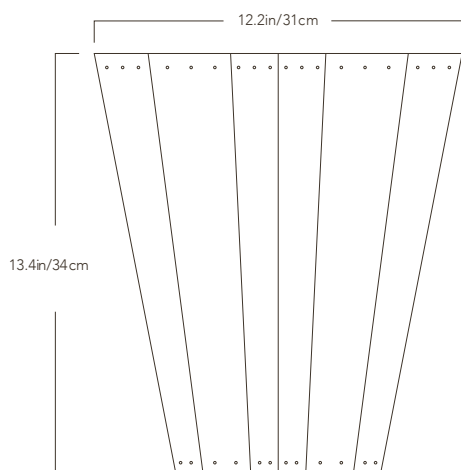

Enjoum wall light

MOROCCO
HOUDA X MEMÒRI

SPECIFICATIONS

Product name

Enjoum

Dimensions

13.4H x 12.2W x 6.7D in
34H x 31W x 17D cm

Weight

5.5lb/2.5kg est.

Material

Earthenware

Finishes / Colors

Terracotta, off white, brown

Fixture mounting

Designed to be mounted on a standard nail/hook (not provided) fixed on the wall above an electrical source (not provided)

Light bulb

Compatible with a E14 or equivalent (standard, not provided)

This piece is a **handbuilt ceramic co-created with the potter** Houda. It is made of **earthenware** collected from the **potter's surroundings**, slip is applied with **natural pigments** as whitewash, white clay *biyada* or manganese oxide *mogra* and it is **fired in a pit oven**. Imperfections are **part of the artisanal process** and are what make **each piece unique**.

memòri

© 2026
all rights reserved