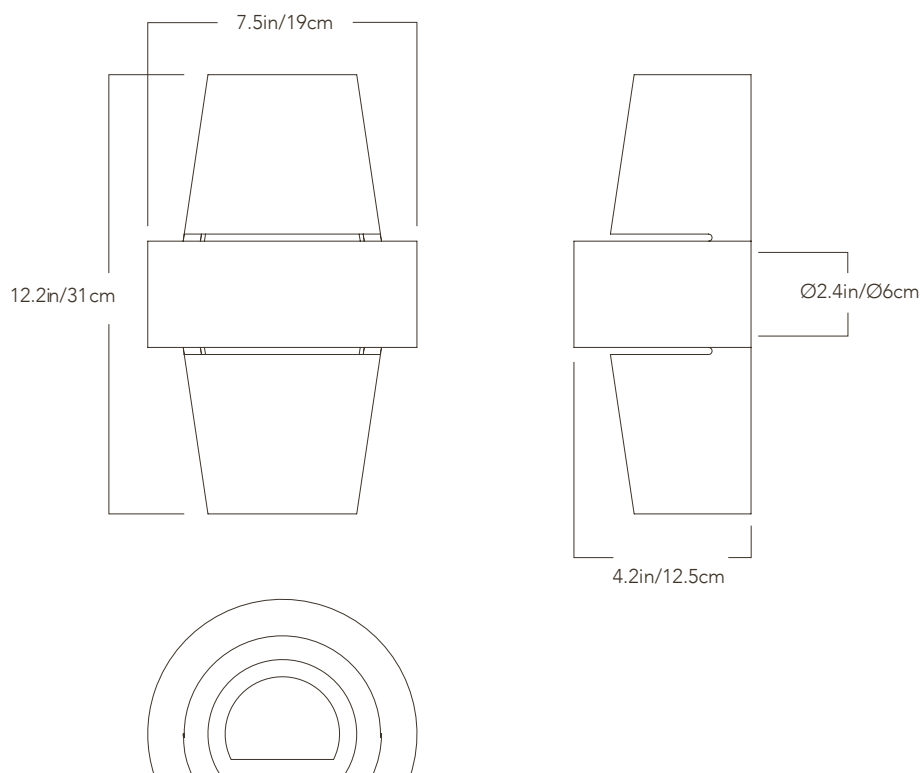

Forna wall light

MOROCCO
HOUDA X MEMÒRI

SPECIFICATIONS

Product name

Forna

Dimensions

12.2H x 7.5W x 4.2D in
31H x 19W x 12.5D cm

Weight

6.6lb/3.4kg est.

Material

Earthenware

Finishes / Colors

Terracotta, off white, brown

Fixture mounting

Designed to be mounted on a standard nail/hook (not provided) fixed on the wall above an electrical source (not provided)

Light bulb

Compatible with a E14 or equivalent (standard, not provided)

This piece is a **handbuilt ceramic co-created with the potter** Houda. It is made of **earthenware** collected from the **potter's surroundings**, slip is applied with **natural pigments** as whitewash, white clay *biyada* or manganese oxide *mogra* and it is **fired in a pit oven**. Imperfections are **part of the artisanal process** and are what make **each piece unique**.