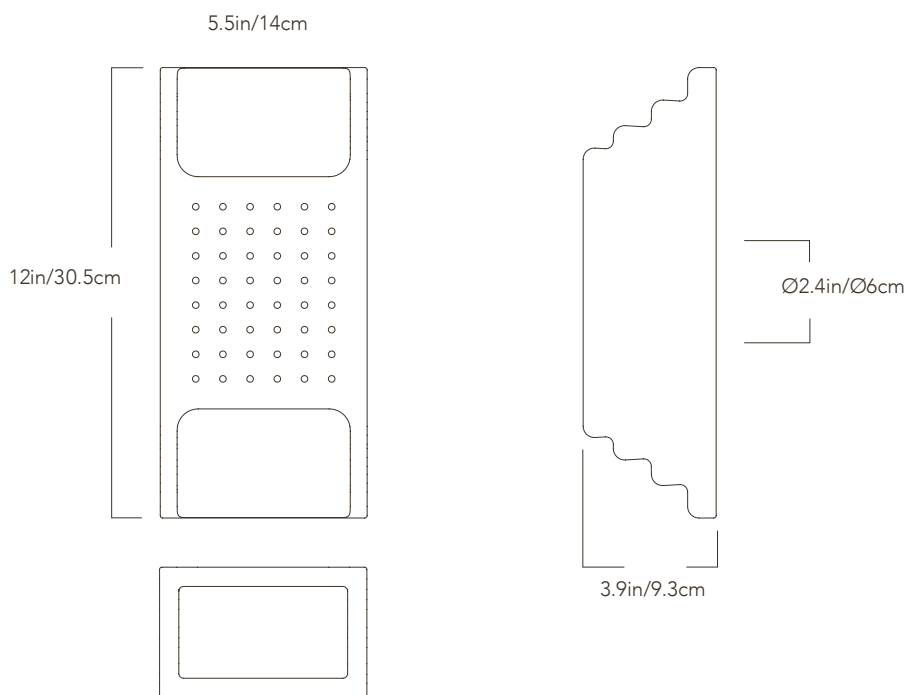

Kasbah wall light

MOROCCO
HOUDA X MEMÒRI

SPECIFICATIONS

Product name

Kasbah

Dimensions

12H x 5.5W x 3.9D in
30.5H x 14W x 9.3D cm

Weight

8lb/3.6kg est.

Material

Earthenware

Finishes / Colors

Terracotta, off white, brown

Fixture mounting

Designed to be mounted on a standard nail/hook (not provided) fixed on the wall above an electrical source (not provided)