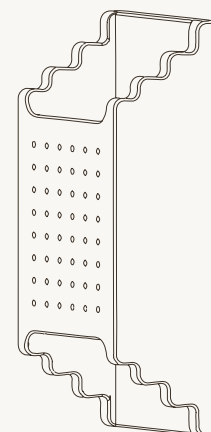

Kasbah wall light

MOROCCO
HOUDA X MEMÒRI

SPECIFICATIONS

Product name

Kasbah

Dimensions

12H x 5.5W x 3.9D in
30.5H x 14W x 9.3D cm

Weight

8lb/3.6kg est.

Material

Earthenware

Finishes / Colors

Terracotta, off white, brown

Fixture mounting

Designed to be mounted on a standard nail/hook (not provided) fixed on the wall above an electrical source (not provided)

Light bulb

Compatible with a E14 or equivalent (standard, not provided)

This piece is a **hanbuilt ceramic co-created with the potter** Houda. It is made of **earthenware** collected from the **potter's surroundings**, slip is applied with **natural pigments** as whitewash, white clay *biyada* or manganese oxide *mogra* and it is **fired in a pit oven**. Imperfections are **part of the artisanal process** and are what make **each piece unique**.