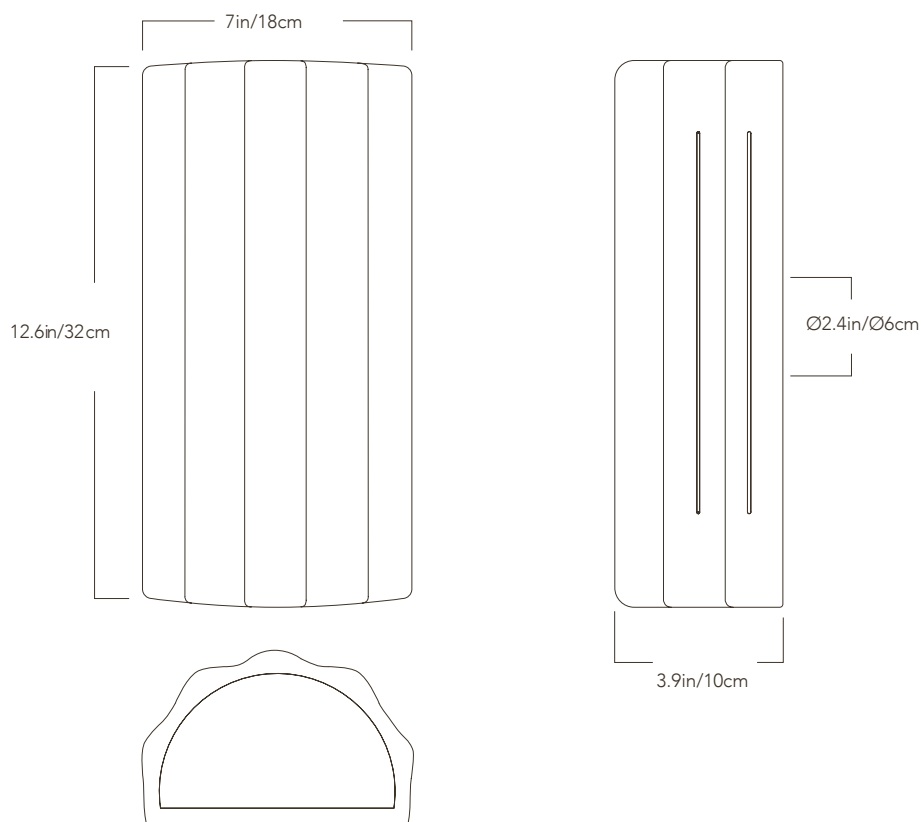

Sqef wall light

MOROCCO
HOUDA X MEMÒRI

SPECIFICATIONS

Product name

Sqef

Dimensions

12.6H x 7W x 3.9D in
32H x 18W x 10D cm

Weight

6.6lb/3.9kg est.

Material

Earthenware

Finishes / Colors

Terracotta, off white, brown

Fixture mounting

Designed to be mounted on a standard nail/hook (not provided) fixed on the wall above an electrical source (not provided)

Light bulb

Compatible with a E14 or equivalent (standard, not provided)

This piece is a **handbuilt ceramic co-created with the potter** Houda. It is made of **earthenware** collected from the **potter's surroundings**, slip is applied with **natural pigments** as whitewash, white clay *biyada* or manganese oxide *mogra* and it is **fired in a pit oven**. Imperfections are **part of the artisanal process** and are what make **each piece unique**.