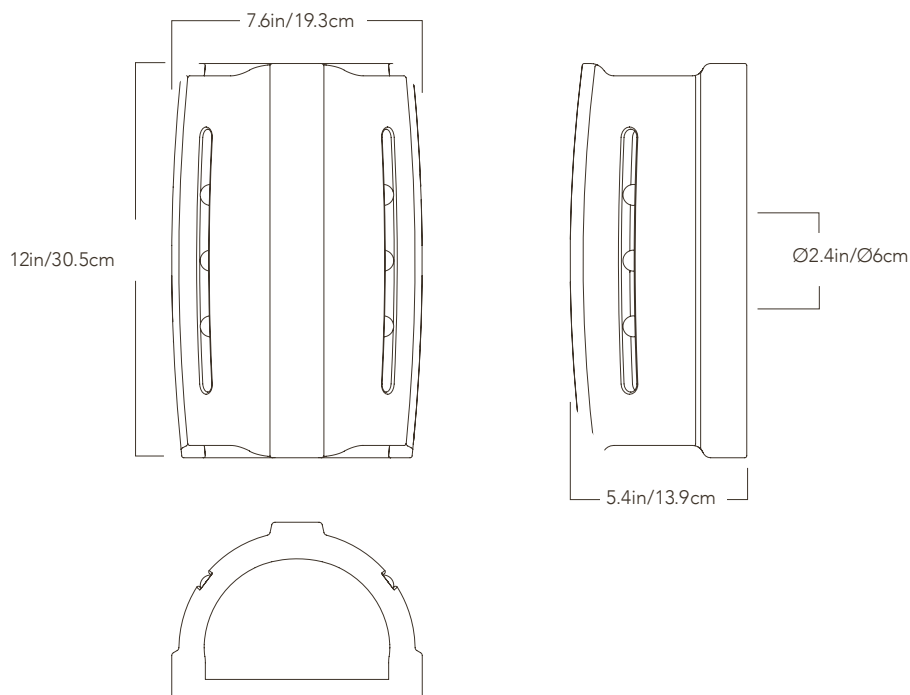

Taqa wall light

MOROCCO
HOUDA X MEMÒRI

SPECIFICATIONS

Product name

Taqa

Dimensions

12H x 7.6W x 5.4D in
30.5H x 19.3W x 13.9D cm

Weight

9.4lb/4.26kg est.

Material

Earthenware

Finishes / Colors

Terracotta, off white, brown

Fixture mounting

Designed to be mounted on a standard nail/hook (not provided) fixed on the wall above an electrical source (not provided)