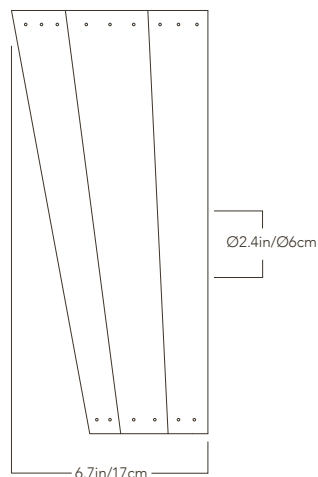

Enjoum wall light

MOROCCO
HOUDA X MEMÒRI

SPECIFICATIONS

Product name

Enjoum

Dimensions

13.4H x 12.2W x 6.7D in
34H x 31W x 17D cm

Weight

5.5lb/2.5kg est.

Material

Earthenware

Finishes / Colors

Terracotta, off white, brown

Fixture mounting

Designed to be mounted on a standard nail/hook (not provided) fixed on the wall above an electrical source (not provided)