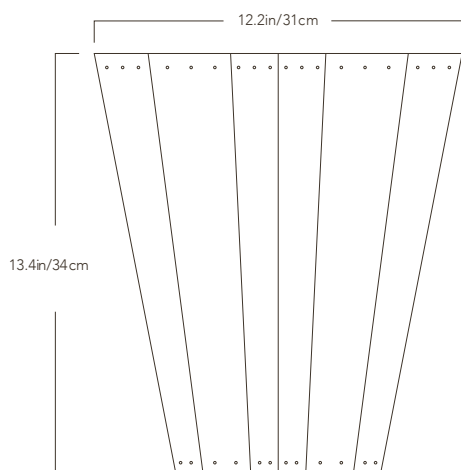

Enjoum wall light

MOROCCO
HOUDA X MEMÒRI

SPECIFICATIONS

Product name

Enjoum

Dimensions

13.4H x 12.2W x 6.7D in
34H x 31W x 17D cm

Weight

5.5lb/2.5kg est.

Material

Earthenware

Finishes / Colors

Terracotta, off white, brown

Fixture mounting

Designed to be mounted on a standard nail/hook (not provided) fixed on the wall above an electrical source (not provided)