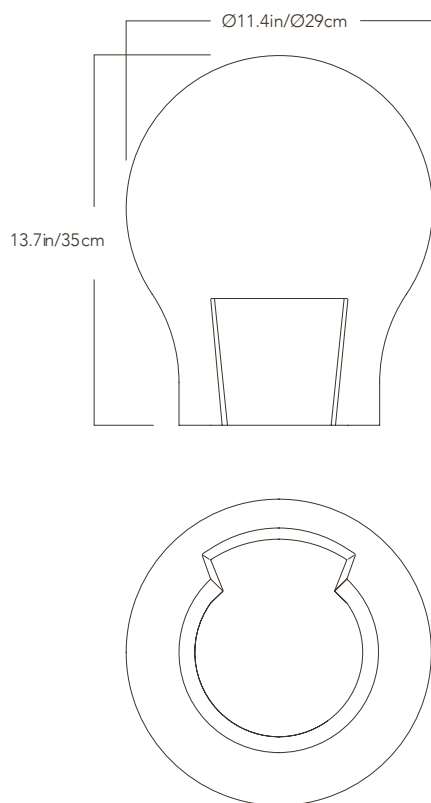

Guedra table lamp

MOROCCO
NAIMA X MEMÒRI

SPECIFICATIONS

Product name

Guedra

Dimensions

H13.7 x W Ø11.4 in
H35 x W Ø29 cm

Weight

11lb/5.5kg est.

Material

Earthenware

Finishes / Colors

Terracotta, off white, brown

Fixture mounting

Electrical cable, wired to an US or EU plug

Light bulb

Compatible with a E26 or E27

This piece is a **handbuilt ceramic co-created with the potter** Naima. It is made of **earthenware** collected from the **potter's surroundings**, slip is applied with **natural pigments** as whitewash, white clay *biyada* or manganese oxide *mogra* and it is **fired in a pit oven**. Imperfections are **part of the artisanal process** and are what make **each piece unique**.

memòri

© 2026
all rights reserved