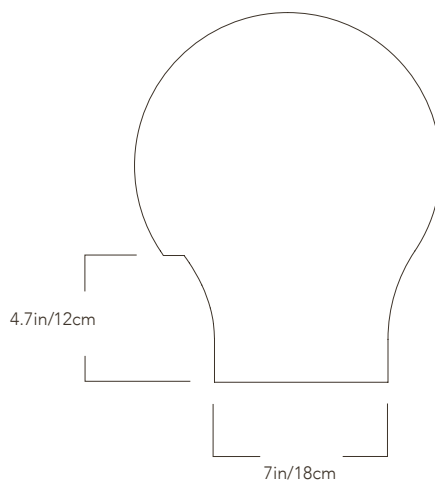

Guedra table lamp

MOROCCO
NAIMA X MEMÒRI

SPECIFICATIONS

Product name

Guedra

Dimensions

H13.7 x W Ø11.4 in
H35 x W Ø29 cm

Weight

11lb/5.5kg est.

Material

Earthenware

Finishes / Colors

Terracotta, off white, brown

Fixture mounting

Electrical cable, wired to an US or EU plug

Light bulb

Compatible with a E26 or E27

This piece is a **handbuilt ceramic co-created with the potter** Naima. It is made of **earthenware** collected from the **potter's surroundings**, slip is applied with **natural pigments** as whitewash, white clay *biyada* or manganese oxide *mogra* and it is **fired in a pit oven**. Imperfections are **part of the artisanal process** and are what make **each piece unique**.

memòri

© 2026
all rights reserved