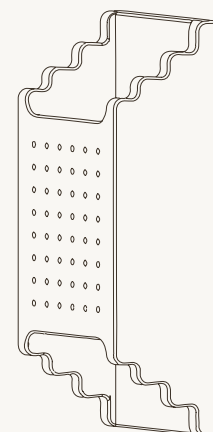

Kasbah wall light

MOROCCO
HOUDA X MEMÒRI

SPECIFICATIONS

Product name

Kasbah

Dimensions

12H x 5.5W x 3.9D in
30.5H x 14W x 9.3D cm

Weight

8lb/3.6kg est.

Material

Earthenware

Finishes / Colors

Terracotta, off white, brown

Fixture mounting

Designed to be mounted on a standard nail/hook (not provided) fixed on the wall above an electrical source (not provided)

Light bulb

Compatible with a E14 or equivalent (standard, not provided)

This piece is a **hanbuilt ceramic co-created with the potter** Houda. It is made of **earthenware** collected from the **potter's surroundings**, slip is applied with **natural pigments** as whitewash, white clay *biyada* or manganese oxide *mogra* and it is **fired in a pit oven**. Imperfections are **part of the artisanal process** and are what make **each piece unique**.