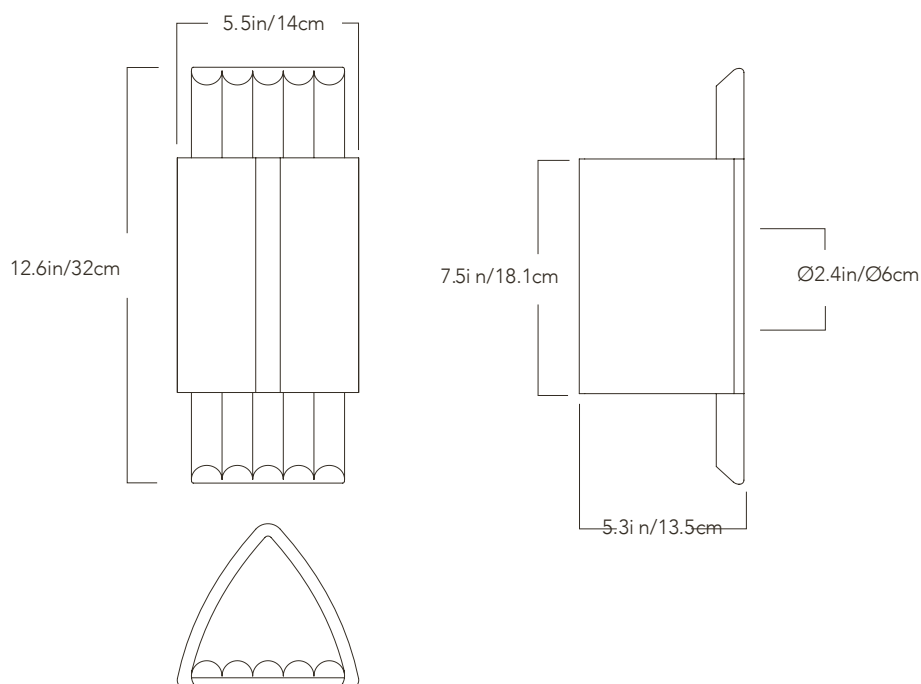

Nader wall light

MOROCCO
HOUDA X MEMÒRI

SPECIFICATIONS

Product name

Nader

Dimensions

12.6H x 5.5W x 5.3D in
32H x 14W x 13.5D cm

Weight

5.5lb/2.5kg est.

Material

Earthenware

Finishes / Colors

Terracotta, off white, brown

Fixture mounting

Designed to be mounted on a standard nail/hook (not provided) fixed on the wall above an electrical source (not provided)