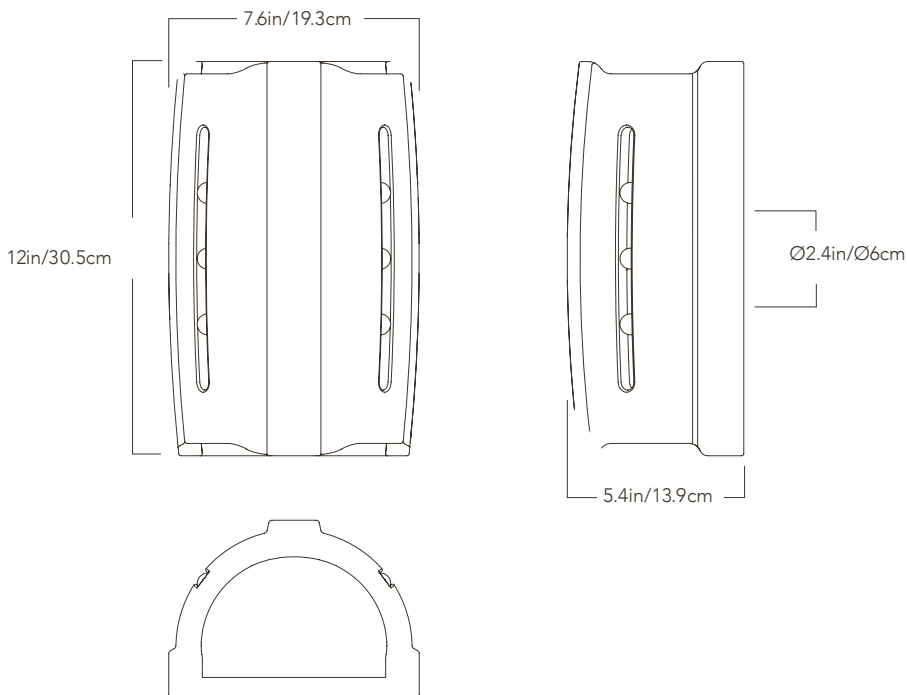

Taqa wall light

MOROCCO
HOUDA X MEMÒRI

SPECIFICATIONS

Product name

Taqa

Dimensions

12H x 7.6W x 5.4D in
30.5H x 19.3W x 13.9D cm

Weight

9.4lb/4.26kg est.

Material

Earthenware

Finishes / Colors

Terracotta, off white, brown

Fixture mounting

Designed to be mounted on a standard nail/hook (not provided) fixed on the wall above an electrical source (not provided)