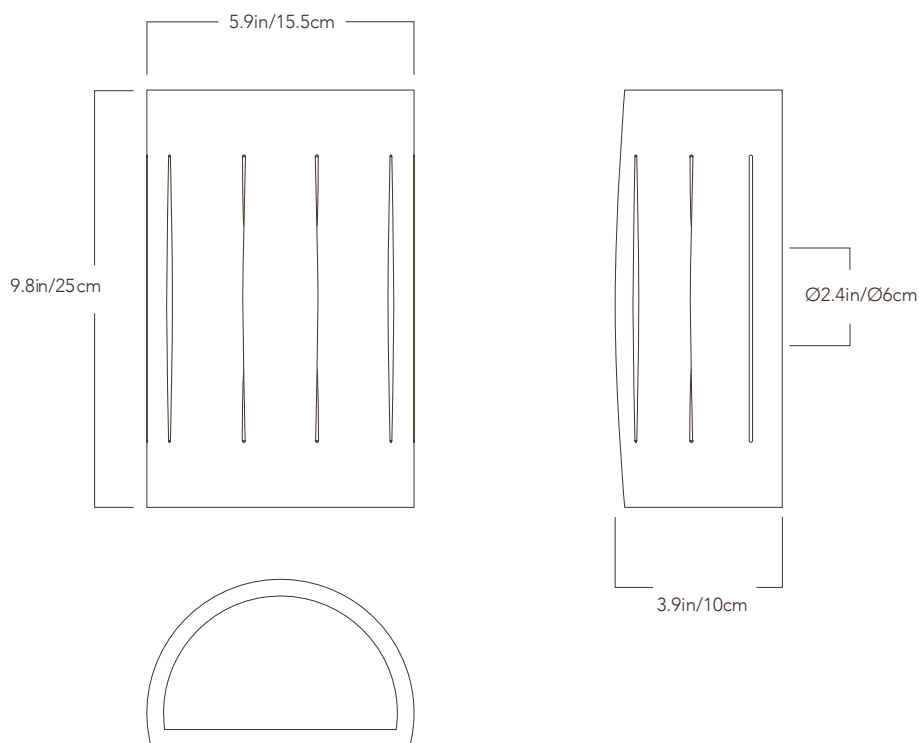

## SPECIFICATIONS

### Dimensions

9.8H x 5.9W x 3.9D in  
25H x 15.5W x 10D cm

### Weight

6.6lb/3.7kg est.