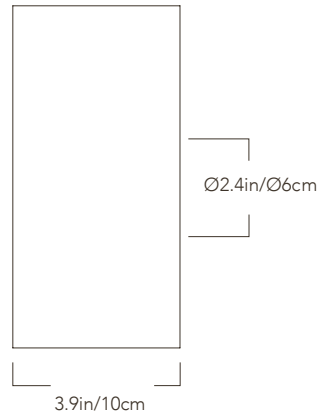

Yid wall light

MOROCCO
HOUDA X MEMÒRI

SPECIFICATIONS

Product name

Yid

Dimensions

7.9H x 6.3W x 3.9D in
20H x 16W x 10D cm

Weight

2.2lb/1.7kg est.

Material

Earthenware

Finishes / Colors

Terracotta, off white, brown

Fixture mounting

Designed to be mounted on a standard nail/hook (not provided) fixed on the wall above an electrical source (not provided)