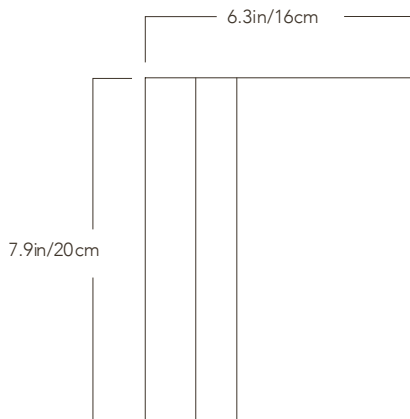

Yid wall light

MOROCCO
HOUDA X MEMÒRI

SPECIFICATIONS

Product name

Yid

Dimensions

7.9H x 6.3W x 3.9D in
20H x 16W x 10D cm

Weight

2.2lb/1.7kg est.

Material

Earthenware

Finishes / Colors

Terracotta, off white, brown

Fixture mounting

Designed to be mounted on a standard nail/hook (not provided) fixed on the wall above an electrical source (not provided)