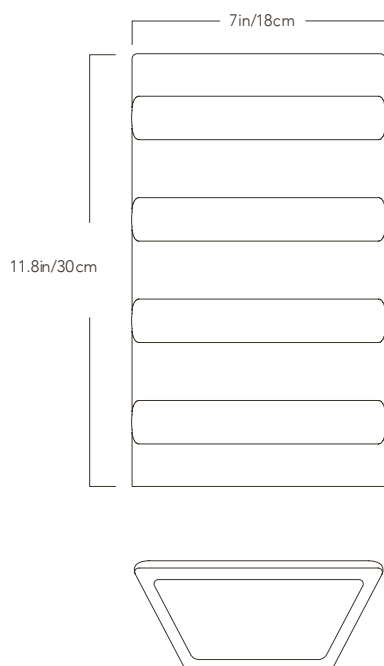

Tolla wall light

MOROCCO
HOUDA X MEMÒRI

SPECIFICATIONS

Product name

Tolla

Dimensions

11.8H x 7W x 3.9D in
30H x 18W x 10D cm

Weight

6.6lb/3kg est.

Material

Earthenware

Finishes / Colors

Terracotta, off white, brown

Fixture mounting

Designed to be mounted on a standard nail/hook (not provided) fixed on the wall above an electrical source (not provided)