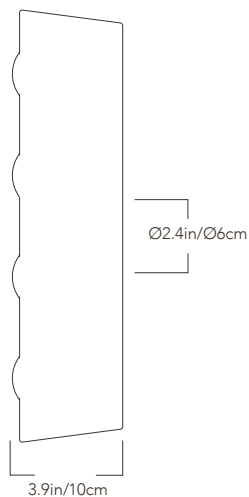

Tolla wall light

MOROCCO
HOUDA X MEMÒRI

SPECIFICATIONS

Product name

Tolla

Dimensions

11.8H x 7W x 3.9D in
30H x 18W x 10D cm

Weight

6.6lb/3kg est.

Material

Earthenware

Finishes / Colors

Terracotta, off white, brown

Fixture mounting

Designed to be mounted on a standard nail/hook (not provided) fixed on the wall above an electrical source (not provided)