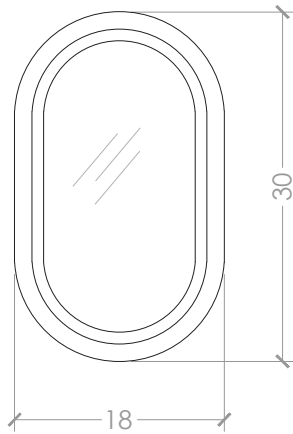

VALS

TYPE	RECESSED
SIZE	SMALL
DIMENSIONS	18" W • 30" H
PRICING	SEE WEBSITE
LEAD TIME	PLEASE INQUIRE
SHOWN IN	GREY

STAINED OAK

natural

whitewash

cerused

brown

grey

CUSTOM PAINT COLOR +\$300

VALS

RECESSED – SMALL (18" W • 30" H)

FRAME PROFILE

MIRROR DIMENSIONS

BOX DIMENSIONS

SIDE VIEW

SPECIFICATIONS