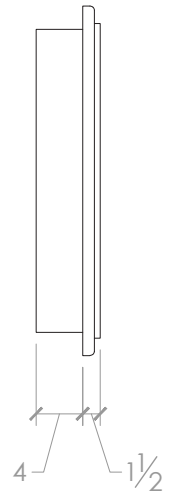

VALS

TYPE	RECESSED
SIZE	SMALL
DIMENSIONS	18" W • 30" H
PRICING	SEE WEBSITE
LEAD TIME	PLEASE INQUIRE
SHOWN IN	GREY

STAINED OAK

natural

whitewash

cerused

brown

grey

CUSTOM PAINT COLOR +\$300

VALS

RECESSED – SMALL (18" W • 30" H)

FRAME PROFILE

MIRROR DIMENSIONS

BOX DIMENSIONS

SIDE VIEW

SPECIFICATIONS