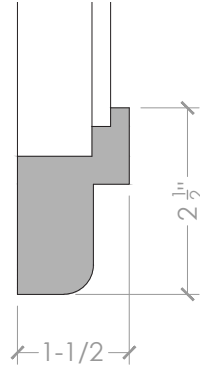

VALS

TYPE	RECESSED
SIZE	SMALL
DIMENSIONS	18" W • 30" H
PRICING	SEE WEBSITE
LEAD TIME	PLEASE INQUIRE
SHOWN IN	GREY

STAINED OAK

natural

whitewash

cerused

brown

grey

CUSTOM PAINT COLOR +\$300

VALS

RECESSED – SMALL (18" W • 30" H)

FRAME PROFILE

MIRROR DIMENSIONS

BOX DIMENSIONS

SIDE VIEW

SPECIFICATIONS