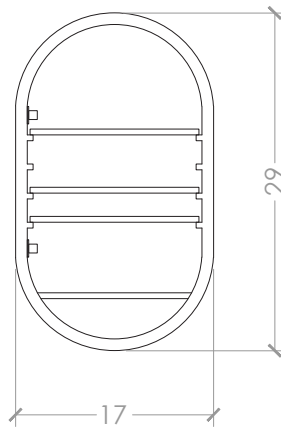

VALS

TYPE	RECESSED
SIZE	SMALL
DIMENSIONS	18" W • 30" H
PRICING	SEE WEBSITE
LEAD TIME	PLEASE INQUIRE
SHOWN IN	GREY

STAINED OAK

natural

whitewash

cerused

brown

grey

CUSTOM PAINT COLOR +\$300

VALS

RECESSED – SMALL (18" W • 30" H)

FRAME PROFILE

MIRROR DIMENSIONS

BOX DIMENSIONS

SIDE VIEW

SPECIFICATIONS