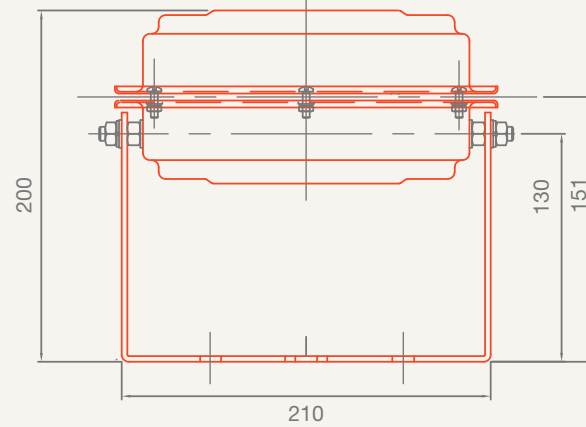

TOP VIEW

FRONT VIEW

BOTTOM VIEW

**CABLE LENGTH MEASURED FROM THE HOUSING:**

- ELECTRICAL STARTER CABLE LENGTH: 430 mm

- ALL DIMENSIONS IN mm
- UNLESS OTHERWISE SPECIFIED, TOLERANCES ACCORDING TO ISO 2768-V.