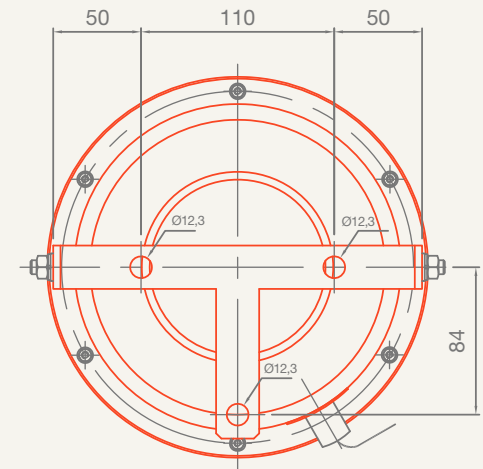

TOP VIEW

FRONT VIEW

BOTTOM VIEW

**CABLE LENGTH MEASURED FROM THE HOUSING:**

- ELECTRICAL STARTER CABLE LENGTH: 430 mm

- ALL DIMENSIONS IN mm
- UNLESS OTHERWISE SPECIFIED, TOLERANCES ACCORDING TO ISO 2768-V.