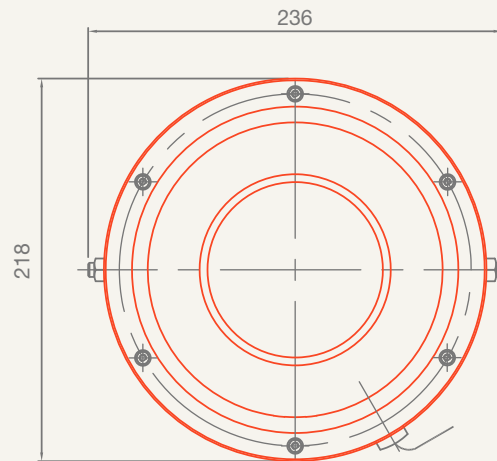

TOP VIEW

FRONT VIEW

BOTTOM VIEW

**CABLE LENGTH MEASURED FROM THE HOUSING:**

- ELECTRICAL STARTER CABLE LENGTH: 430 mm

- ALL DIMENSIONS IN mm
- UNLESS OTHERWISE SPECIFIED, TOLERANCES ACCORDING TO ISO 2768-V.