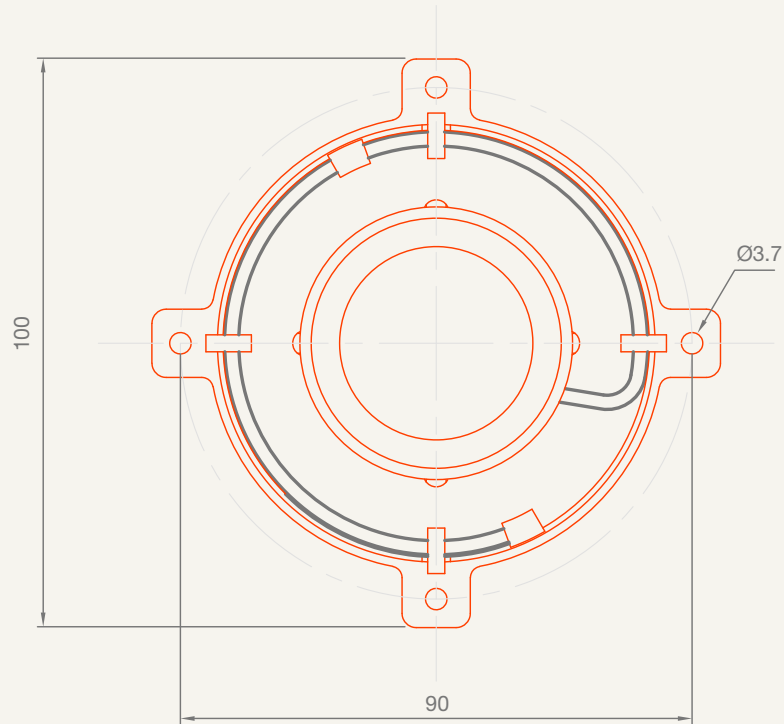

TOP VIEW

FRONT VIEW

CABLE LENGTH MEASURED FROM THE HOUSING:

- THERMOCORD STARTER CABLE LENGTH: 250 MM
- ELECTRICAL STARTER CABLE LENGTH: 400 MM

- ALL DIMENSIONS IN mm
- UNLESS OTHERWISE SPECIFIED, TOLERANCES ACCORDING TO ISO 2768-V.