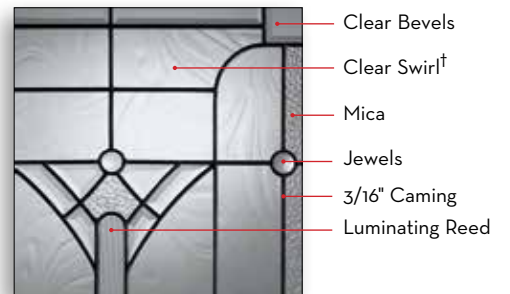

## PRIVACY 5

● Privacy Guide. See pages 4 and 5.

† Swirl glass often contains small bubbles/surface imperfections. They are not considered defects. See page 6 for more information.

Patina

Glass Size: 2236  
Door: Fiberglass SMO22