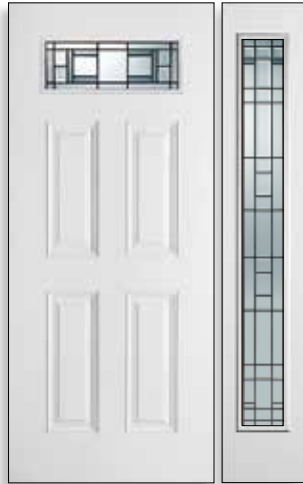

2208 / O764

- Clear Bevels
- Grey Ripple
- Drawn†
- Clear Ripple
- 3/16" Caming

† Drawn glass often contains surface imperfections. They are not considered defects. See page 6 for more information.

PRIVACY 5

● Privacy Guide. See pages 4 and 5.