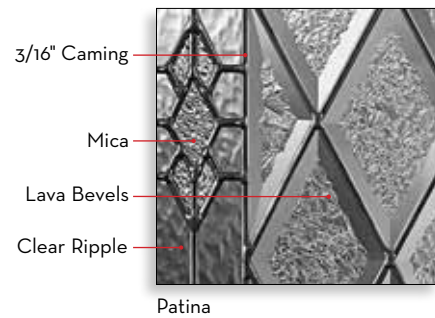

Glass size: O764 / 2264 / O764  
 with CustomTransom  
 Door: Fiberglass OAK40  
 Sidelite: Fiberglass OAK2R

0836 / 2236 / 0836

2264

0848 / 2248 / 0848

0764 / 1842OV / 0764

PRIVACY 8

● Privacy Guide. See pages 4 and 5.