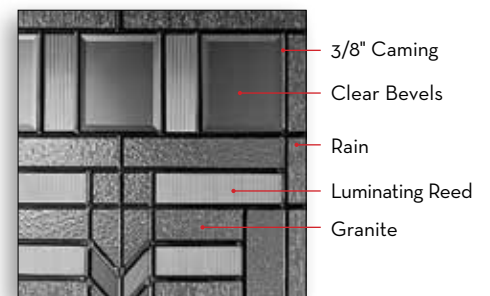

Glass size: O764 / 2264 / O764
with Custom Transom
Door: Fiberglass OAK40
Sidelite: Fiberglass OAK2R

PRIVACY

● Privacy Guide. See pages 4 and 5.

Royston	O836*	2236*	O848	2248	O764*	2264	2208*	2215*
Patina	■	■	■	■	■	■	■	■

NOTE: Custom transom and sidelites are available. Contact your local dealer for more information.
*Available with Solution Series frame.

Patina