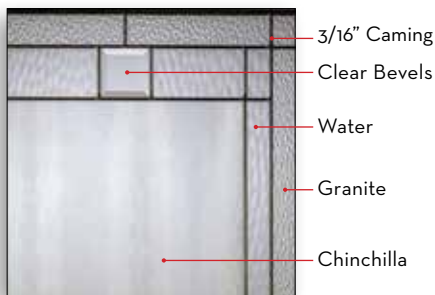

# Princeton

Glass size: 2217  
 Door: Fiberglass SMOO3 w/24L Dentil Shelf  
 (8ft. entry)

2264

O764 / 2215

O848 / 2248 / O848

Princeton	0836*	2236*	0848	2248	0764*	2264	2215	2217
Patina	■	■	■	■	■	■	■	■

NOTE: Custom transom and sidelites are available. Contact your local dealer for more information.  
 \*Available with Solution Series frame.