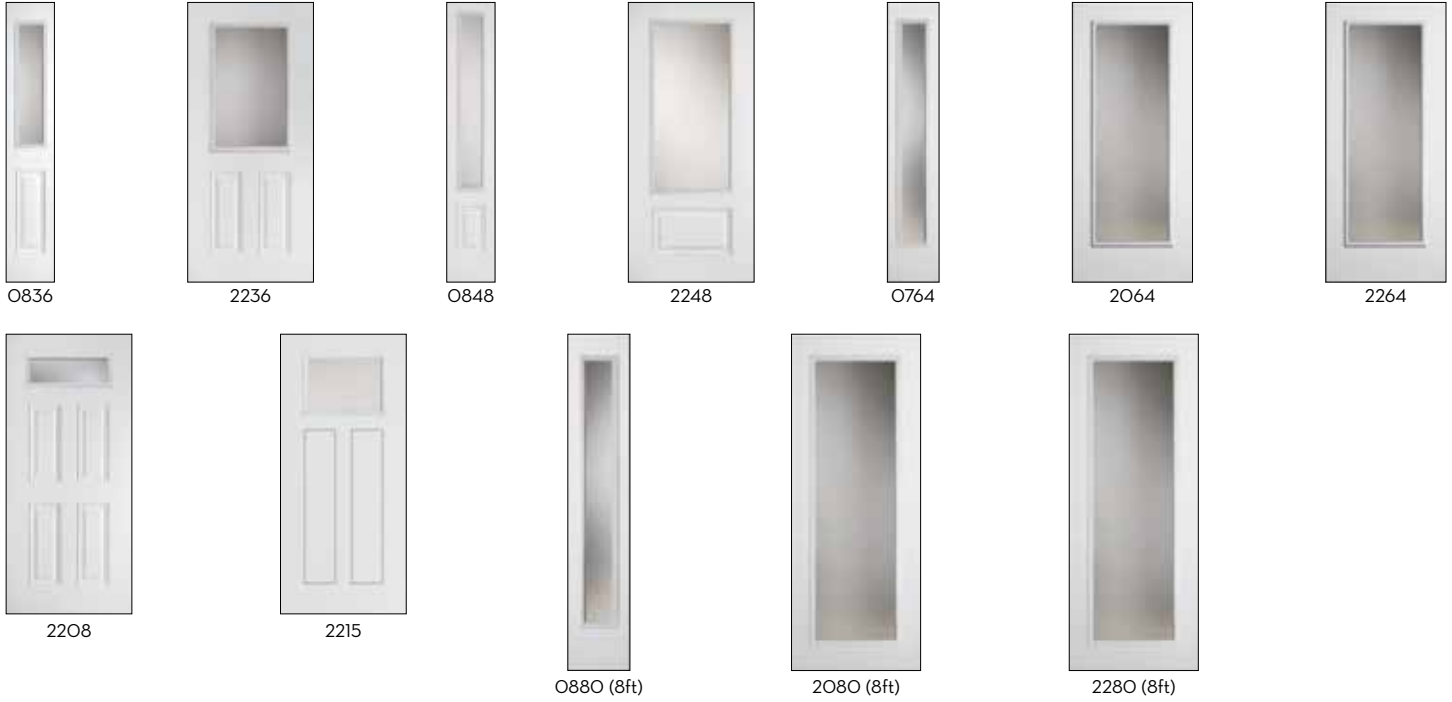

CLEAR ONE LITE

2236 One Lite

Want privacy in your doorlite... Consider these obscure glass options

NOTE: Obscure options are special order. Please contact your dealer for more information.