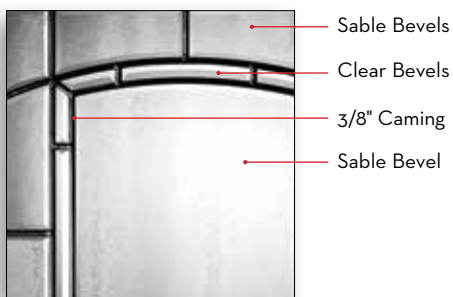

Glass size: 2248  
Door: Fiberglass SMO24

O836 / 2236 / O836

O764 / 2215 / O764

O848 / 2248 / O848

O764 / 2264 / O764 with Custom Transom

Patina

● Privacy Guide. See pages 4 and 5.

Glass size: 2248  
Door: Fiberglass FIR25