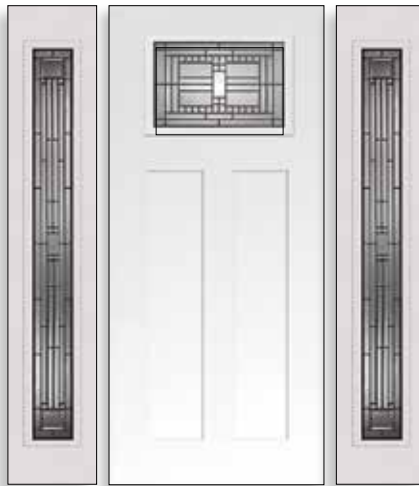

0764 / 2215 / 0764