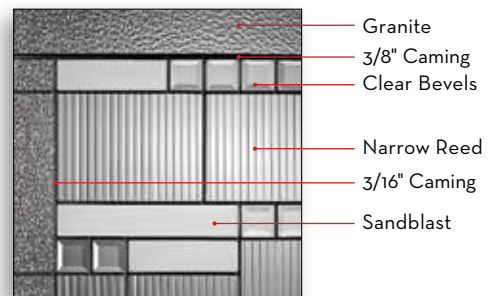

NOTE: Custom transom and sidelites are not available for this design. \*Available with Solution Series frame.

O836 / 2236 / O836

2215

O848 / 2248 / O848

O764 / 2264 / O764 with Custom Transom

2248 / 2248

Patina