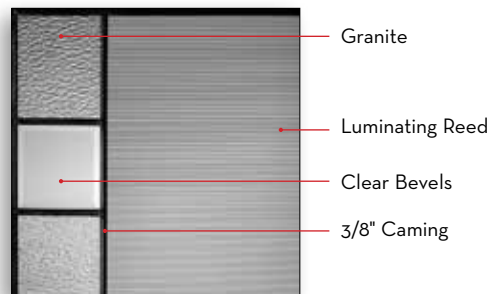

Glass size: 0764 / 2264  
 Door: Fiberglass SMOOO  
 Sidelite: Fiberglass SMO2R

2236 / 2236

0764 / 2215 (x3)

2264 / 0764

0848 / 2248 / 0848 with Custom Transom

0764 / 2215 / 0764

Patina

Mainlites and Sidelites are reversible. Simply rotate the insert to create the look that works for you.