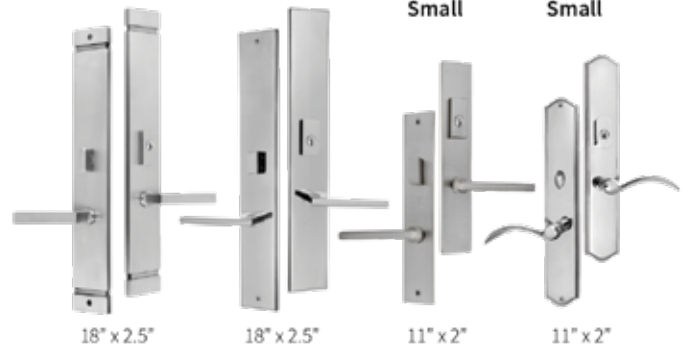

**Torino (30mm)**

Available finishes: Polished Brass, Antique Brass, Oil Rubbed Bronze, Satin Nickel, Dark Bronze, Pewter, Black

**Verona**

**Milano**

**Milano Small**

**Tuskana Small**

18" x 2.5"

18" x 2.5"