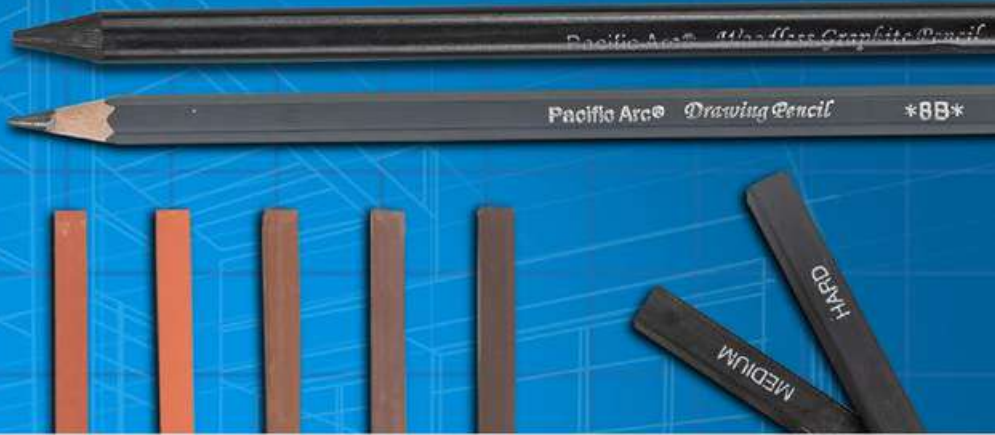

FINE ART

ARTIST PENCILS

Smooth, creamy leads centered in cedar casings with color-coded barrels indicating degree.

Available in 17 degrees (6H-12B), open stock or assorted sets, with two display options.

12-PIECE SET

Item#	Size	MSRP
ART12-SOFT	Soft (one each 12B through 2H)	$12.20
ART12-TECH	Tech (one each 6B through 6H)	$12.20

6-PIECE SET

Item#	Size	MSRP
ART6-SOFT	Art (one each 12B, 10B, 8B, 6B, 4B, 2B)	$7.21
ART6-DRAW	Draw (one each 6B, 4B, 2B, B, HB, H)	$7.21
ART6-TECH	Tech (one each HB, F, H, 2H, 4H, 6H)	$7.21

OPEN STOCK - 12/BOX

Item#	Sizes	MSRP
ART12-12B	12B	$12.20
ART12-10B	10B	$12.20
ART12-8B	8B	$12.20
ART12-6B	6B	$12.20
ART12-5B	5B	$12.20
ART12-4B	4B	$12.20
ART12-3B	3B	$12.20
ART12-2B	2B	$12.20
ART12-B	B	$12.20
ART12-HB	HB	$12.20
ART12-F	F	$12.20
ART12-H	H	$12.20
ART12-2H	2H	$12.20
ART12-3H	3H	$12.20
ART12-4H	4H	$12.20
ART12-5H	5H	$12.20
ART12-6H	6H	$12.20

OPEN STOCK - 6/BOX

Item#	Sizes	MSRP
ART6-12B	12B	$7.21
ART6-10B	10B	$7.21
ART6-8B	8B	$7.21
ART6-6B	6B	$7.21
ART6-5B	5B	$7.21
ART6-4B	4B	$7.21
ART6-3B	3B	$7.21
ART6-2B	2B	$7.21
ART6-B	B	$7.21
ART6-HB	HB	$7.21
ART6-F	F	$7.21
ART6-H	H	$7.21
ART6-2H	2H	$7.21
ART6-3H	3H	$7.21
ART6-4H	4H	$7.21
ART6-5H	5H	$7.21
ART6-6H	6H	$7.21