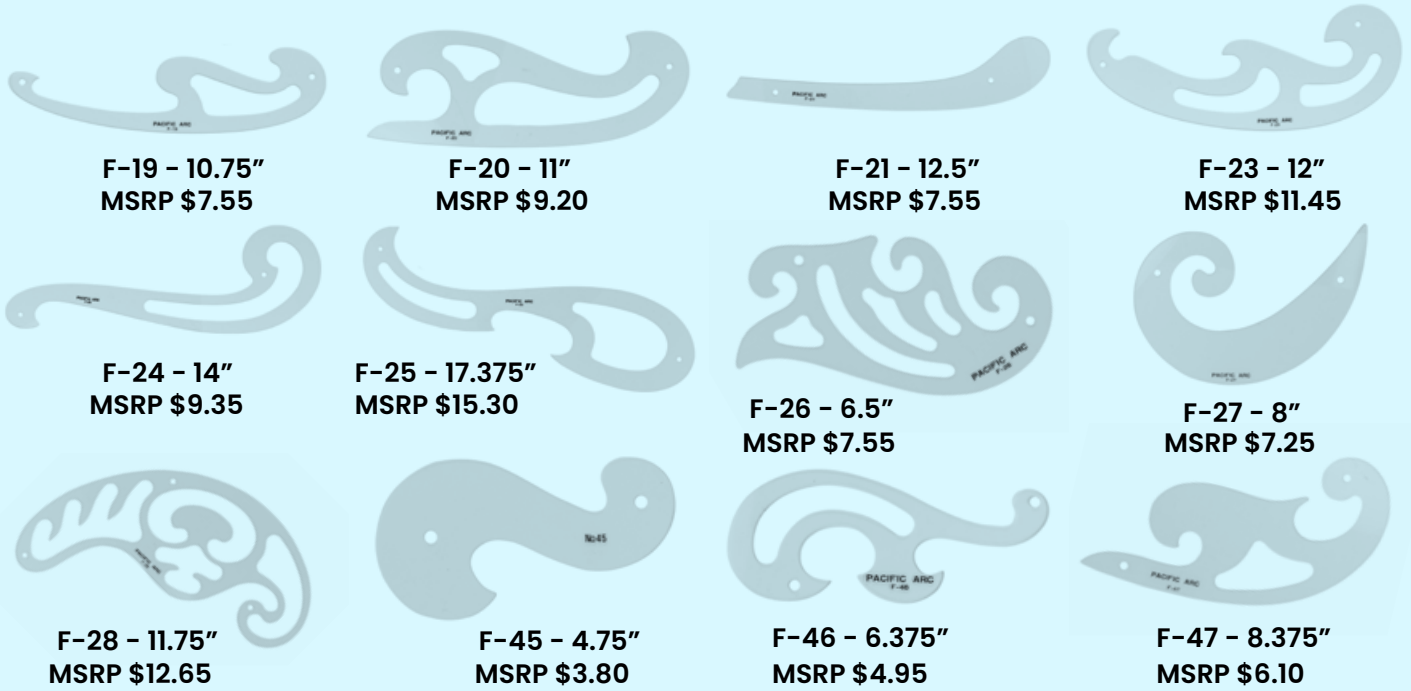

FRENCH CURVES (COLLEGIATE)

Pacific Arc French curve sets are constructed from polystyrene with smooth inking edges. The set of three comes in a reusable sleeve, while the eight-piece set is packaged in a box.

FC-3000

FC-8000

SETS

Item#	Size	MSRP
FC-3000	3-pieces	$5.28
FC-8000	8-pieces	$13.99

FLEXIBLE CURVES (PROFESSIONAL)

Professional flexible curves enable the creation of an infinite number of curves to meet every professional's demand. Designed to dependably hold the curve, they are set with inking edges. The graduated version features both imperial and metric units.