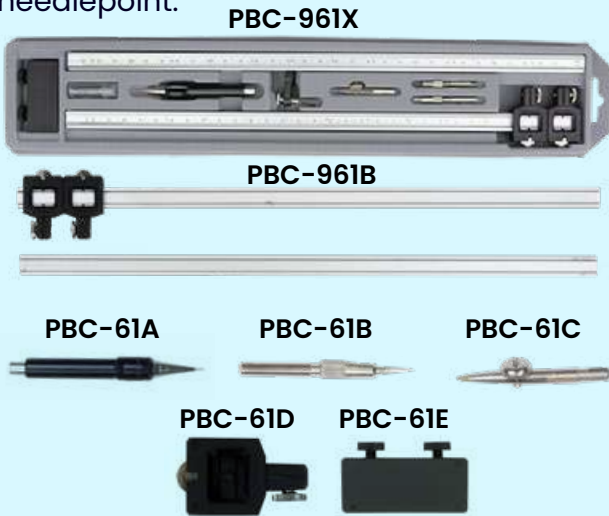

ACCESSORIES

PA-760D
Pro Series: Divider, friction - 6"
MSRP \$16.94

PA-RPO
Pro Series: Ruling pen, oval blade
MSRP \$13.30

ELITE PRO PROFESSIONAL BEAM COMPASSES

Made in Germany using the finest materials and proven manufacturing techniques, the Elite Pro beam compass enables the user to draw circles up to 48" in diameter. Each beam compass set includes two beam bars, one coupling, a ruling pen, a pencil, divider legs, spare leads and a needlepoint.

PLAIN			GRADUATED		
Item#	Size	MSRP	Item#	Size	MSRP
PBC-961B	13"	\$70.29	PBC-961X	13"	\$81.58

ACCESSORIES		
Item#	Description	MSRP
PBC-61A	Pencil Leg	\$3.47
PBC-61B	Point Leg	\$3.47
PBC-61C	Ruling Pen	\$2.83
PBC-61D	Bar Slide Assembly	\$8.48
PBC-61E	Coupling	\$5.98
PBC-E13	Extension Bar, 13"	\$13.44
PBC-E24	Extension Bar, 24"	\$28.50