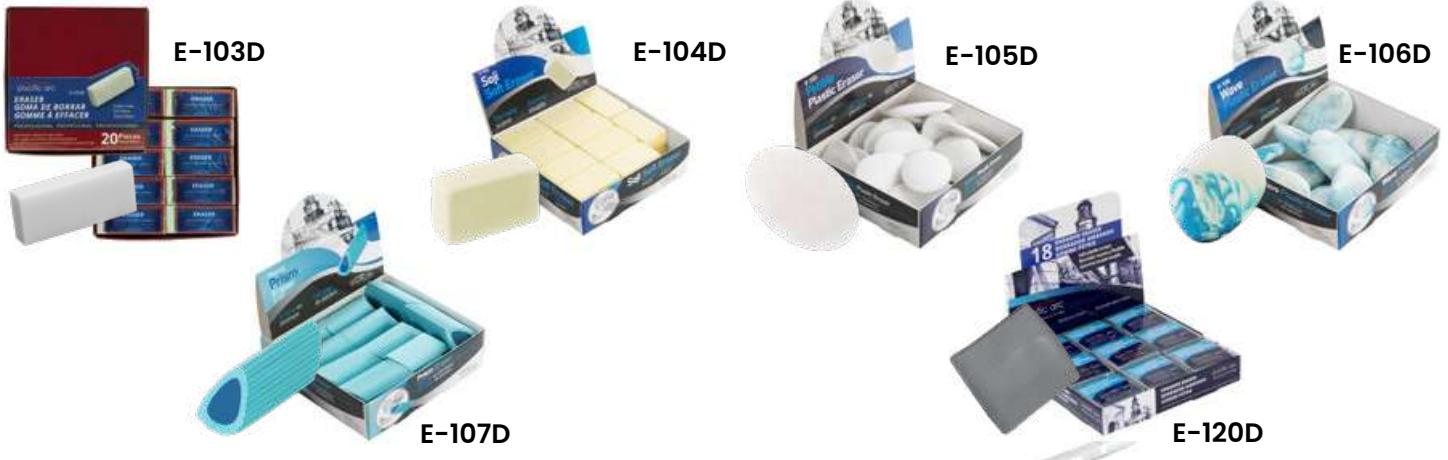

SHARPENER DISPLAY

Item #	Description	Assortment	MSRP
ML1004D	Single hole - ML1004	24 pc box	\$25.20
ML1006D	Double hole - ML1006	24 pc box	\$27.72

ERASER DISPLAYS

Item #	Description	Assortment	MSRP
E-103D	Soft white plastic	20-pc display box	\$18.74
E-104D	Soji, 4B soft eraser	20-pc display box	\$16.98
E-105D	Pebble, thin, round plastic, white	24-pc display box	\$21.17
E-106D	Wave, soft plastic, blue and white	18-pc display box	\$23.81
E-107D	Prism, soft plastic, prism shape, blue	24-pc display box	\$27.78
E-120D	Kneaded, large 1.38" x 1.38" x .38"	18-pc display box	\$29.30