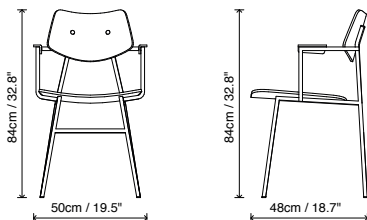

### Weights and volumes

Product weight (kg)	6,1
Product weight (kg) incl. upholstery	7,6
Nett. weight product including packaging (kg)	7
Nett. Size packaging (cm) (d x w x h)	54 x 53 x 82

Product weight (lb)	13,4
Product weight (lb) incl. upholstery	16,8
Nett. weight product including packaging (lb)	15,5
Nett. Size packaging (inches) (w x d x h)	20,9 x 21,3 x 32,3

### Product measurements