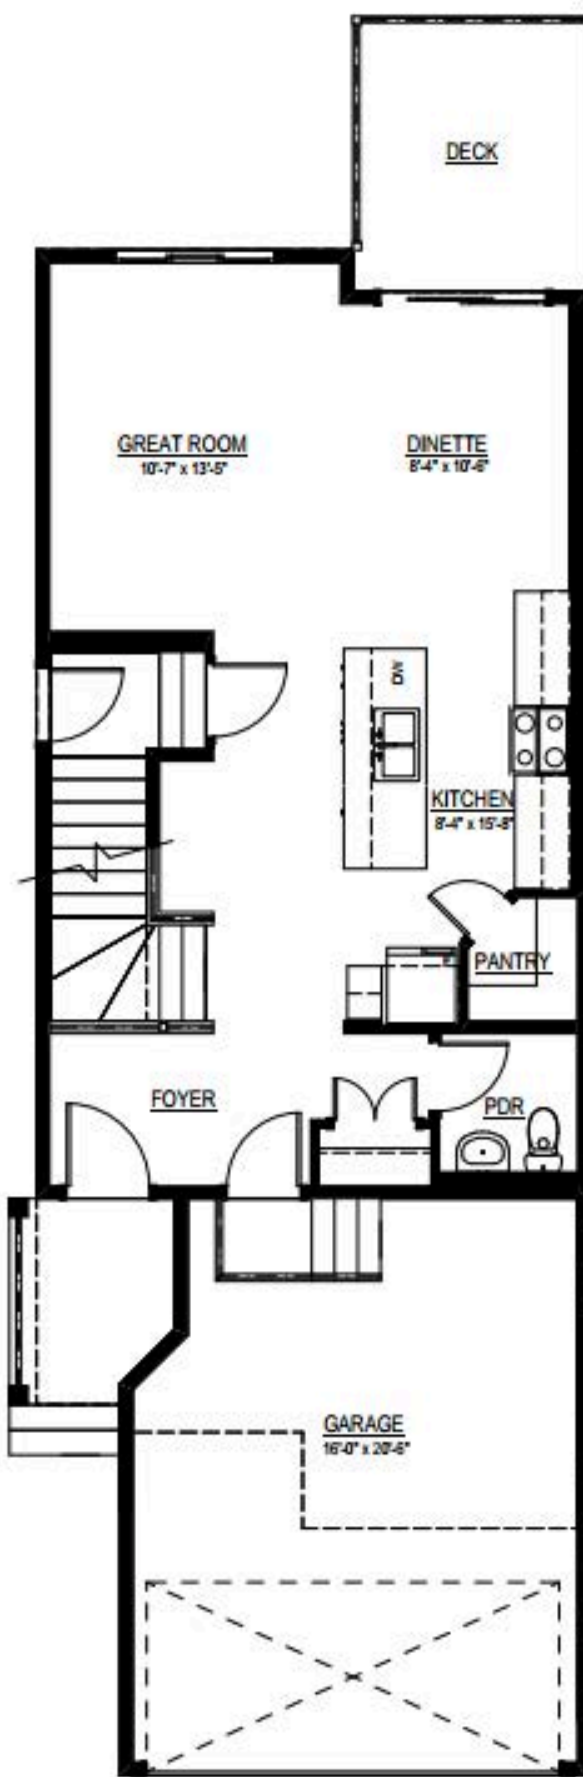

# SOHO D

Front-Attached Duplex

1450 - 1550 sq.ft.

3 bed

2.5 bath

 [sales@akashhomes.com](mailto:sales@akashhomes.com)

 [AkashHomes.com](https://www.AkashHomes.com)

MAIN FLOOR

SECOND FLOOR