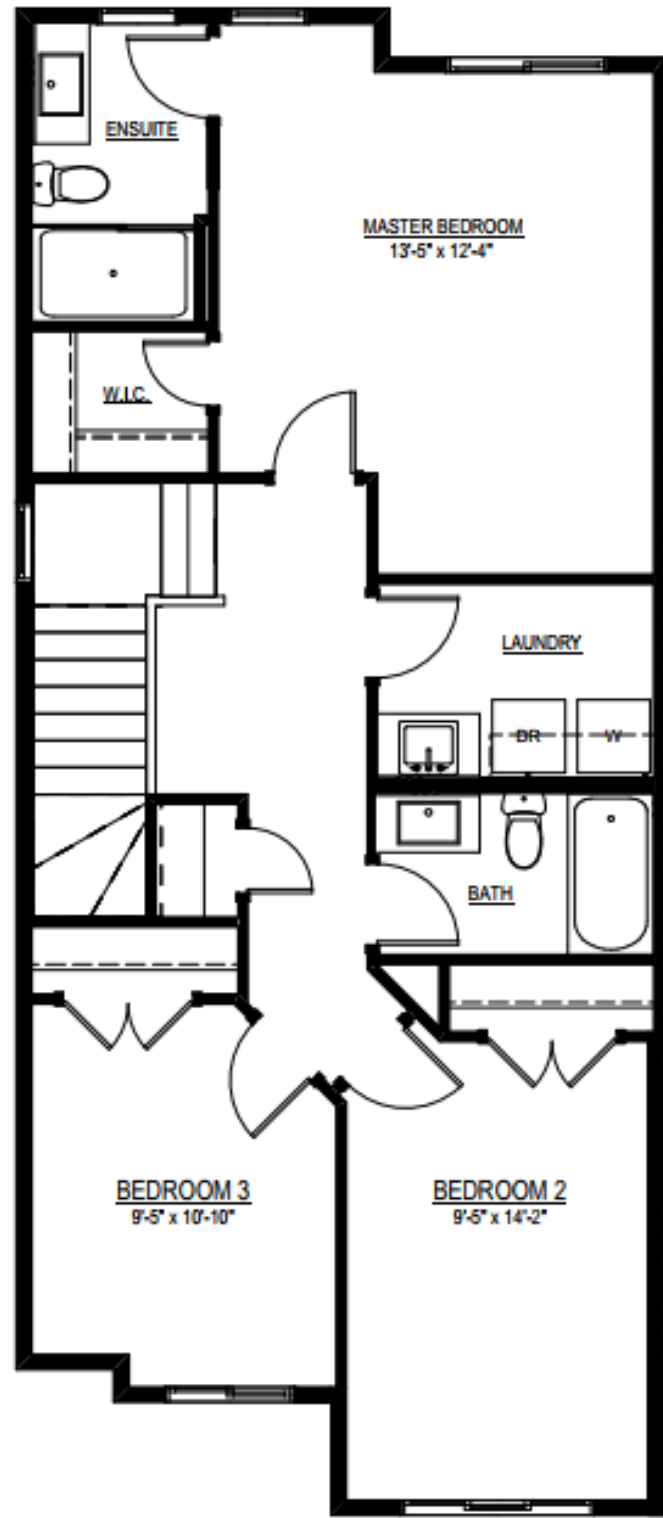

# SOHO D

Front-Attached Duplex

1450 - 1550 sq.ft.

3 bed

2.5 bath

 [sales@akashhomes.com](mailto:sales@akashhomes.com)

 [AkashHomes.com](https://www.AkashHomes.com)

MAIN FLOOR

SECOND FLOOR