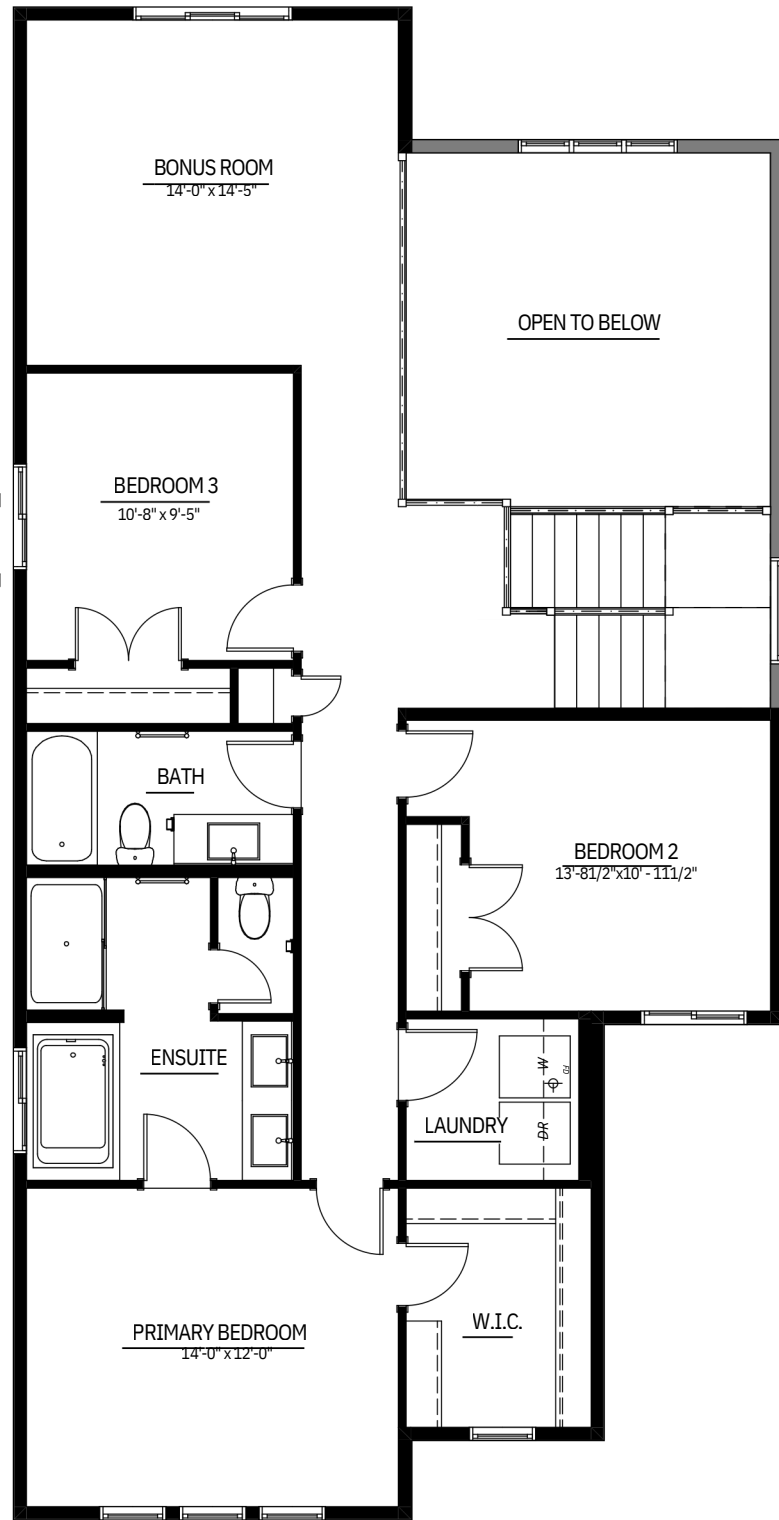

GABRIELLE

Front-Attached Single Family

2250-2300 sq.ft.

4 bed

3 bath

 sales@akashhomes.com

 [AkashHomes.com](https://www.AkashHomes.com)

MAIN FLOOR

SECOND FLOOR