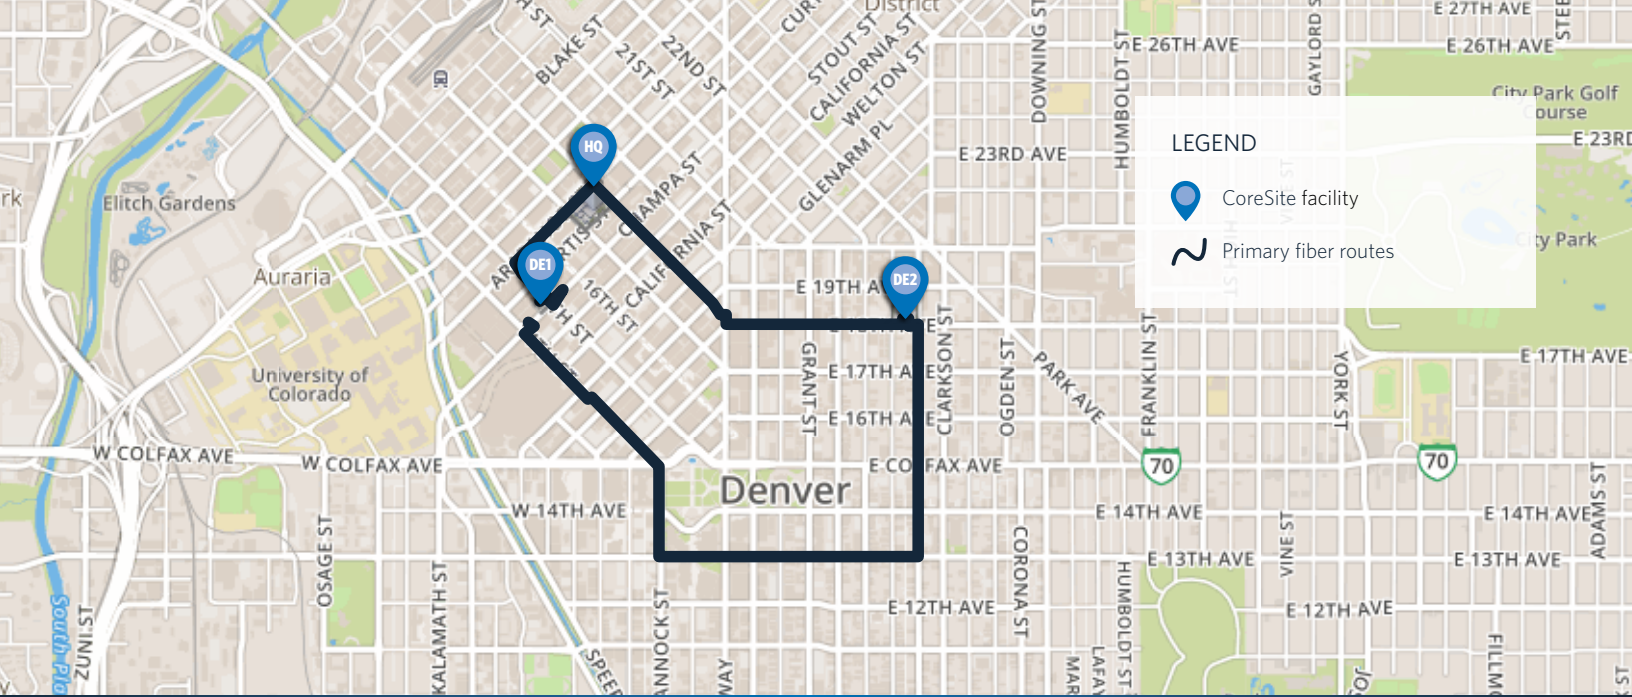

AVAILABLE CLOUD PROVIDERS

CoreSite
**OPEN CLOUD
EXCHANGE®**

Google Cloud

Microsoft
Azure

IBM Cloud

WHY CORESITE?

Premium Performance

CoreSite's Denver data centers are the go-to location for your most performance-sensitive applications in this market.

WHY DENVER?

Center of it All

Denver is strategically situated at the convergence of multiple fiber plants and is a major point of interconnection for the central United States.