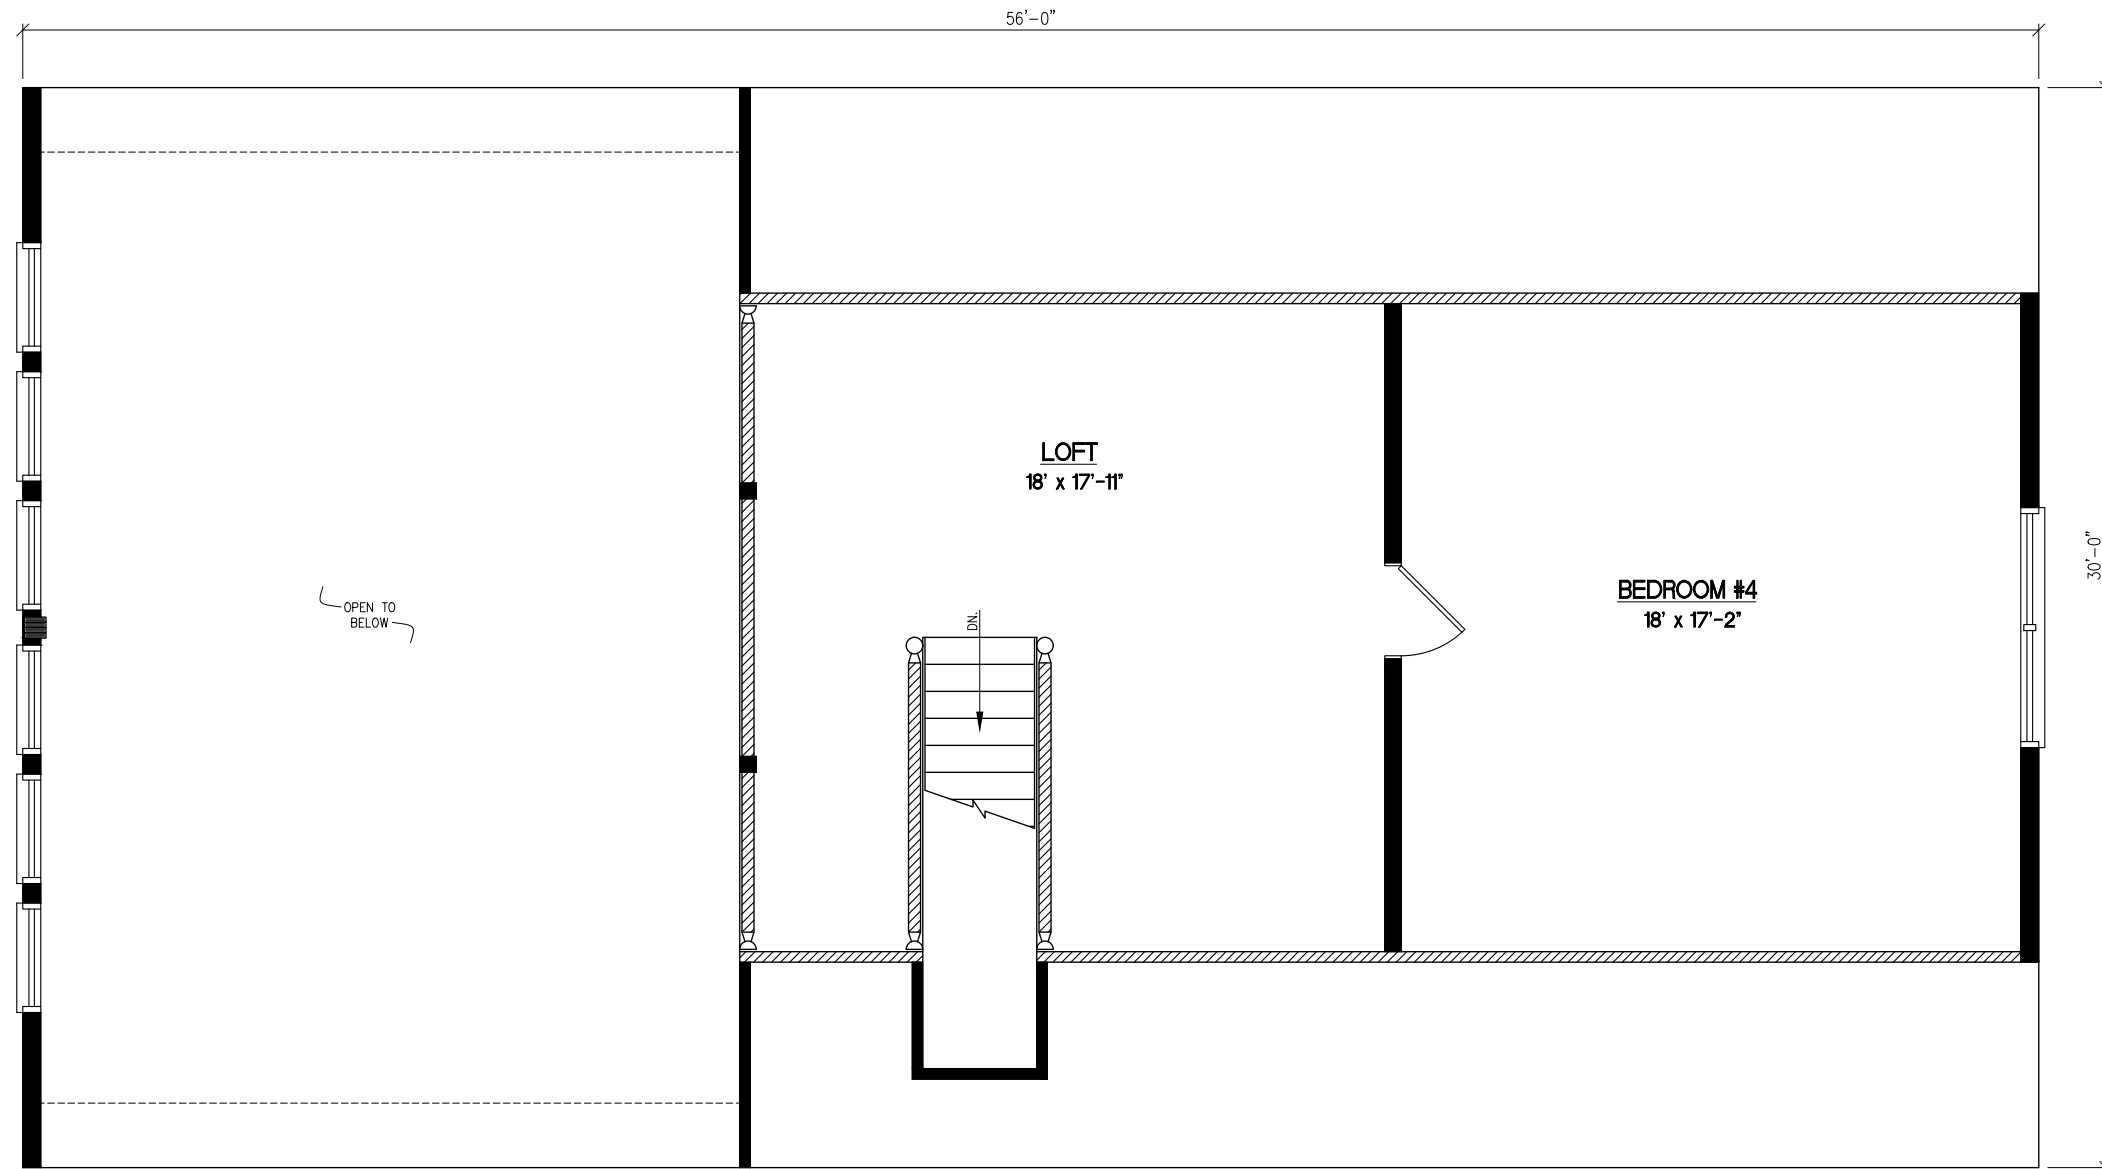

GLACIER HOME 30X56 1680 sq.ft.

GLACIER HOME LOFT 670 sq.ft.