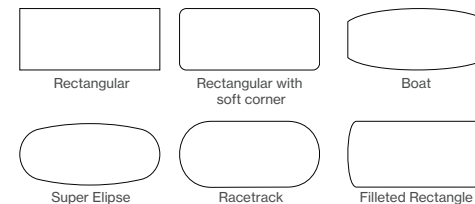

The tables' unique shaped base can accommodate and conceal wire management, while the removable base panels allow for complete access to wiring without the need for tools.

**Leg / Base Options:** 3 sizes 22" x 13" (36"- 48"d tops) / 28" x 17" (54" & 60"d tops) / 35" x 21" (66" & 72"d tops)

**Surface Shapes**

All standard Nienkämper veneers and laminates

**Edge Details**

**Connectivity**

Under mounted usb a + c units, forum, double sided forum, all vox simple forums

**Sizes**

Length- 96", 108", 120", 132", 144", 156", 186", 180", 192", 204", 216", 228", 240"  
Depths- 36", 42", 48", 54", 60", 66", 72"  
Height- 29"