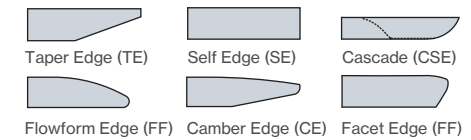

The tables' unique shaped base can accommodate and conceal wire management, while the removable base panels allow for complete access to wiring without the need for tools.

**Leg / Base Options:** 3 sizes 22" x 13" (36"- 48"d tops) / 28" x 17" (54" & 60"d tops) / 35" x 21" (66" & 72"d tops)

**Leg / Base Finish:** all standard Nienkämper veneer, stains and finishes.

**Cable Management:** typically through base via rail clips, wire wheel in base, cable conduit also available for more capacity

**Surface Shapes**

All standard Nienkämper veneers and laminates

**Edge Details**

**Connectivity**

Under mounted usb a + c units, forum, double sided forum, all vox simple forums

**Sizes**

Length- 96", 108", 120", 132", 144", 156", 186", 180", 192", 204", 216", 228", 240"  
Depths- 36", 42", 48", 54", 60", 66", 72"  
Height- 29"