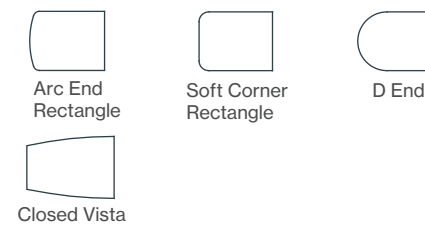

Una Media Wall
modus ID

The Una Collection includes wall-mounted tables, media wall tables, and smaller meeting tables – ideal for compact spaces or collaborative zones – each featuring the signature Flex-Knit base to maintain visual continuity across different applications. Integrated power and data, along with concealed wire management, are thoughtfully built into each piece to support seamless connectivity while preserving the clean, modern aesthetic. Every element emphasizes flexibility, clean lines, and material innovation, creating a cohesive and forward-thinking furniture system.

Top Shapes:

Edge Details:

Top Finishes:

All standard Nienkämper veneer and plastic laminates including finger print resistant.

Table Options:

Free standing for 2 sided applications and wall mounted

Media Wall Finishes:

Fabric, Veneer, Plastic Laminate

Sizes:

Lengths: 54", 60", 68", 72"

Widths: 42", 48", 54"

Tops: 1 ¼" thick

Fixed Height: 29", 38"

Media Wall Panel Size: 38 ¼" Tall x 10" wider than top

Base Finish: