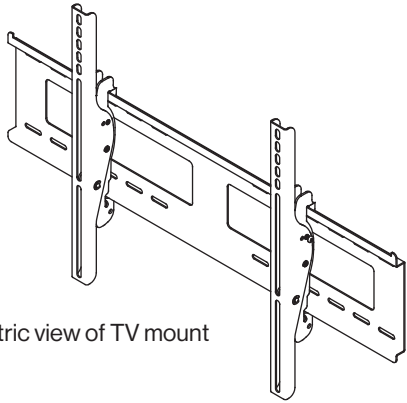

GATEWAY™ MEDIA WALL TABLES

WIRING HEIGHT ADJUSTABLE MEDIA WALLS

Gateway Table Top TV Bracket allows the Monitor to ride up and down with the Table (height adjustable models only). Accepts most flat panel TV mounts. Monitor and wall mount by others.

Monitor power and HDMI cables are channeled through the TV and into the screen via the slide grommet which allows cabling to move freely with the TV.

Height adjustable power cable plugs into surge suppressor

Optional cable access at back of panel needs to be specified when ordering Standard Gateway media walls do not come with grommet in back of wall.

GATEWAY™ MEDIA WALL TABLES

TV WALL MOUNT BRACKETS

Isometric view of TV mount