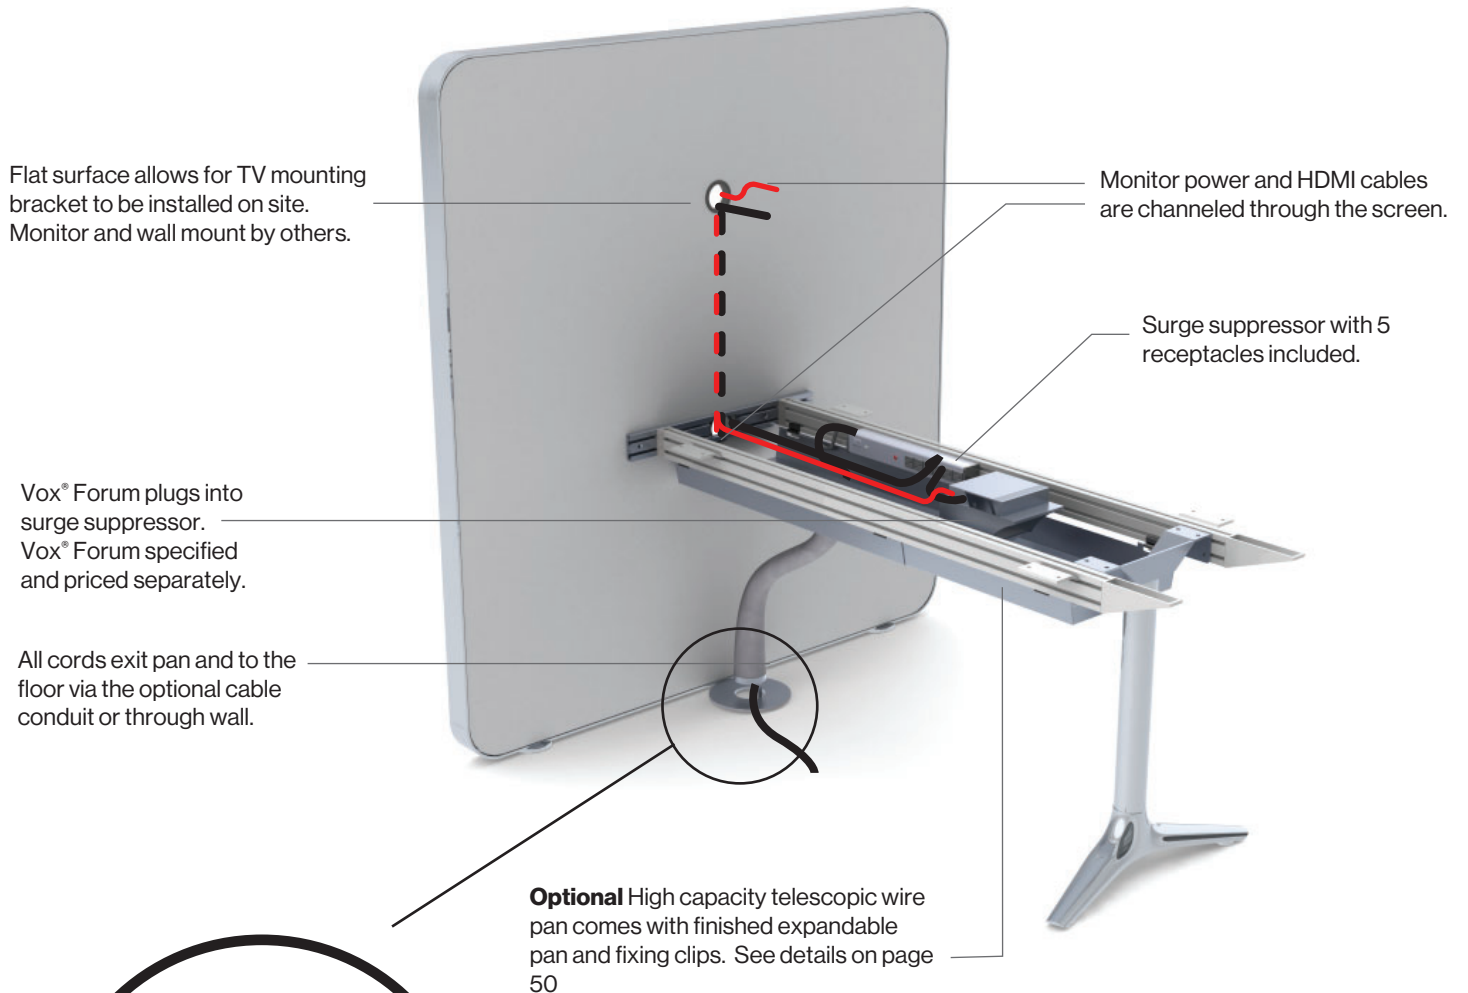

High Wire Capacity Fixed Height Gateway Base
Cable Exit Through Column in 2 locations & Base

Height Adjustable Gateway Base
No Cable Pass Through

GATEWAY™ MEDIA WALL TABLES

WIRING STRAIGHT MEDIA WALLS

Gateway monitor adapter included.
Curved Media Screen only.
Accepts most flat panel TV mounts.
Monitor and wall mount by others.

Optional cable access at back of panel needs to be specified when ordering. Standard Gateway media walls do not come with grommet in back of wall.

GATEWAY™ MEDIA WALL TABLES

WIRING STRAIGHT MEDIA WALLS

Cable Conduit expands from 2" dia. to 4" dia. to accommodate large quantities of cable (not to scale)

GATEWAY™ MEDIA WALL TABLES

WIRING HEIGHT ADJUSTABLE MEDIA WALLS

Gateway Table Top TV Bracket allows the Monitor to ride up and down with the Table (height adjustable models only). Accepts most flat panel TV mounts. Monitor and wall mount by others.

Monitor power and HDMI cables are channeled through the TV and into the screen via the slide grommet which allows cabling to move freely with the TV.

Height adjustable power cable plugs into surge suppressor