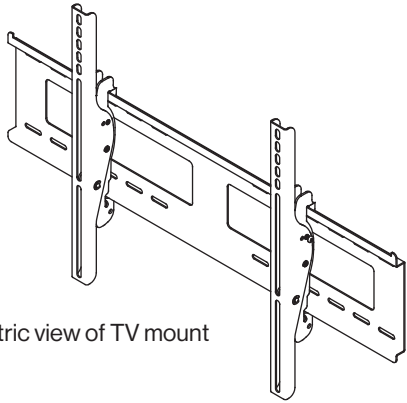

72" h

96"

60" Max TV

63" h

65" Max TV

72" h

GATEWAY™ MEDIA WALL TABLES

TV WALL MOUNT BRACKETS

Isometric view of TV mount

Elevation view of TV mount

Gateway screen accepts all manufacturers low profile Flat or tilting mount with a mounting hole Spacing distance from 2" to 8¾".

Low profile mounts approved for use with Gateway Screens are listed below.