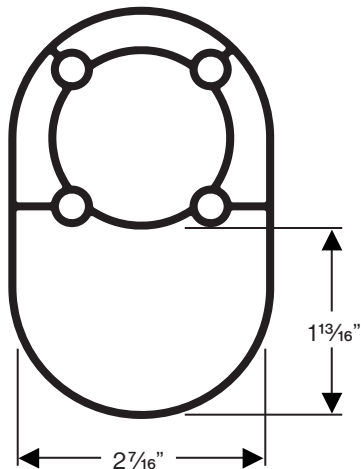

GATEWAY™ MEDIA WALL TABLES

WIRING STRAIGHT MEDIA WALLS

Gateway monitor adapter included.
Curved Media Screen only.
Accepts most flat panel TV mounts.
Monitor and wall mount by others.

Monitor power and HDMI cables are channeled through the screen.

Surge suppressor with 5 receptacles included.

Vox® Forum plugs into surge suppressor.
Vox® Forum specified and priced separately.

Vox® Forum cable cubby, specify when ordering Vox® Forum. For even more wire capacity, select a telescopic wire pan & cable conduit kit. See details on page 50

Run the Surge suppressor power cord through base.

Large capacity post (not to scale)

* Contact customer service for further details.