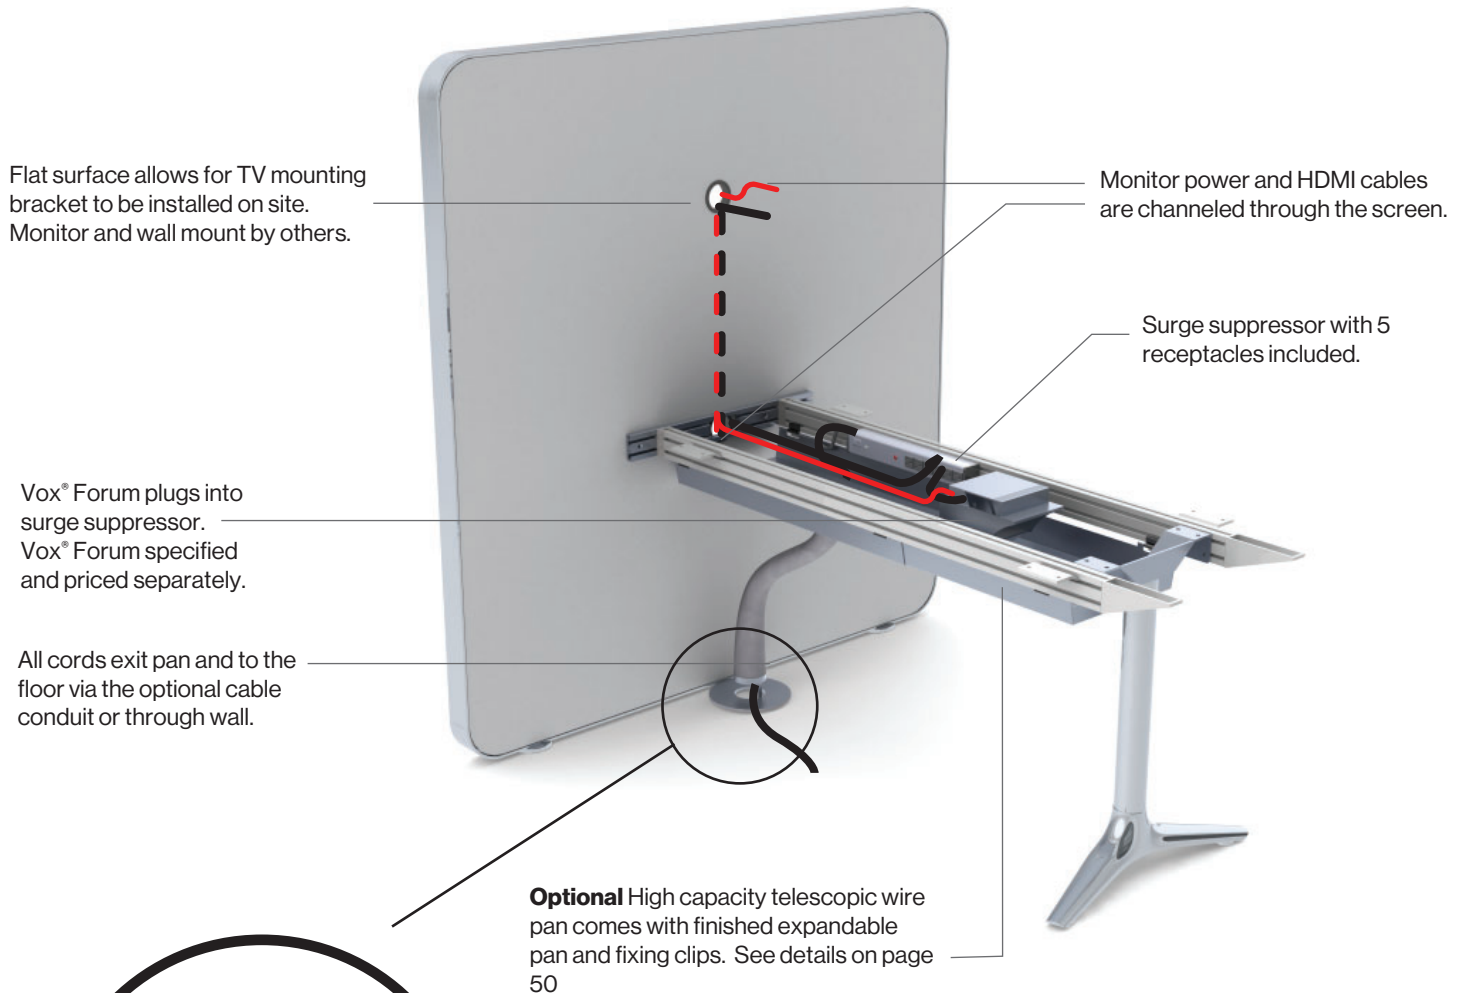

High Wire Capacity Fixed Height Gateway Base
Cable Exit Through Column in 2 locations & Base

Height Adjustable Gateway Base
No Cable Pass Through

GATEWAY™ MEDIA WALL TABLES

WIRING STRAIGHT MEDIA WALLS

Gateway monitor adapter included.
Curved Media Screen only.
Accepts most flat panel TV mounts.
Monitor and wall mount by others.

Optional cable access at back of panel needs to be specified when ordering. Standard Gateway media walls do not come with grommet in back of wall.

GATEWAY™ MEDIA WALL TABLES

WIRING STRAIGHT MEDIA WALLS

Cable Conduit expands from 2" dia. to 4" dia. to accommodate large quantities of cable (not to scale)

GATEWAY™ MEDIA WALL TABLES

WIRING HEIGHT ADJUSTABLE MEDIA WALLS

Gateway Table Top TV Bracket allows the Monitor to ride up and down with the Table (height adjustable models only). Accepts most flat panel TV mounts. Monitor and wall mount by others.

Monitor power and HDMI cables are channeled through the TV and into the screen via the slide grommet which allows cabling to move freely with the TV.

Height adjustable power cable plugs into surge suppressor