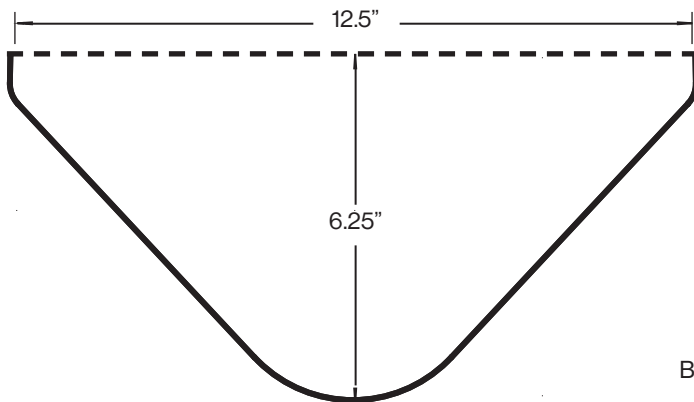

GATEWAY™ MEDIA WALL TABLES

WIRING HEIGHT ADJUSTABLE MEDIA WALLS

Gateway Table Top TV Bracket allows the Monitor to ride up and down with the Table (height adjustable models only). Accepts most flat panel TV mounts. Monitor and wall mount by others.

Vox® Forum plugs into surge suppressor. Vox® Forum specified and priced separately.

A removable shroud conceals cables exiting and hides floor power. * shroud shown semi transparent for wiring clarity, actual component is powder coated silver (PC-01) metal.*

Monitor power and HDMI cables are channeled through the TV and into the screen via the slide grommet which allows cabling to move freely with the TV.

Height adjustable power cable plugs into surge suppressor

Surge suppressor with 5 receptacles included.

Cable Shroud foot print (not to scale)