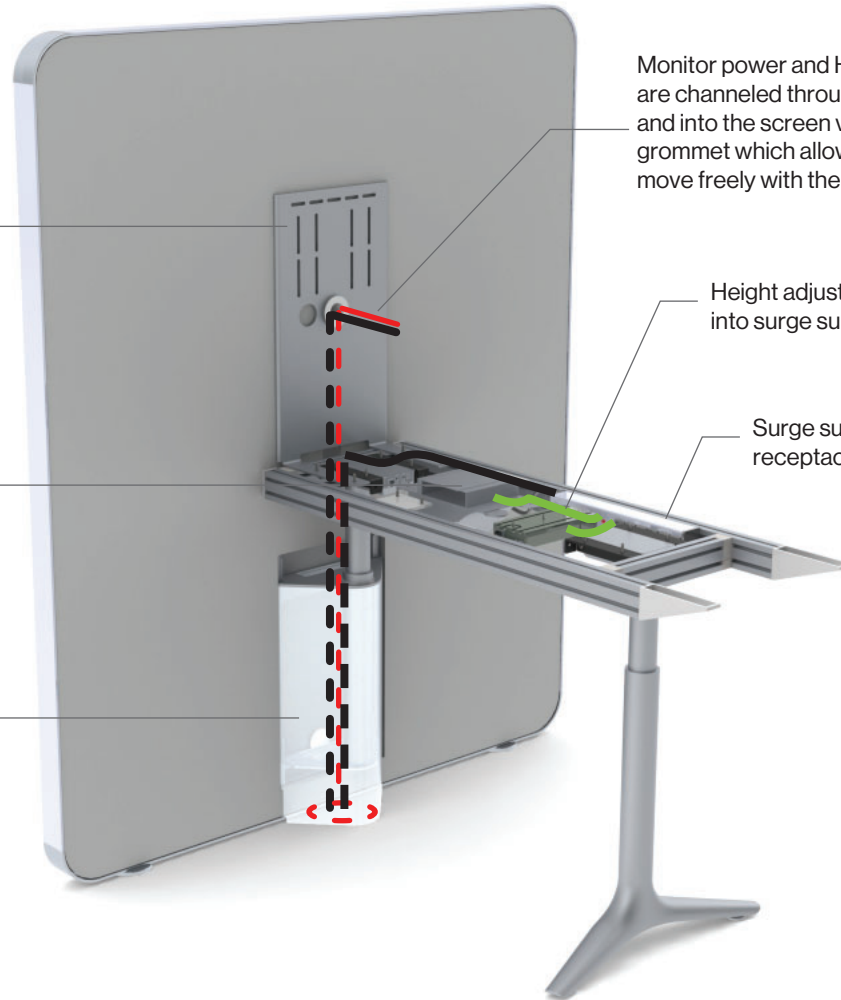

GATEWAY™ MEDIA WALL TABLES

WIRING HEIGHT ADJUSTABLE MEDIA WALLS

Gateway Table Top TV Bracket allows the Monitor to ride up and down with the Table (height adjustable models only). Accepts most flat panel TV mounts. Monitor and wall mount by others.

Vox® Forum plugs into surge suppressor. Vox® Forum specified and priced separately.

A removable shroud conceals cables exiting and hides floor power. * shroud shown semi transparent for wiring clarity, actual component is powder coated silver (PC-01) metal.*

Monitor power and HDMI cables are channeled through the TV and into the screen via the slide grommet which allows cabling to move freely with the TV.

Height adjustable power cable plugs into surge suppressor

Surge suppressor with 5 receptacles included.

Cable Shroud foot print (not to scale)