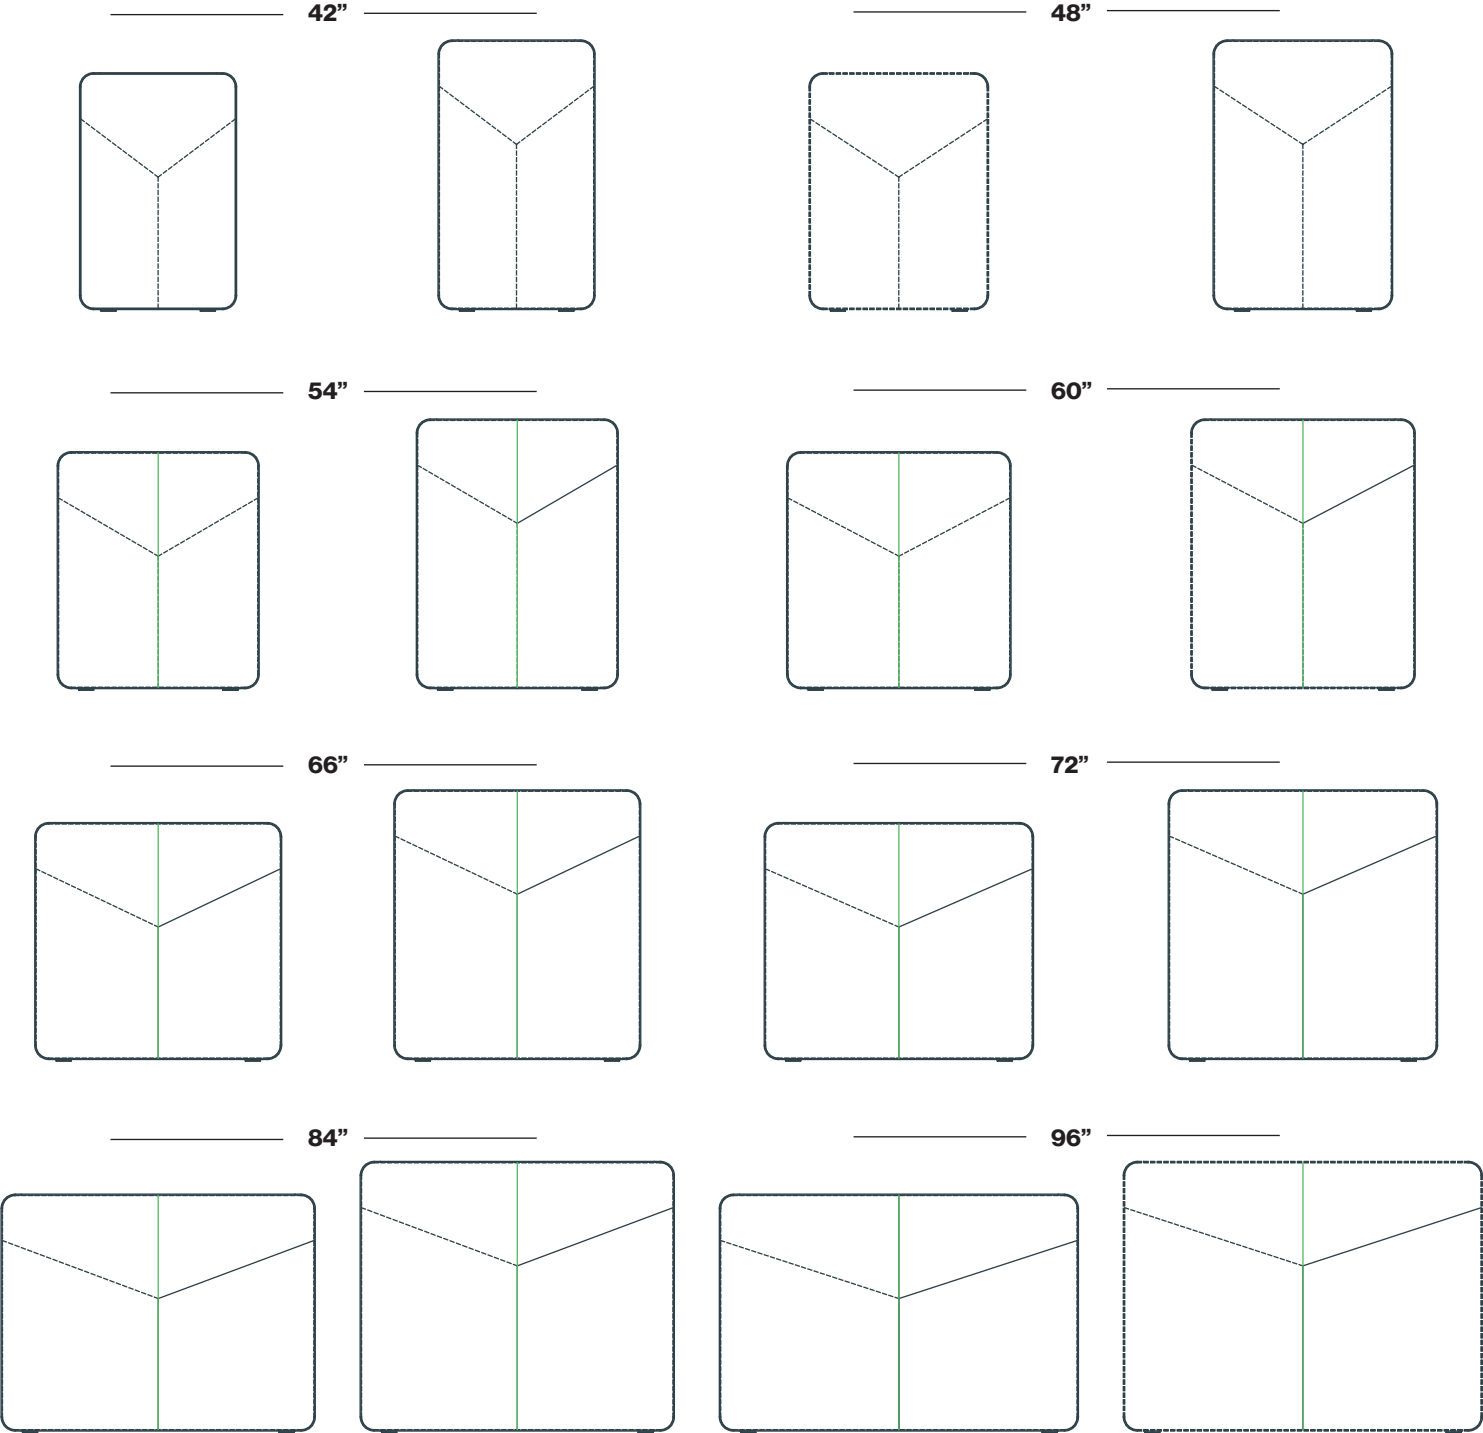

GATEWAY™ MEDIA WALL FABRIC, VENEER & PLASTIC LAMINATE PANELS

All fabric panels have “Y” seam detail as shown to maximize fabric yield. This seam detail starts 12” down from the top of the panel and joins at 27½”. Panels over 60” will have 2 panels.

Veneer & Plastic Laminate panels over 60” wide will have 2 panels.

When specifying custom fabric, veneer or plastic laminate always check with customer service to be sure your material is compatible.