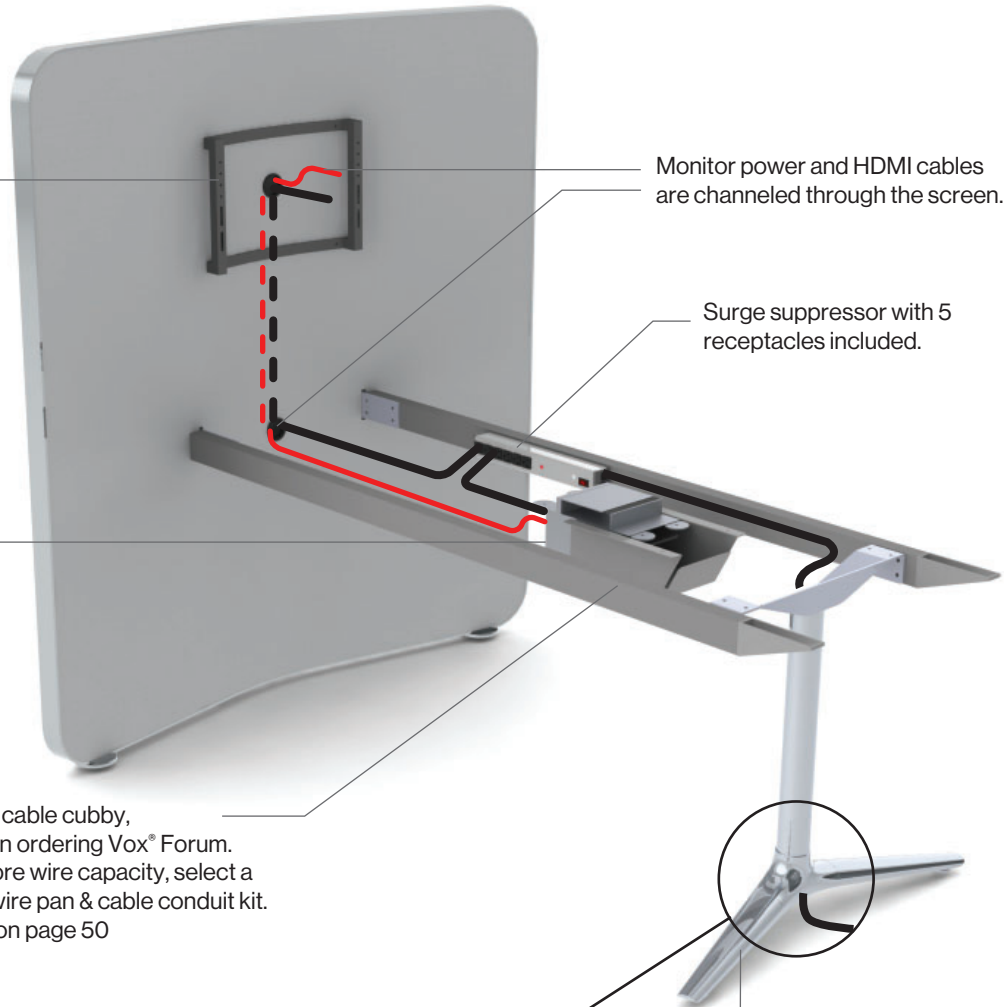

High Wire Capacity Fixed Height Gateway Base
Cable Exit Through Column in 2 locations & Base

Height Adjustable Gateway Base
No Cable Pass Through

GATEWAY™ MEDIA WALL TABLES

WIRING STRAIGHT MEDIA WALLS

Gateway monitor adapter included.
Curved Media Screen only.
Accepts most flat panel TV mounts.
Monitor and wall mount by others.

Optional cable access at back of panel needs to be specified when ordering. Standard Gateway media walls do not come with grommet in back of wall.

GATEWAY™ MEDIA WALL TABLES

WIRING STRAIGHT MEDIA WALLS

Cable Conduit expands from 2" dia. to 4" dia. to accommodate large quantities of cable (not to scale)

Optional 2 1/2" Grommet in back of wall. 6" off of floor.

Optional cable access at back of panel needs to be specified when ordering Standard Gateway media walls do not come with grommet in back of wall.

GATEWAY™ MEDIA WALL TABLES

WIRING HEIGHT ADJUSTABLE MEDIA WALLS

Gateway Table Top TV Bracket allows the Monitor to ride up and down with the Table (height adjustable models only). Accepts most flat panel TV mounts. Monitor and wall mount by others.