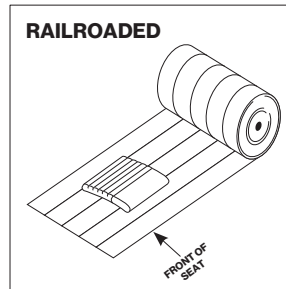

KNOLL TEXTILES:

All Nienkämper seating available in fabric includes pricing for four grades of fabric, see the KnollTextiles grade columns throughout this book. All fabric orders should be made when ordering the furniture. For KnollTextiles samples contact the KnollTextiles Customer Service department at 1.866.565.5858.

All yardage requirements are noted for each model number and option, refer to the pricing charts in this book. All yardage requirements shown in our price list are based on 54" plain material. Fabrics which have a repeat that must be matched, or are less than 54" wide, will require more yardage. Check with Customer Service before ordering. There may be yardage savings for quantity orders of the same model. Check with Customer Service before ordering. ALL COM WILL BE CUT AND APPLIED AT OUR DISCRETION UNLESS SPECIAL CUTTING INSTRUCTIONS ARE INCLUDED IN WRITING WITH THE ORDER. FABRIC PATTERNS SHOULD BE IDENTIFIED AS APPLIED VERTICALLY OR HORIZONTALLY ON A FRAME. WE CANNOT BE HELD RESPONSIBLE FOR RECEIPT OF DEFECTIVE FABRIC AS WE APPLY ALL COM AS FIRST QUALITY GOODS.

Fabric	Plain	2" - 14"	15" - 24"	25" - 27"	28" - 36"
Width	Fabric	Repeat	Repeat	Repeat	Repeat
54"	0%	10%	15%	20%	25%
50"	10%	20%	25%	30%	35%
48"	15%	25%	30%	35%	40%
45"	40%	50%	55%	60%	65%
36"	50%	60%	65%	70%	75%

We cannot be held responsible if yardage supplied is insufficient to complete an order.

CUSTOMER'S OWN MATERIALS:

All furniture listed in this price list that is available with leather has pricing in COL, refer to the COL column throughout this book. Leather is applied to avoid scars, however, some markings are inherent in this natural material. Square footage requirements are based on cow hides measuring 50 sq.ft. per hide. Consult Nienkämper's Customer Service Department for square footage requirements before ordering when using hides that do not meet these requirements. Application instructions must accompany all COL orders. In the absence of these instructions Nienkämper will determine the best method of upholstery.

PLEASE CONTACT YOUR LOCAL REPRESENTATIVE:

For Canada
Customer supplied material must be sent prepaid to:

Nienkämper International, Inc.
257 Finchdene Square
Toronto, Ontario
Canada M1X 1B9

From all locations outside of Canada
Customer supplied material must be sent prepaid to:

Willson International Limited
c/o Nienkämper
257 Finchdene Square
Toronto, Ontario
Canada M1X 1B9

All packages must include a copy of a commercial invoice showing the exact yardage, value and fibre content of the fabric and must indicate our order confirmation number, or customer's purchase order number, and the furniture for which it is intended.