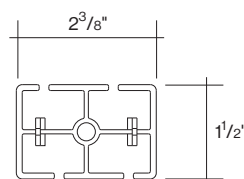

The Vox® Linked Cable Conduit is comprised of a series of plastic elements that are divided into 4 cavities.

As an assembly it bends in a single direction but may also be rotated about its top mount.

A "U" bracket at the top attaches to the support rail.

An 8" diameter counter weight is incorporated at the base which can be positioned to accommodate core drills or receptacle positions. Inside hole diameter is 3.5".

- 2" long segments can be removed to desired length.
- Wire capacity: eighteen 16 gauge cables.