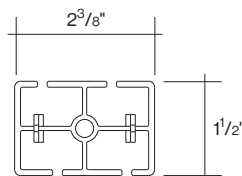

The Vox® Linked Cable Conduit is comprised of a series of plastic elements that are divided into 4 cavities.

As an assembly it bends in a single direction but may also be rotated about its top mount.

A "U" bracket at the top attaches to the support rail.

An 8" diameter counter weight is incorporated at the base which can be positioned to accommodate core drills or receptacle positions. Inside hole diameter is 3.5".

- 2" long segments can be removed to desired length.
- Wire capacity: eighteen 16 gauge cables.