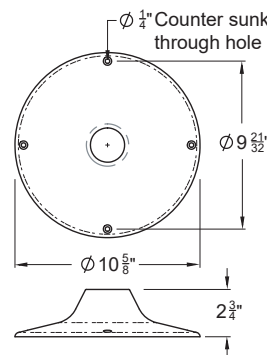

Features:

- Locking tilt with return safety function
- Pneumatic height adjustment
- Synchronized seat-and-back recline
- Tilt tension control
- Top-stitched contrast stitching on leather covers
- Fixed arm with polished finish and black cap is standard
- Powder coated fixed arm finish available (contact customer service for details 800.668.9318)
- Black powder coated 10 5/8" diameter steel jury base that mounts directly to floor (by others)
- Shock resistant memory return gas cylinder with 4" height adjustment and 300lb weight capacity

Upholstered- Armless

Upholstered- Fixed Arm

Seat H"	Arm H"	W"	D"	H"
18-22		18 3/8	25	36 1/2 - 40 1/2
18-22	24 1/2 - 27 1/2	26	25	36 1/2 - 40 1/2

Enlarged Mounting Base Detail

Upholstered back and seat - Armless