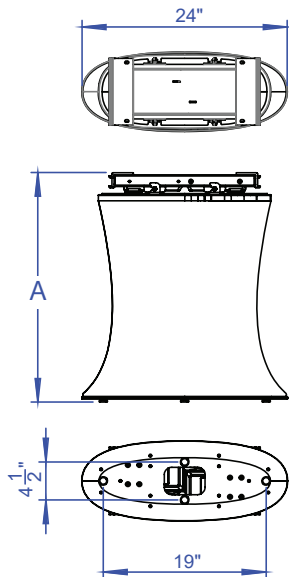

Una CONFERENCE COLLECTION

ELEMENTS

Design - modus.ID

TOP SHAPE

All tops are 1 1/4" thick.

LINEAR TABLE BASE

ROUND TABLE BASE

CONFERENCE & ROUND BASE	DIM "A"
FIXED SEATED (29")	27 1/4"
FIXED STANDING (38")	36 3/4"
HEIGHT ADJ (28 1/2" - 42")	27 1/4" - 36 3/4"