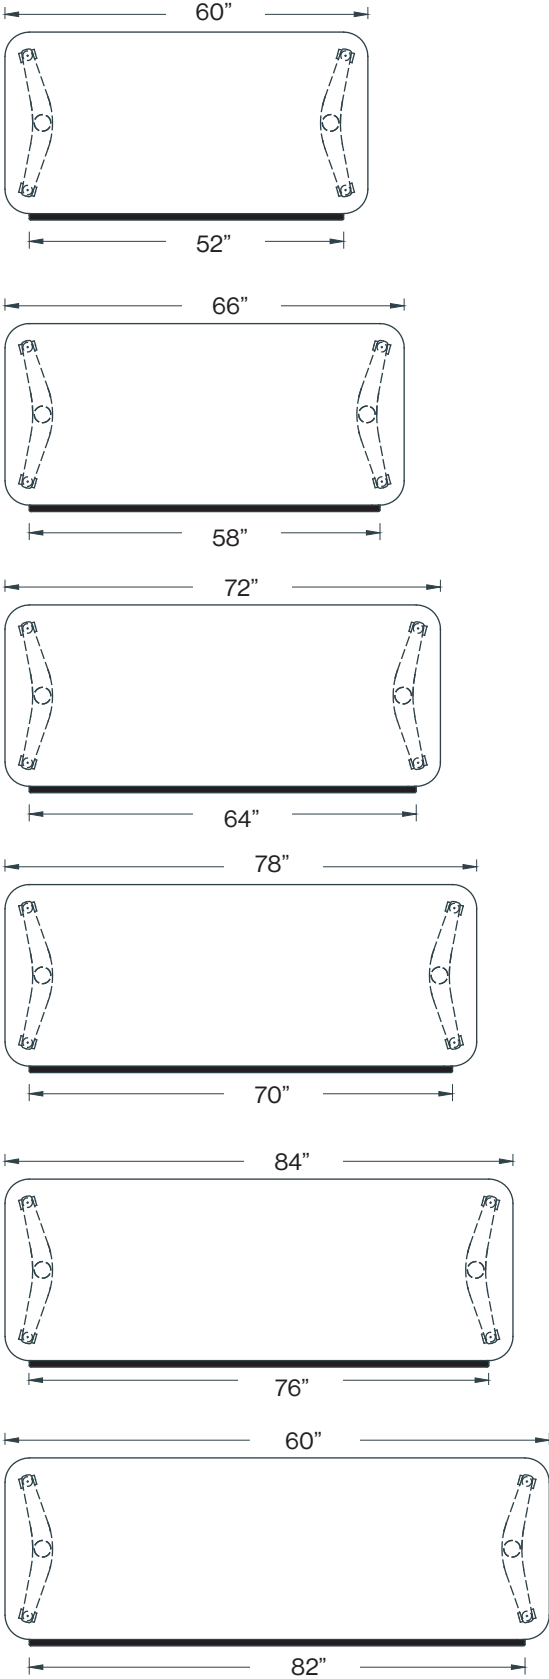

Typical Divider Fit with Soft Corners Rectangle Top