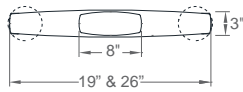

VOX® HEIGHT ADJUSTABLE FLIPTOP™ MEETING TABLES

DETAILS

Vox® FlipTop™ tables with electric height-adjustable columns offer unmatched versatility. Transition from sitting to standing in seconds for a dynamic, flexible workspace. The quiet electric mechanism adjusts the height from 27 $\frac{3}{8}$ " to 52 $\frac{3}{4}$ ", keeping both columns perfectly synchronized. Designed for comfort and adaptability, Vox® FlipTop™ tables support a range of postures throughout the day.

Flush Legs This option allows multiple tables to be positioned together while maximizing knee space for the user.

Inset Legs This option maximizes the number of users allowing seating at the end of tables.

Flush Leg Style

67/10" 38" hinge release distance

Inset Leg Style

12/15" 38" hinge release distance

Description

Base Width "

Details

Height Adjustable Vox FlipTop T-Base

19" Base for 24" deep tops

26" Base for 30" & 36" deep tops

Power & Connectivity

PLAN VIEW

Storage

Table Length	4 Tables
For 24" Deep Tops	
60	75x59
66	82x59
72	89x59
78	96x59
84	103x59
For 30" to 36" Deep Tops	
60	75x73
66	82x73
72	89x73
78	96x73
84	103x73

FEATURES: