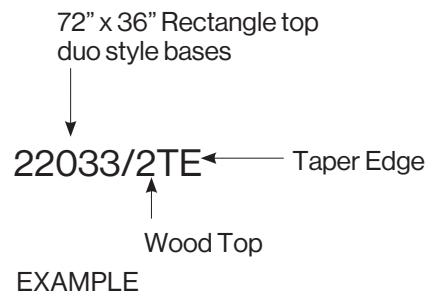

# EDGE DETAILS - CONFERENCE TABLES

Conference tables with tops that are 1¼" thick have 6 edge profiles to choose from. To select:

Facet Edge add "FC" after the table model number

Taper Edge add "TE" after the table model number

- Rectangle shape, Boat shape, Vista shape and Congress shape tops specified with a Flowform Edge have this edge profile on two sides only, with self edges on the two ends of the top.
- All conference table tops are 1¼" thick, edges are manufactured with a profiled solid wood edge.
- Camber edge is standard with an 8" radius corner feature on rectangle, boat, square, and vista shaped tops.