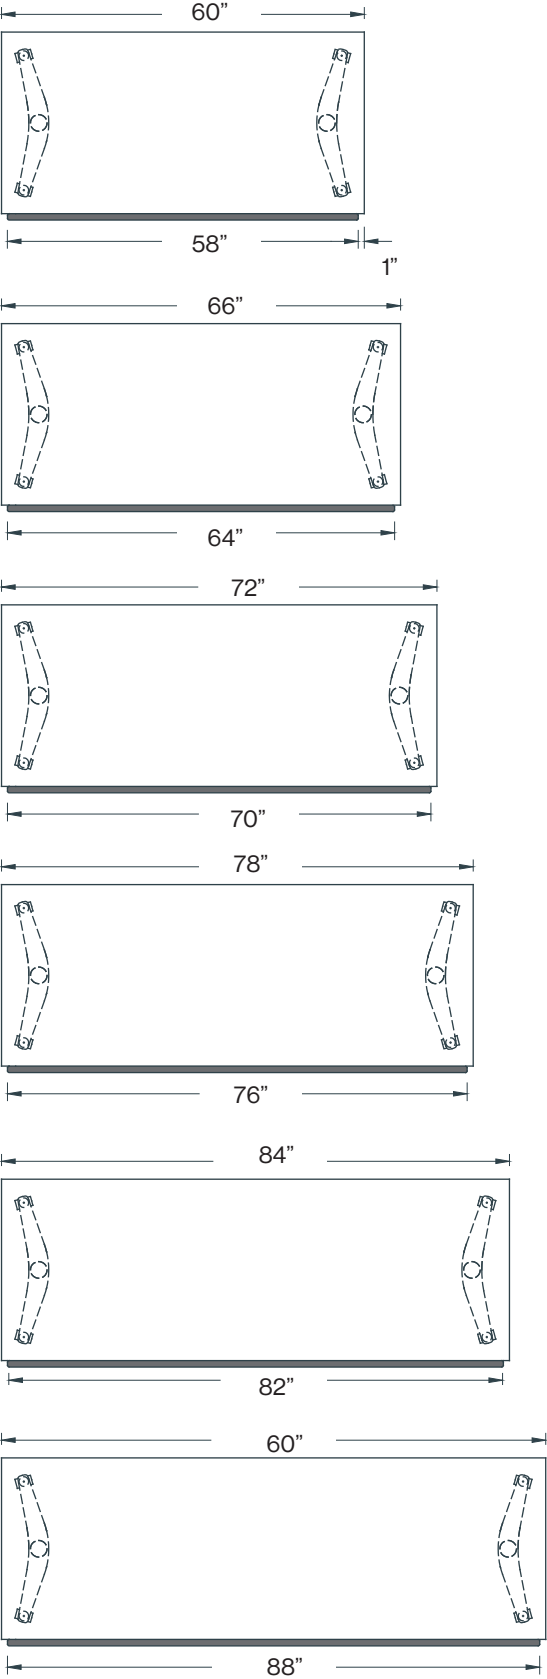

GATEWAY™ PRIVACY DIVIDER PANELS
PRIVACY DIVIDER PANEL SIZE SPECIFICATION

Typical Divider Fit with Rectangle Top