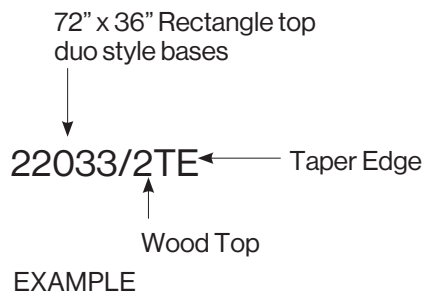

EDGE DETAILS - CONFERENCE TABLES

Conference tables with tops that are 1¼" thick have 6 edge profiles to choose from. To select:

Facet Edge add "FC" after the table model number

Taper Edge add "TE" after the table model number

- Rectangle shape, Boat shape, Vista shape and Congress shape tops specified with a Flowform Edge have this edge profile on two sides only, with self edges on the two ends of the top.
- All conference table tops are 1¼" thick, edges are manufactured with a profiled solid wood edge.
- Camber edge is standard with an 8" radius corner feature on rectangle, boat, square, and vista shaped tops.