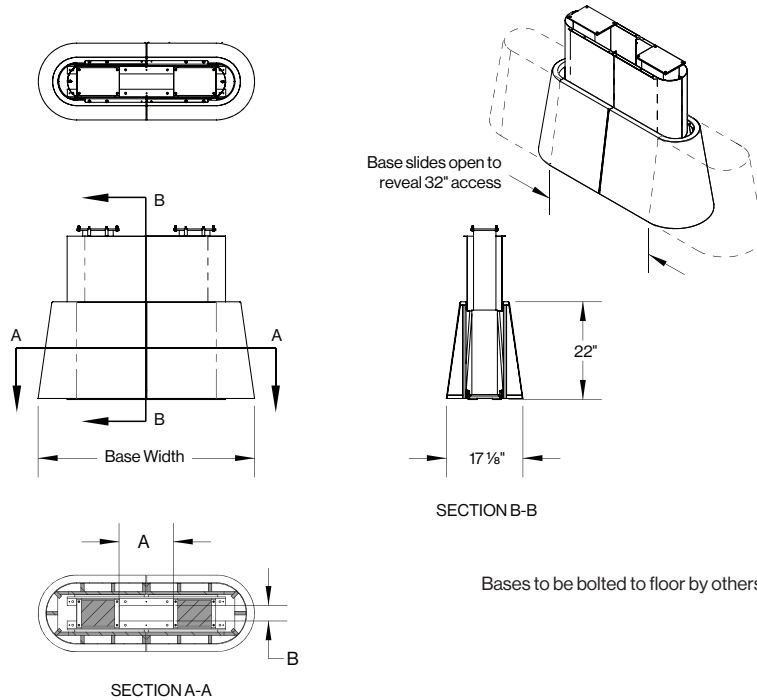

VOX® LCS CONFERENCE BASE INTERIOR CLEARANCES

LCS Conference and Round Base - Available in two fixed heights (29" and 38") and a height-adjustable option (29½"–42"), the LCS collection offers a stylish solution for conference rooms. Race track-shaped bases slide open at the center for easy access to wiring and floor power. Dimensions for floor core drills or flush receptacles are provided. Bases are fully upholstered in black or charcoal Neather with contrasting stitching. Sit/stand models feature premium-quality powered lifts. Detailed drawings, including base locations, can be downloaded from www.nienkamper.com

Height Adjustable

Table Length"	Base Width"	Base Depth"	Base Height"	Interior Clearance A"	Interior Clearance B"	Openings
96 - 144	48¾"	17 ⅞"	22"	12 ⅝"	3½"	1
156	72¾"	17 ⅞"	22"	12"	10"	1

Fixed Height

96 - 132	48¾"	17 ⅞"	22"	12 ⅝"	3½"	1
144 - 156	68 ⅝"	17 ⅞"	22"	12 ⅝"	3½"	1
168	81 ⅝"	17 ⅞"	22"	12"	10"	1
180	89 ⅝"	17 ⅞"	22"	12"	10"	1
192	106 ⅝"	17 ⅞"	22"	12"	10"	2
204	121 ⅝"	17 ⅞"	22"	12"	10"	2
216	133 ⅝"	17 ⅞"	22"	12"	10"	2
228	145 ⅝"	17 ⅞"	22"	12"	10"	2
240	149 ⅝"	17 ⅞"	22"	12"	10"	2

Description

LCS CONFERENCE - FIXED & HEIGHT ADJUSTABLE BASE PLAN VIEW