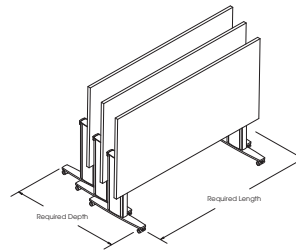

END ELEVATION

END ELEVATION-UP

Storage

Table Length	4 Tables
For 24" Deep Tops	
60	75x59
66	82x59
72	89x59
78	96x59
84	103x59
For 30" to 36" Deep Tops	
60	75x73
66	82x73
72	89x73
78	96x73
84	103x73

FEATURES: