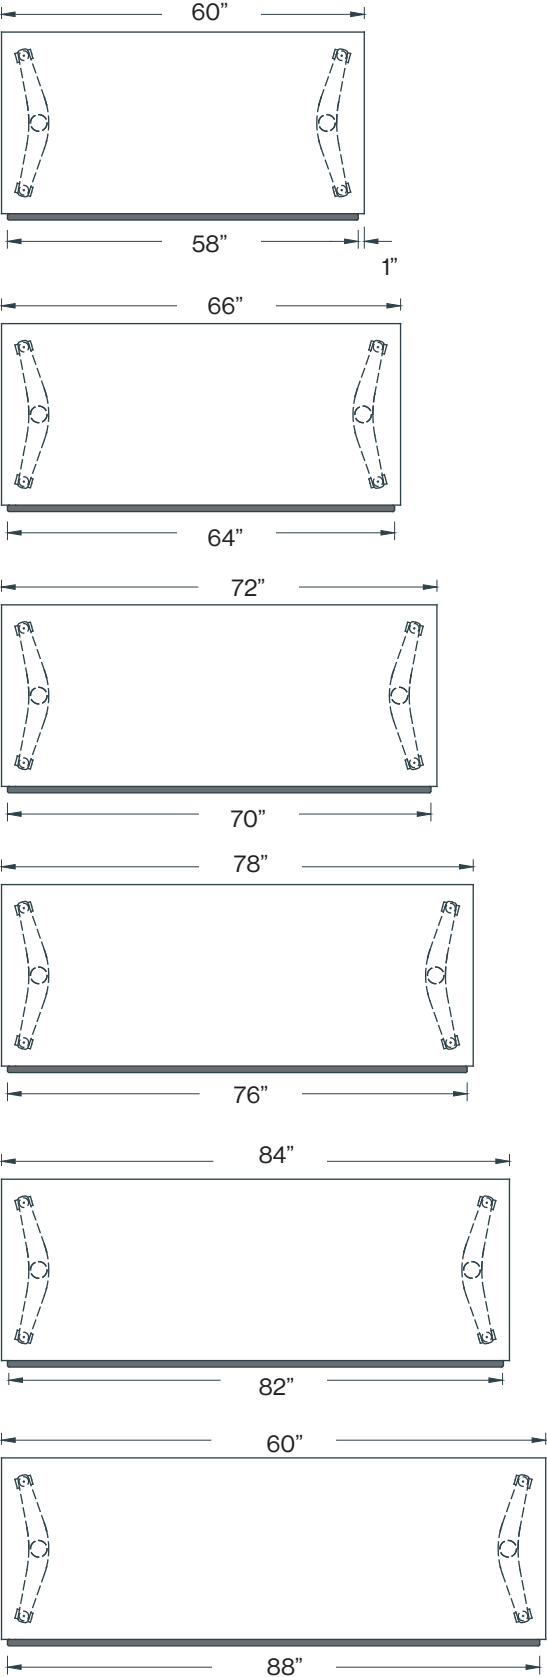

GATEWAY™ PRIVACY DIVIDER PANELS
PRIVACY DIVIDER PANEL SIZE SPECIFICATION

Typical Divider Fit with Rectangle Top