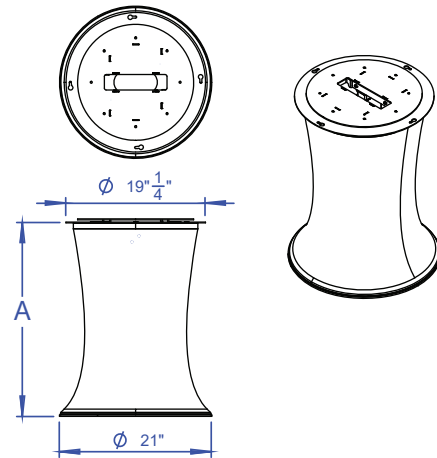

Boat

Super Ellipse

Race Track

Closed Vista

Round

LINEAR TABLE BASE

ROUND TABLE BASE

CONFERENCE & ROUND BASE	DIM "A"
FIXED SEATED (29")	27 1/4"
FIXED STANDING (38")	36 3/4"
HEIGHT ADJ (28 1/2" - 38")	27 1/4" - 36 3/4"