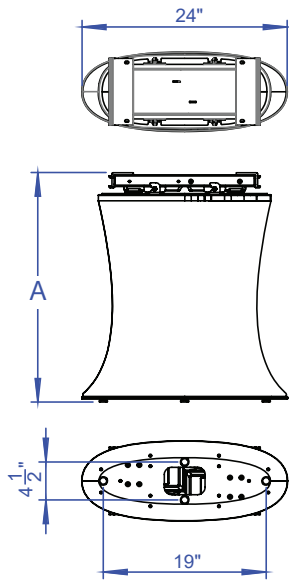

Boat

Super Ellipse

Race Track

Closed Vista

Round

LINEAR TABLE BASE

ROUND TABLE BASE

CONFERENCE & ROUND BASE	DIM "A"
FIXED SEATED (29")	27 1/4"
FIXED STANDING (38")	36 3/4"
HEIGHT ADJ (28 1/2" - 38")	27 1/4" - 36 3/4"