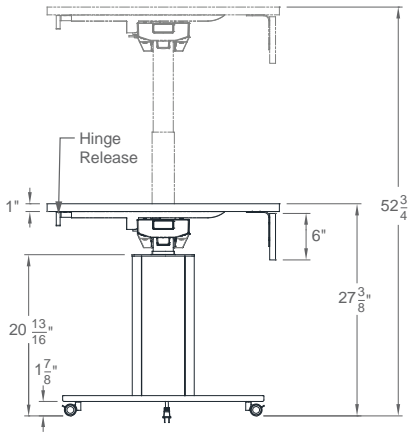

19" Base for 24" deep tops

26" Base for 30" & 36" deep tops

Power & Connectivity

PLAN VIEW

Integrated Power Locations

Integrated Dual Power

Simple Popup Forum

Simple Forum