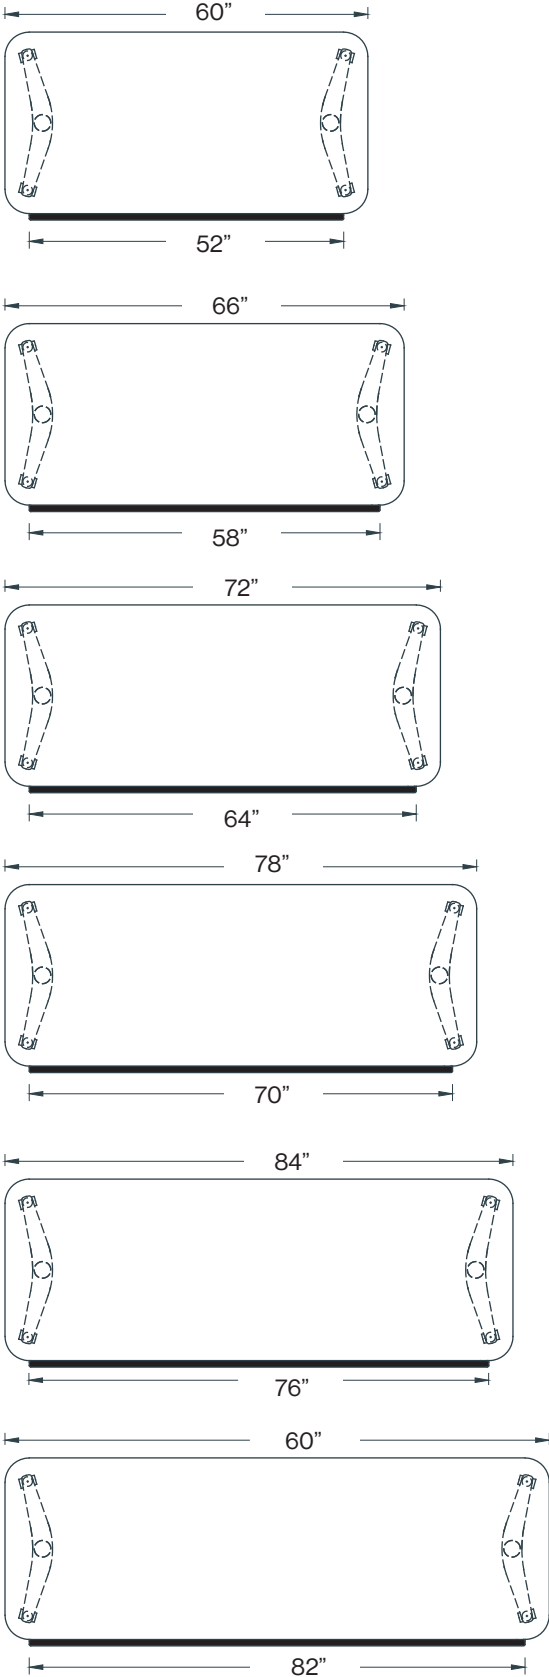

Typical Divider Fit with Soft Corners Rectangle Top