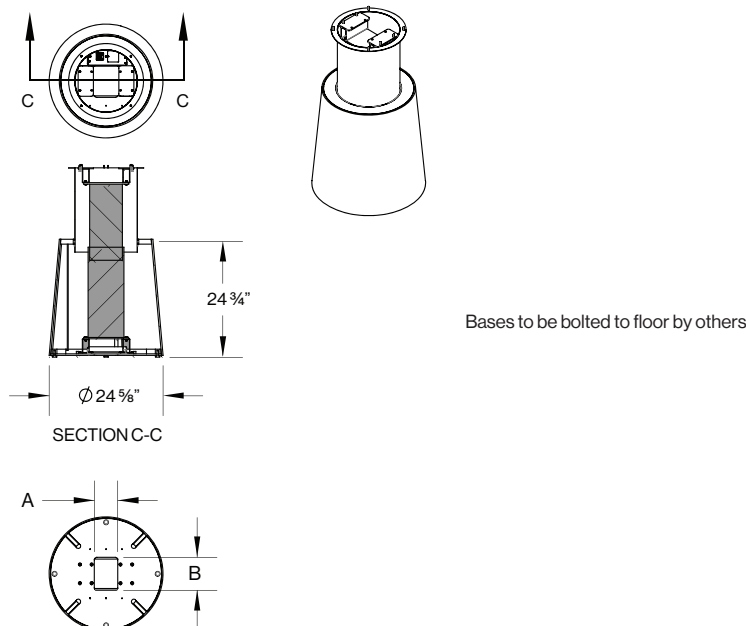

Description

LCS CONFERENCE - FIXED & HEIGHT ADJUSTABLE BASE PLAN VIEW

Description

LCS ROUND CONFERENCE - FIXED & HEIGHT ADJUSTABLE PLAN VIEW

Base Diameter"	Base Height"	Interior Clearance A"	Interior Clearance B"
24 ⅝"	24 ¾"	5"	7"