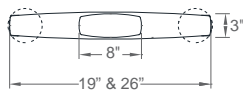

VOX® HEIGHT ADJUSTABLE FLIPTOP™ MEETING TABLES

DETAILS

Vox® FlipTop™ tables with electric height-adjustable columns offer unmatched versatility. Transition from sitting to standing in seconds for a dynamic, flexible workspace. The quiet electric mechanism adjusts the height from 27 $\frac{3}{8}$ " to 52 $\frac{3}{4}$ ", keeping both columns perfectly synchronized. Designed for comfort and adaptability, Vox® FlipTop™ tables support a range of postures throughout the day.

Flush Legs This option allows multiple tables to be positioned together while maximizing knee space for the user.

Inset Legs This option maximizes the number of users allowing seating at the end of tables.

Flush Leg Style

67/10" 38" hinge release distance

Inset Leg Style

12/15" 38" hinge release distance

Description

Base Width "

Details

Height Adjustable Vox FlipTop T-Base

19" Base for 24" deep tops

26" Base for 30" & 36" deep tops

Power & Connectivity

PLAN VIEW

Storage

Table Length	4 Tables
For 24" Deep Tops	
60	75x59
66	82x59
72	89x59
78	96x59
84	103x59
For 30" to 36" Deep Tops	
60	75x73
66	82x73
72	89x73
78	96x73
84	103x73

FEATURES:

TOP FINISH All standard veneers, stains and finishes. All standard plastic laminates and fingerprint resistant laminates.

FRAME FINISH Gray powder coat finish is standard. *No customization is available for frame finish.

BASE FINISH Column and foot are offered in silver anodizing as standard finish but all Nienkämper anodized finishes are possible for upcharge. Contact customer service for details at **800.668.9318**.

POWER OPTIONS Integrated dual power outlets, Simple Forum and Simple PopUp Forums are available. Contact customer service for details at **800.668.9318**.