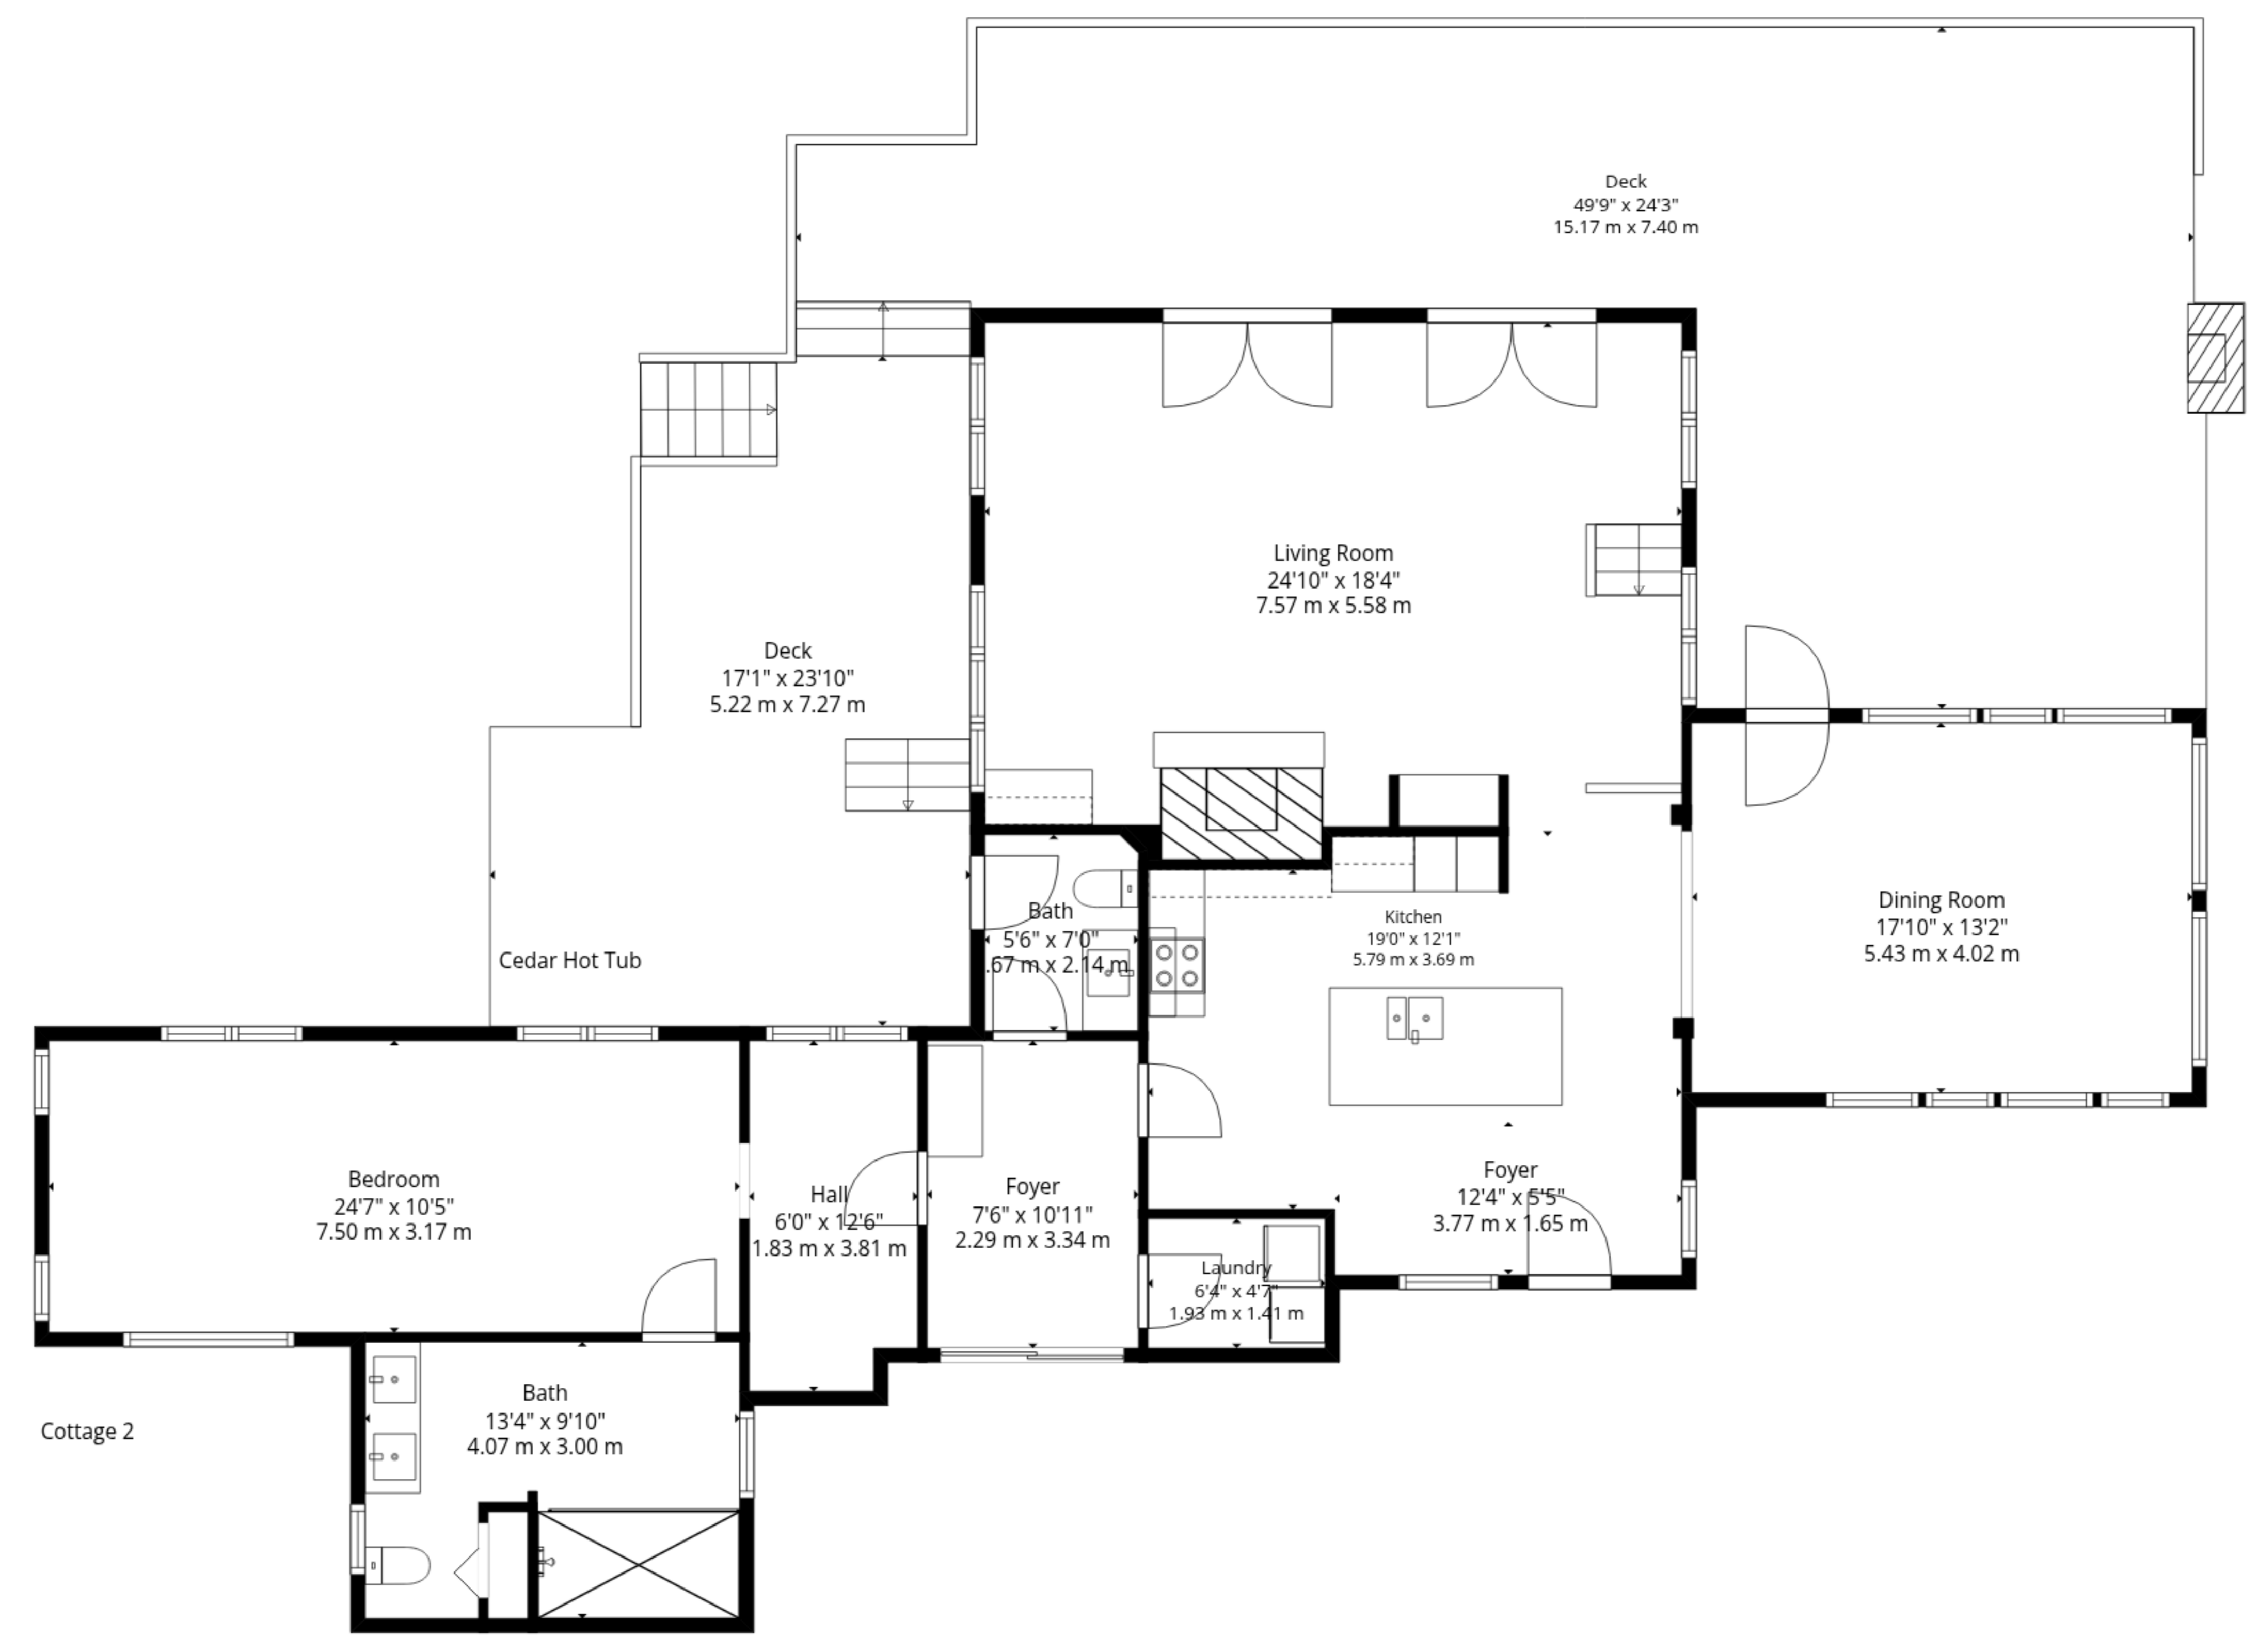

Boathouse: (Excluded areas 1283 sq. ft, 119 m2)

Cottage 1: 1081 sq. ft, 100 m2 (Excluded areas 497 sq. ft, 47 m2)

Bunkie: 0 sq. ft, 0 m2 (Excluded areas 102 sq. ft, 10 m2)

Cottage 2: 1732 sq. ft, 161 m2 (Excluded areas 1083 sq. ft, 101 m2)

Cottage 2 upper level: 294 sq. ft, 27 m2 (Excluded areas 106 sq. ft, 9 m2)

Total GLA: 3107 sq. ft, 288 m2 | Total: 6178 sq. ft, 574 m2

Boathouse: (Excluded areas 1283 sq. ft, 119 m2)

Cottage 1: 1081 sq. ft, 100 m2 (Excluded areas 497 sq. ft, 47 m2)

Bunkie: 0 sq. ft, 0 m2 (Excluded areas 102 sq. ft, 10 m2)

Cottage 2: 1732 sq. ft, 161 m2 (Excluded areas 1083 sq. ft, 101 m2)

Cottage 2 upper level: 294 sq. ft, 27 m2 (Excluded areas 106 sq. ft, 9 m2)

Cottage 1

Bunkie

Cottage 2 Upper Level

Boathouse

Cottage 2

Total GLA: 3107 sq. ft, 288 m2 | Total: 6178 sq. ft, 574 m2

Boathouse: (Excluded areas 1283 sq. ft, 119 m2)

Cottage 1: 1081 sq. ft, 100 m2 (Excluded areas 497 sq. ft, 47 m2)