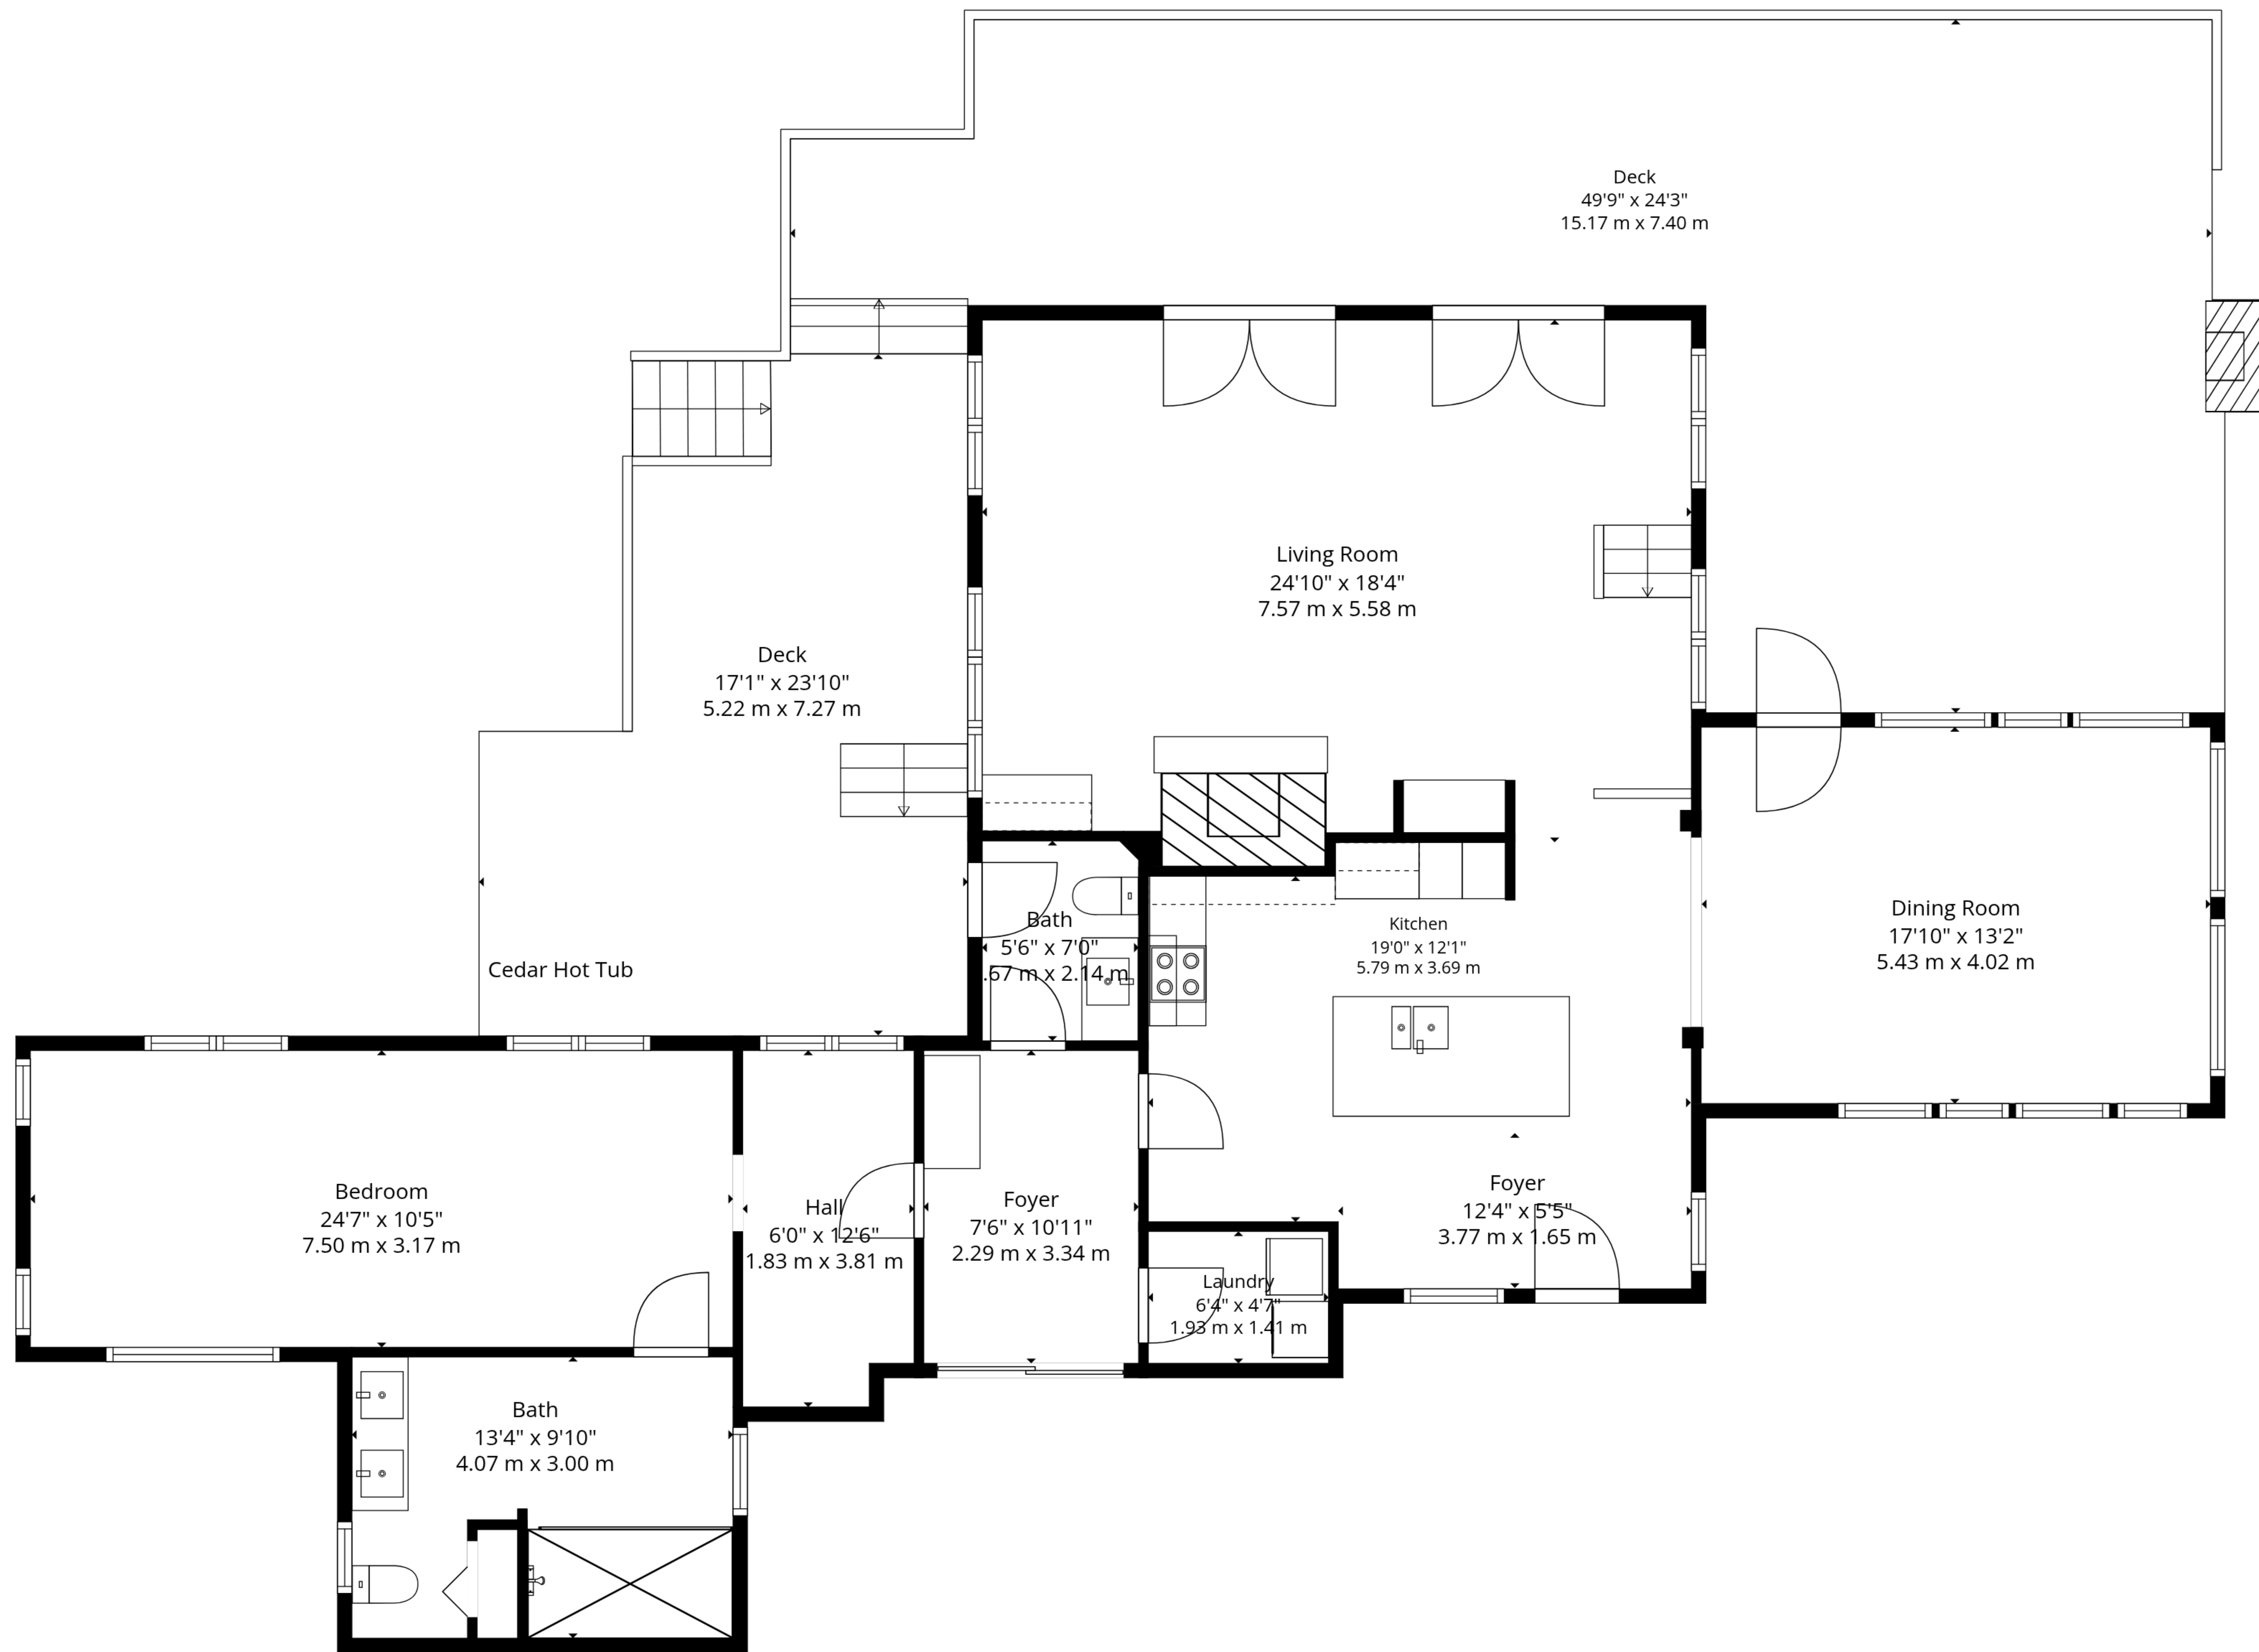

Boathouse: (Excluded areas 1283 sq. ft, 119 m2)

Cottage 1: 1081 sq. ft, 100 m2 (Excluded areas 497 sq. ft, 47 m2)

Bunkie: 0 sq. ft, 0 m2 (Excluded areas 102 sq. ft, 10 m2)

Cottage 2: 1732 sq. ft, 161 m2 (Excluded areas 1083 sq. ft, 101 m2)

Cottage 2 upper level: 294 sq. ft, 27 m2 (Excluded areas 106 sq. ft, 9 m2)

Total GLA: 3107 sq. ft, 288 m2 | Total: 6178 sq. ft, 574 m2

Boathouse: (Excluded areas 1283 sq. ft, 119 m2)

Cottage 1: 1081 sq. ft, 100 m2 (Excluded areas 497 sq. ft, 47 m2)

Bunkie: 0 sq. ft, 0 m2 (Excluded areas 102 sq. ft, 10 m2)

Cottage 2: 1732 sq. ft, 161 m2 (Excluded areas 1083 sq. ft, 101 m2)

Cottage 2 upper level: 294 sq. ft, 27 m2 (Excluded areas 106 sq. ft, 9 m2)

Total GLA: 3107 sq. ft, 288 m2 | Total: 6178 sq. ft, 574 m2