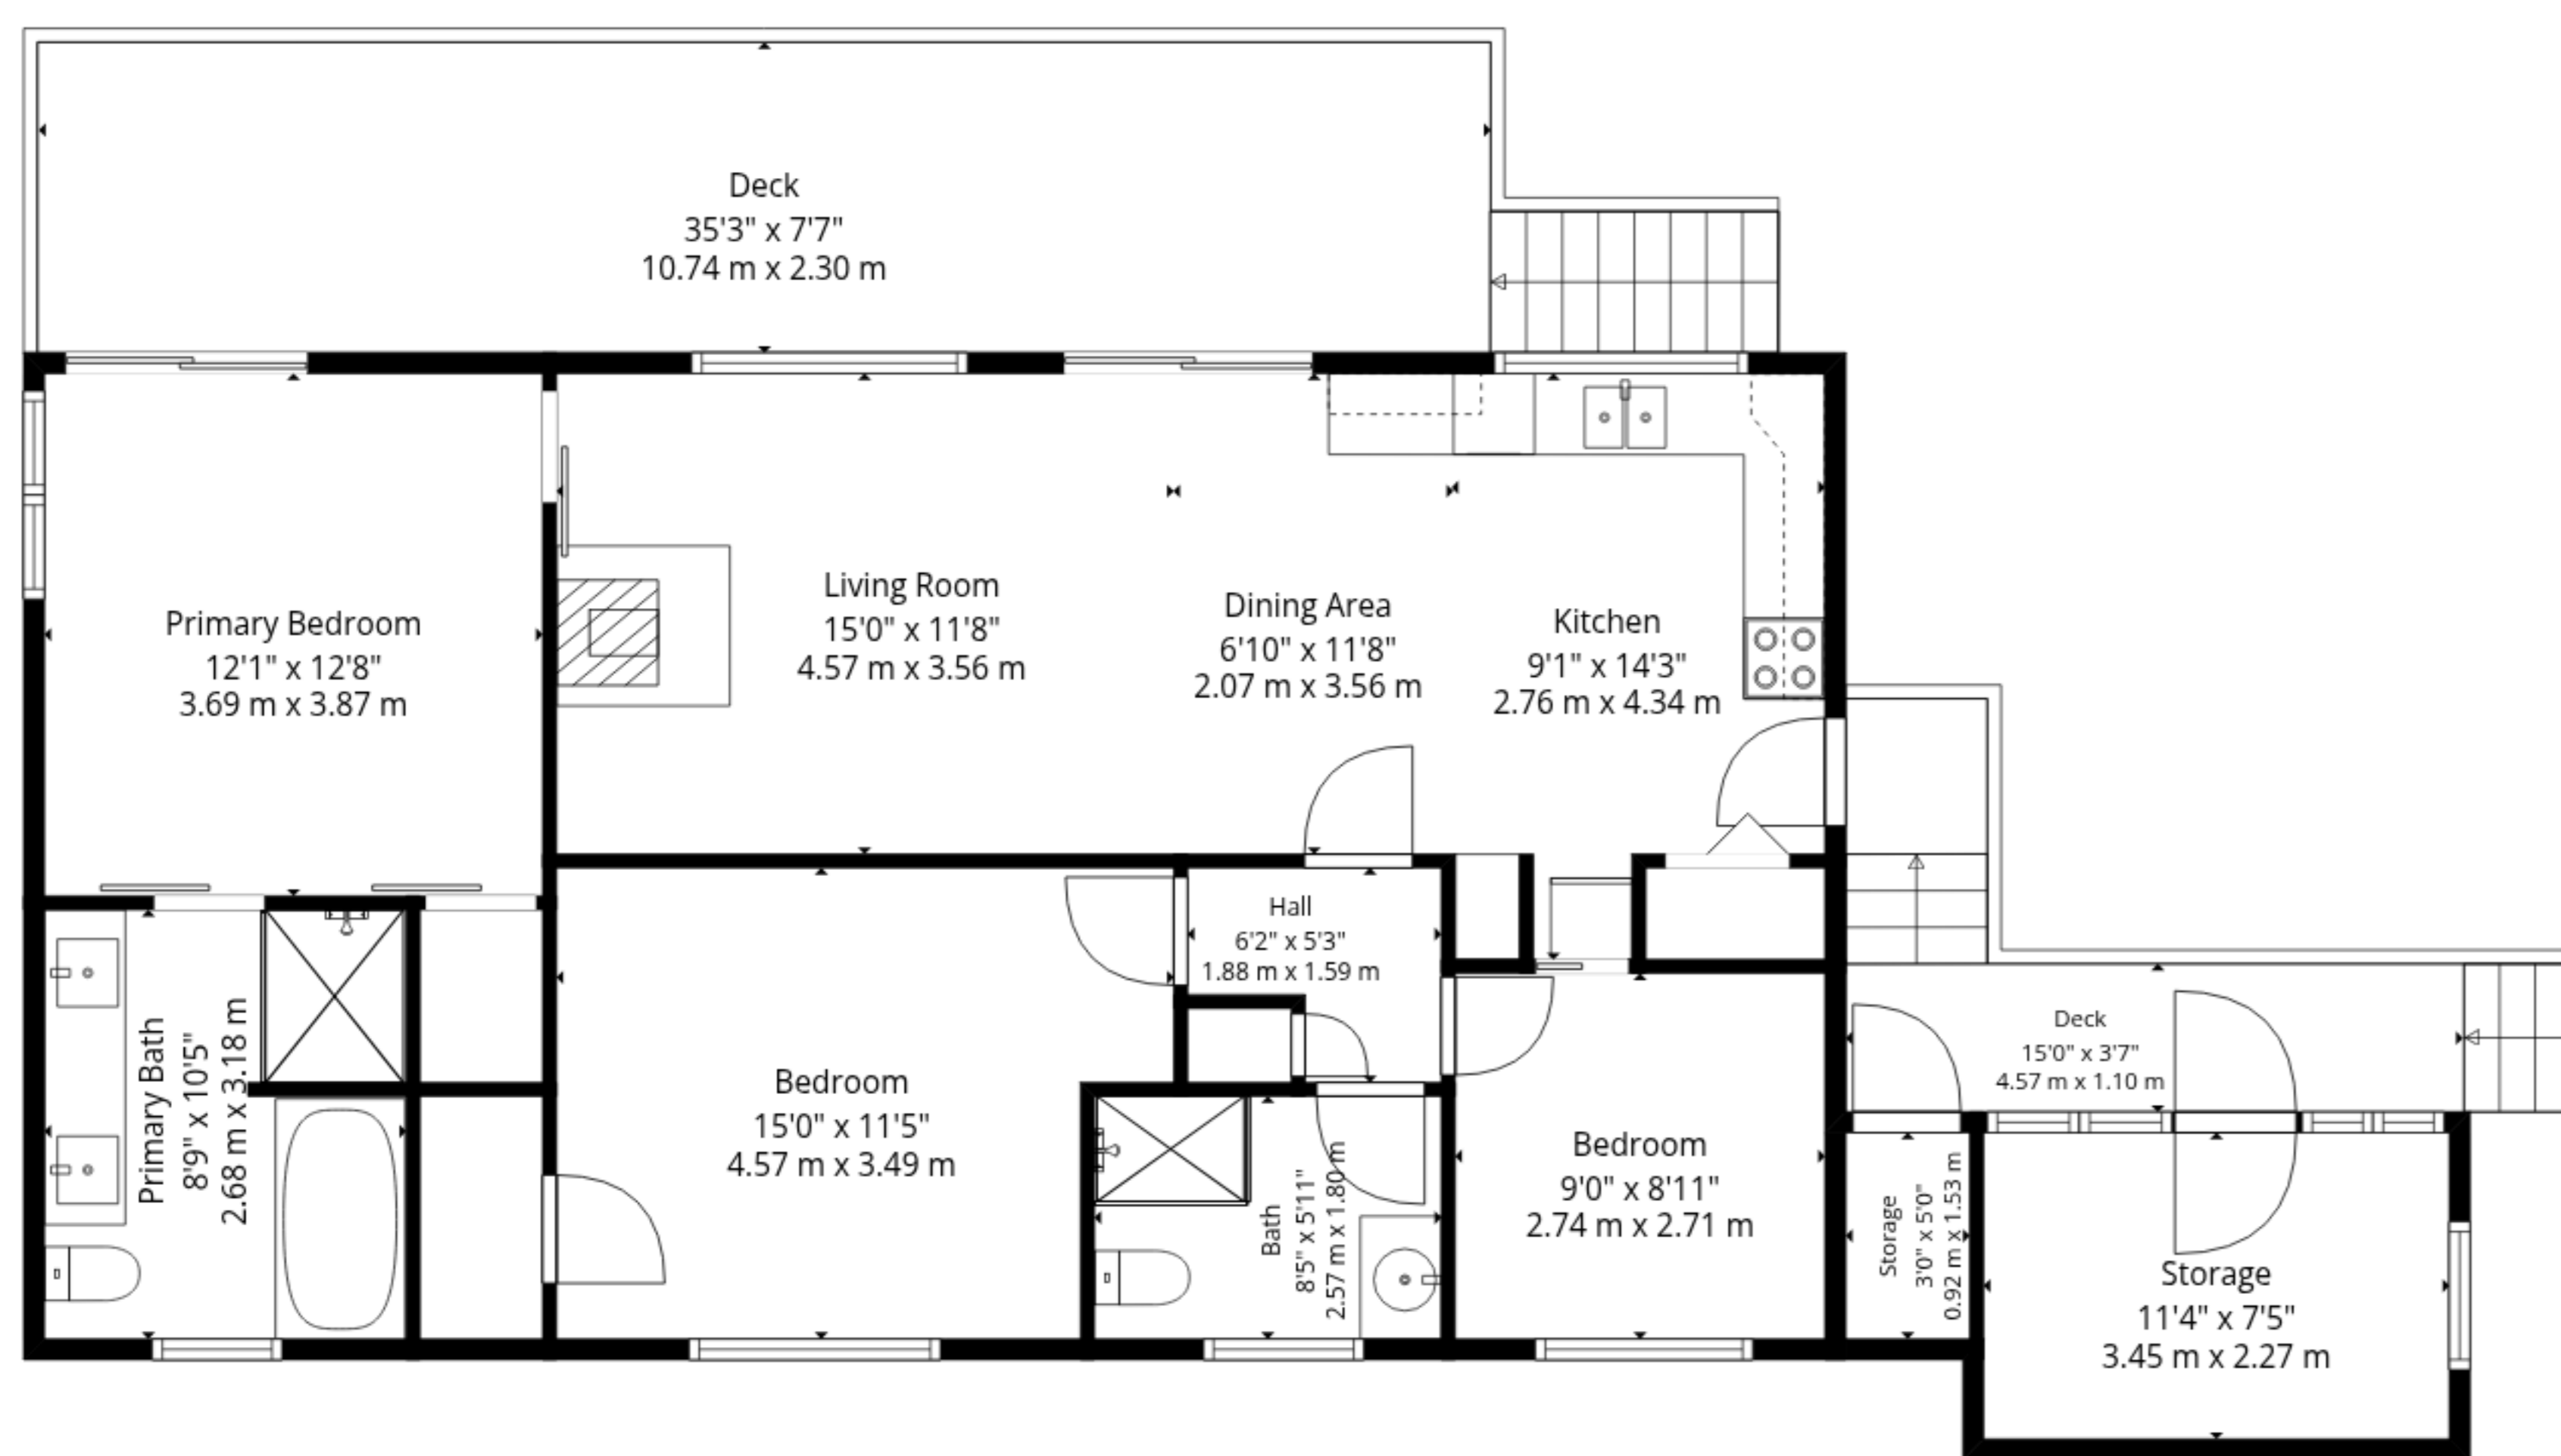

Boathouse: (Excluded areas 1283 sq. ft, 119 m2)

Cottage 1: 1081 sq. ft, 100 m2 (Excluded areas 497 sq. ft, 47 m2)

Bunkie: 0 sq. ft, 0 m2 (Excluded areas 102 sq. ft, 10 m2)

Cottage 2: 1732 sq. ft, 161 m2 (Excluded areas 1083 sq. ft, 101 m2)

Cottage 2 upper level: 294 sq. ft, 27 m2 (Excluded areas 106 sq. ft, 9 m2)

Total GLA: 3107 sq. ft, 288 m2 | Total: 6178 sq. ft, 574 m2

Boathouse: (Excluded areas 1283 sq. ft, 119 m2)

Cottage 1: 1081 sq. ft, 100 m2 (Excluded areas 497 sq. ft, 47 m2)

Bunkie: 0 sq. ft, 0 m2 (Excluded areas 102 sq. ft, 10 m2)

Cottage 2: 1732 sq. ft, 161 m2 (Excluded areas 1083 sq. ft, 101 m2)

Cottage 2 upper level: 294 sq. ft, 27 m2 (Excluded areas 106 sq. ft, 9 m2)

Cottage 1

Bunkie

Cottage 2 Upper Level

Boathouse

Cottage 2

Total GLA: 3107 sq. ft, 288 m2 | Total: 6178 sq. ft, 574 m2

Boathouse: (Excluded areas 1283 sq. ft, 119 m2)

Cottage 1: 1081 sq. ft, 100 m2 (Excluded areas 497 sq. ft, 47 m2)