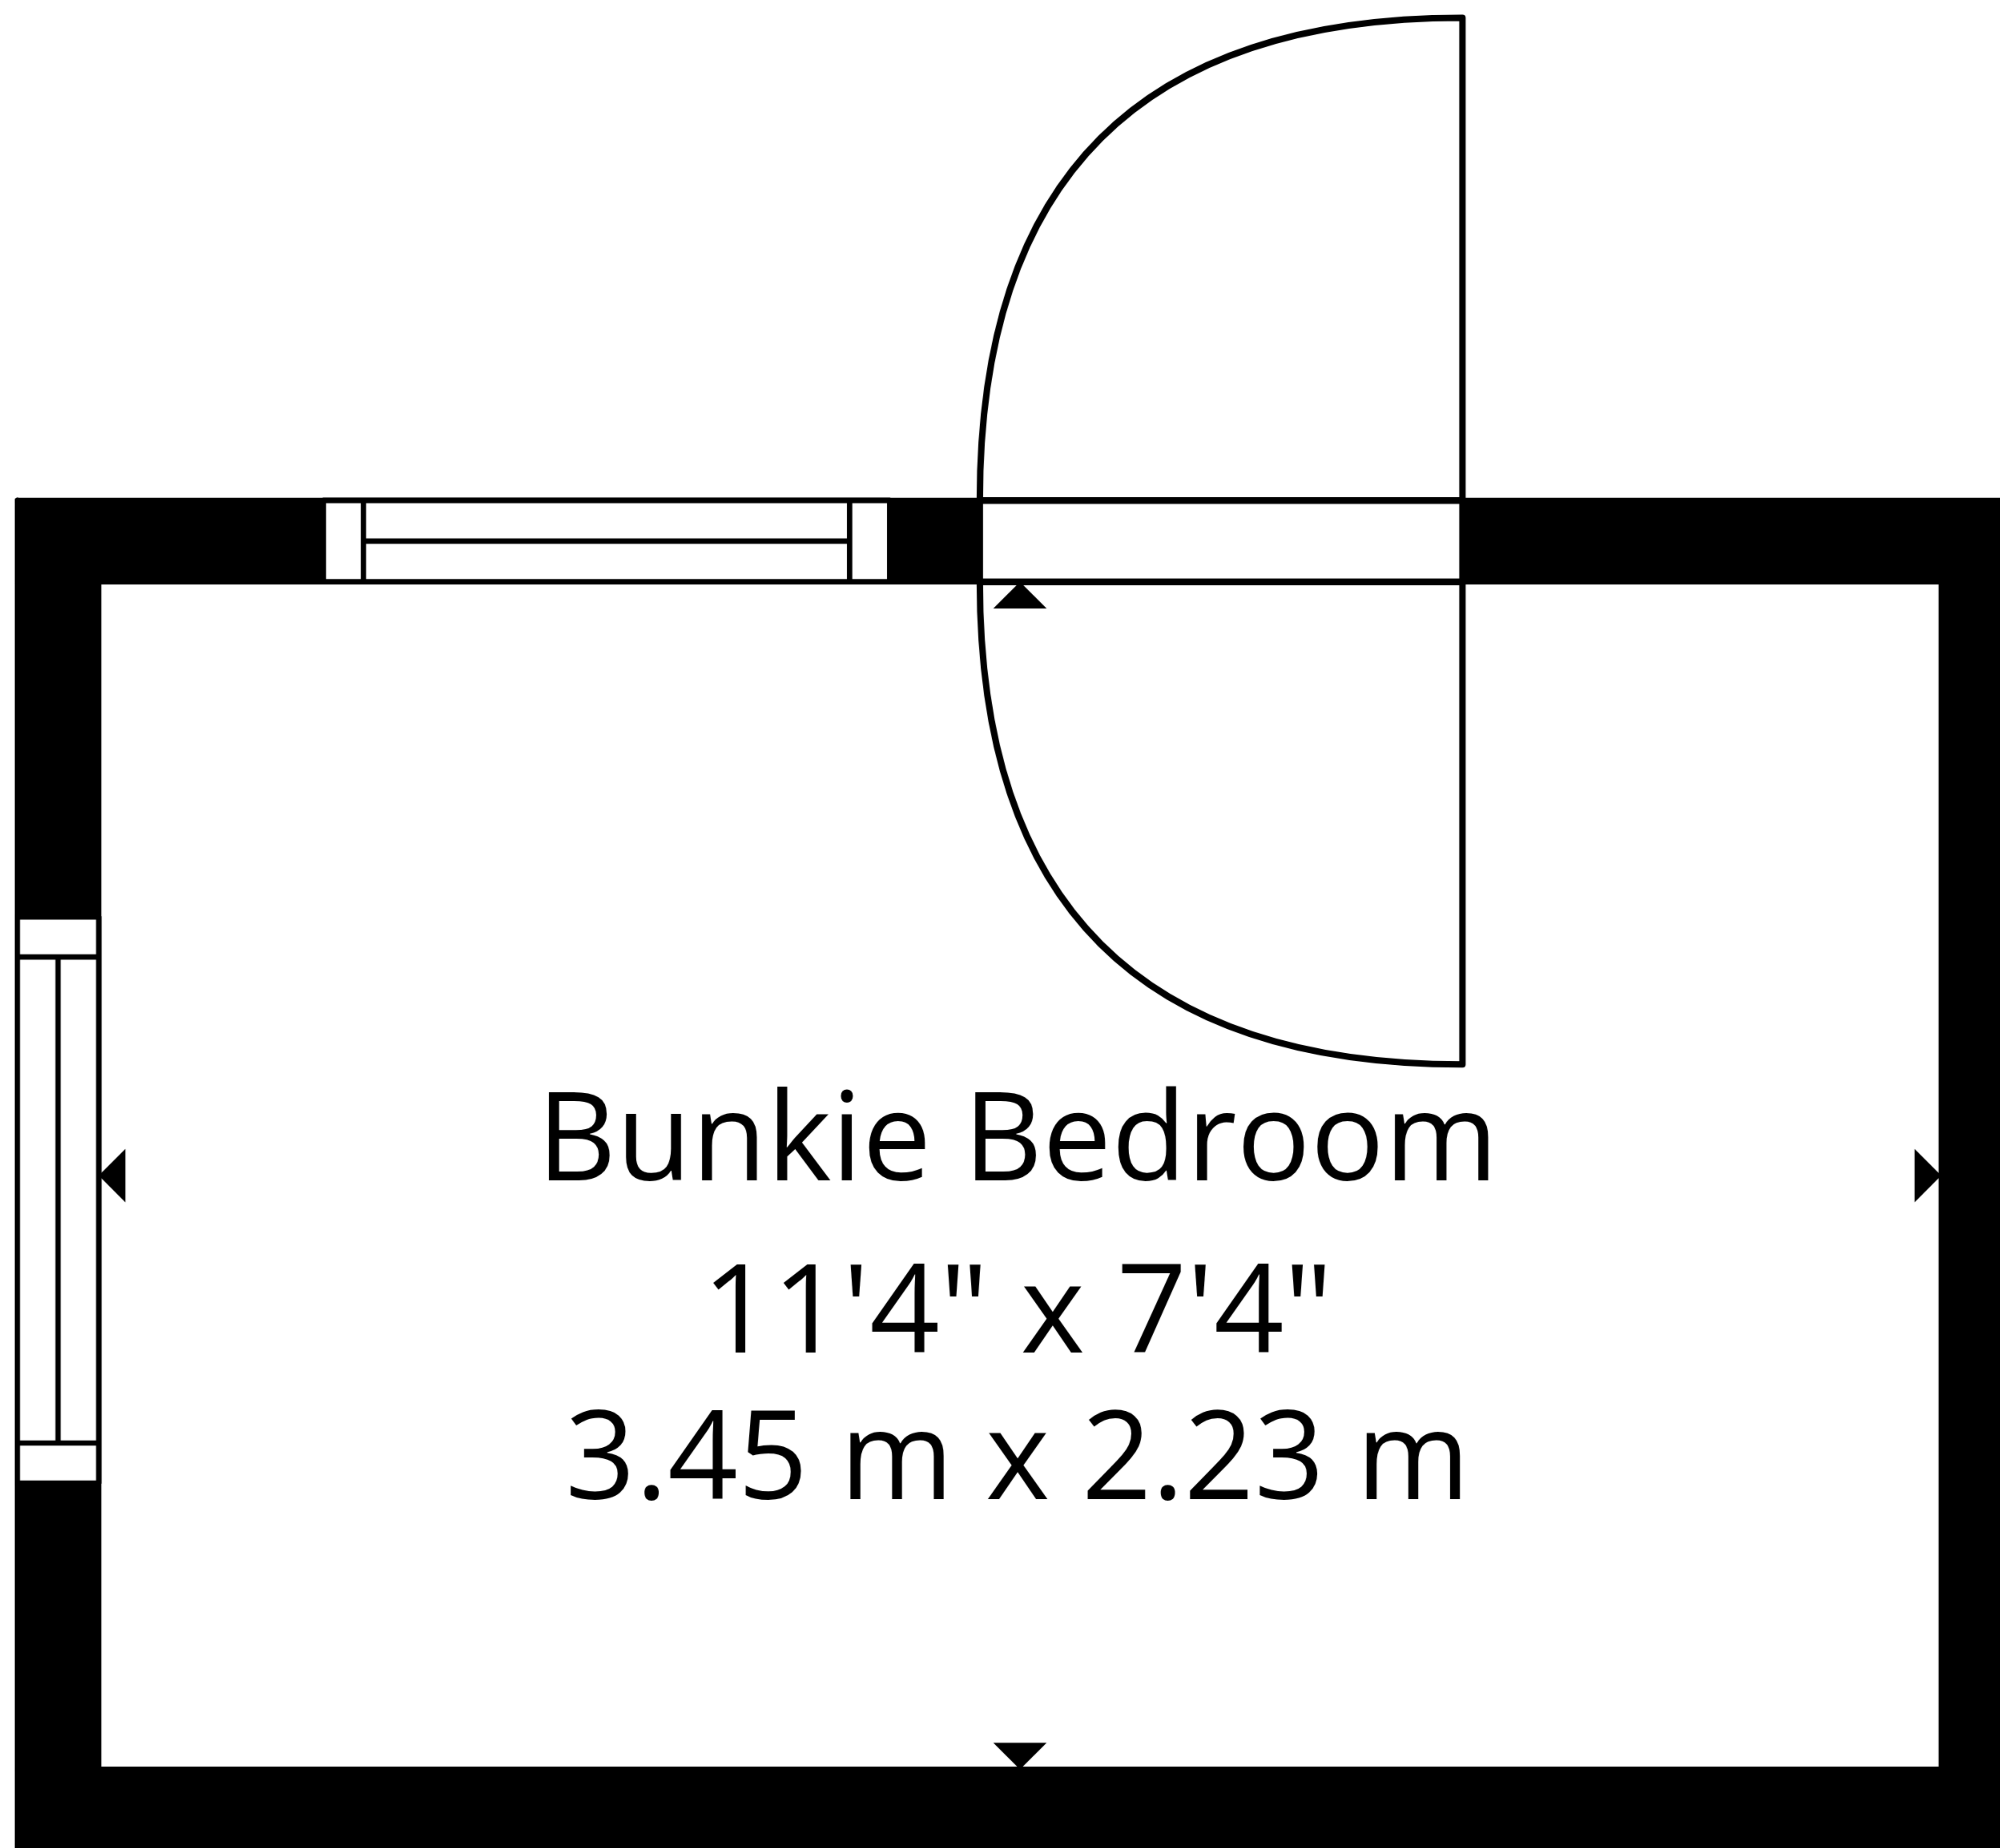

Total GLA: 3107 sq. ft, 288 m2 | Total: 6178 sq. ft, 574 m2

Boathouse: (Excluded areas 1283 sq. ft, 119 m2)

Cottage 1: 1081 sq. ft, 100 m2 (Excluded areas 497 sq. ft, 47 m2)

Bunkie: 0 sq. ft, 0 m2 (Excluded areas 102 sq. ft, 10 m2)

Cottage 2: 1732 sq. ft, 161 m2 (Excluded areas 1083 sq. ft, 101 m2)

Cottage 2 upper level: 294 sq. ft, 27 m2 (Excluded areas 106 sq. ft, 9 m2)

Total GLA: 3107 sq. ft, 288 m2 | Total: 6178 sq. ft, 574 m2

Boathouse: (Excluded areas 1283 sq. ft, 119 m2)

Cottage 1: 1081 sq. ft, 100 m2 (Excluded areas 497 sq. ft, 47 m2)

Bunkie: 0 sq. ft, 0 m2 (Excluded areas 102 sq. ft, 10 m2)

Cottage 2: 1732 sq. ft, 161 m2 (Excluded areas 1083 sq. ft, 101 m2)

Cottage 2 upper level: 294 sq. ft, 27 m2 (Excluded areas 106 sq. ft, 9 m2)

Total GLA: 3107 sq. ft, 288 m2 | Total: 6178 sq. ft, 574 m2

Boathouse: (Excluded areas 1283 sq. ft, 119 m2)

Cottage 1: 1081 sq. ft, 100 m2 (Excluded areas 497 sq. ft, 47 m2)