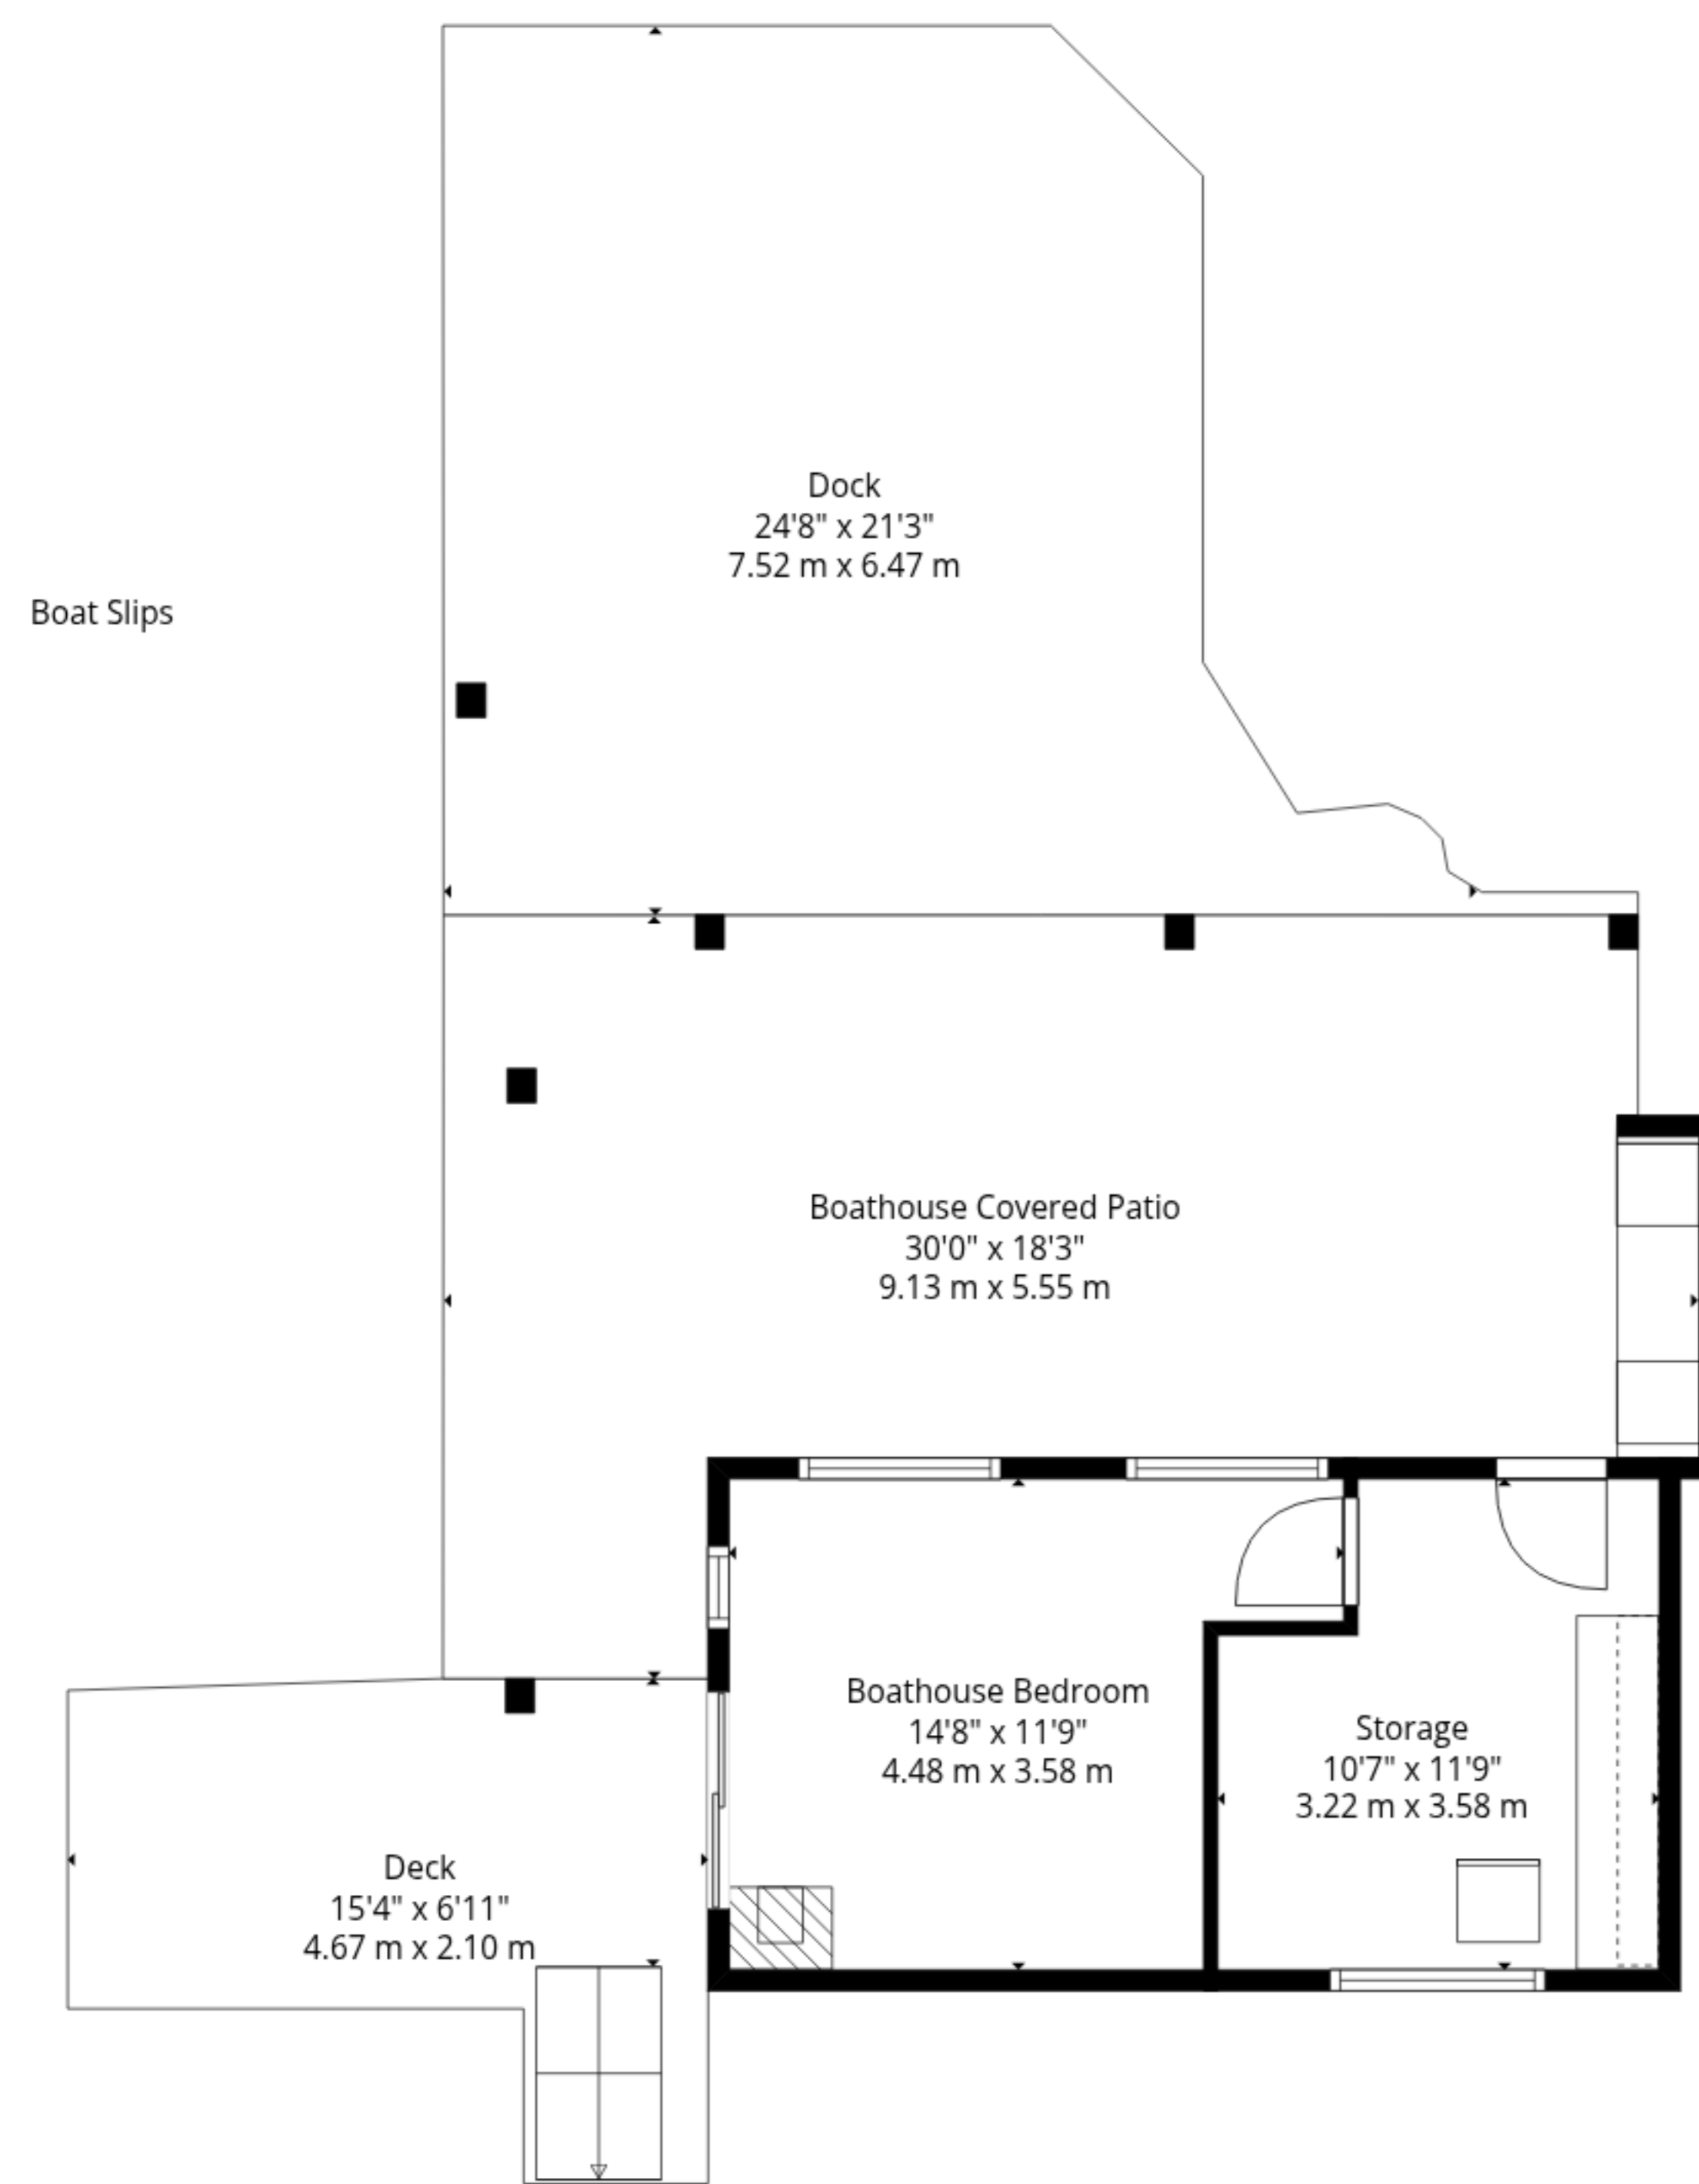

Boathouse: (Excluded areas 1283 sq. ft, 119 m2)

Cottage 1: 1081 sq. ft, 100 m2 (Excluded areas 497 sq. ft, 47 m2)

Bunkie: 0 sq. ft, 0 m2 (Excluded areas 102 sq. ft, 10 m2)

Cottage 2: 1732 sq. ft, 161 m2 (Excluded areas 1083 sq. ft, 101 m2)

Cottage 2 upper level: 294 sq. ft, 27 m2 (Excluded areas 106 sq. ft, 9 m2)

Total GLA: 3107 sq. ft, 288 m2 | Total: 6178 sq. ft, 574 m2

Boathouse: (Excluded areas 1283 sq. ft, 119 m2)

Cottage 1: 1081 sq. ft, 100 m2 (Excluded areas 497 sq. ft, 47 m2)

Bunkie: 0 sq. ft, 0 m2 (Excluded areas 102 sq. ft, 10 m2)

Cottage 2: 1732 sq. ft, 161 m2 (Excluded areas 1083 sq. ft, 101 m2)

Cottage 2 upper level: 294 sq. ft, 27 m2 (Excluded areas 106 sq. ft, 9 m2)

Cottage 1

Bunkie

Cottage 2 Upper Level

Boathouse

Cottage 2

Total GLA: 3107 sq. ft, 288 m2 | Total: 6178 sq. ft, 574 m2

Boathouse: (Excluded areas 1283 sq. ft, 119 m2)

Cottage 1: 1081 sq. ft, 100 m2 (Excluded areas 497 sq. ft, 47 m2)