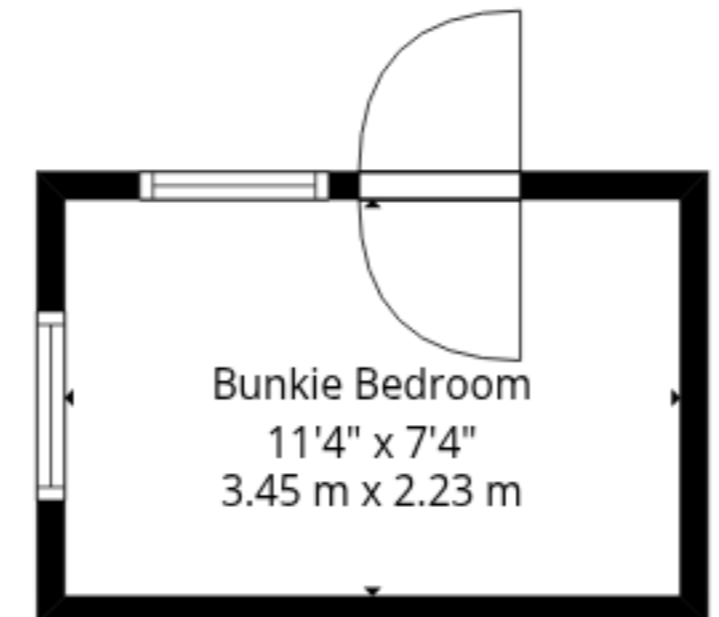

Boathouse: (Excluded areas 1283 sq. ft, 119 m2)

Cottage 1: 1081 sq. ft, 100 m2 (Excluded areas 497 sq. ft, 47 m2)

Bunkie: 0 sq. ft, 0 m2 (Excluded areas 102 sq. ft, 10 m2)

Cottage 2: 1732 sq. ft, 161 m2 (Excluded areas 1083 sq. ft, 101 m2)

Bunkie: 0 sq. ft, 0 m2 (Excluded areas 102 sq. ft, 10 m2)

Cottage 2: 1732 sq. ft, 161 m2 (Excluded areas 1083 sq. ft, 101 m2)

Cottage 2 upper level: 294 sq. ft, 27 m2 (Excluded areas 106 sq. ft, 9 m2)

Cottage 1

Bunkie

Cottage 2 Upper Level

Boathouse

Cottage 2

Total GLA: 3107 sq. ft, 288 m2 | Total: 6178 sq. ft, 574 m2

Boathouse: (Excluded areas 1283 sq. ft, 119 m2)

Cottage 1: 1081 sq. ft, 100 m2 (Excluded areas 497 sq. ft, 47 m2)