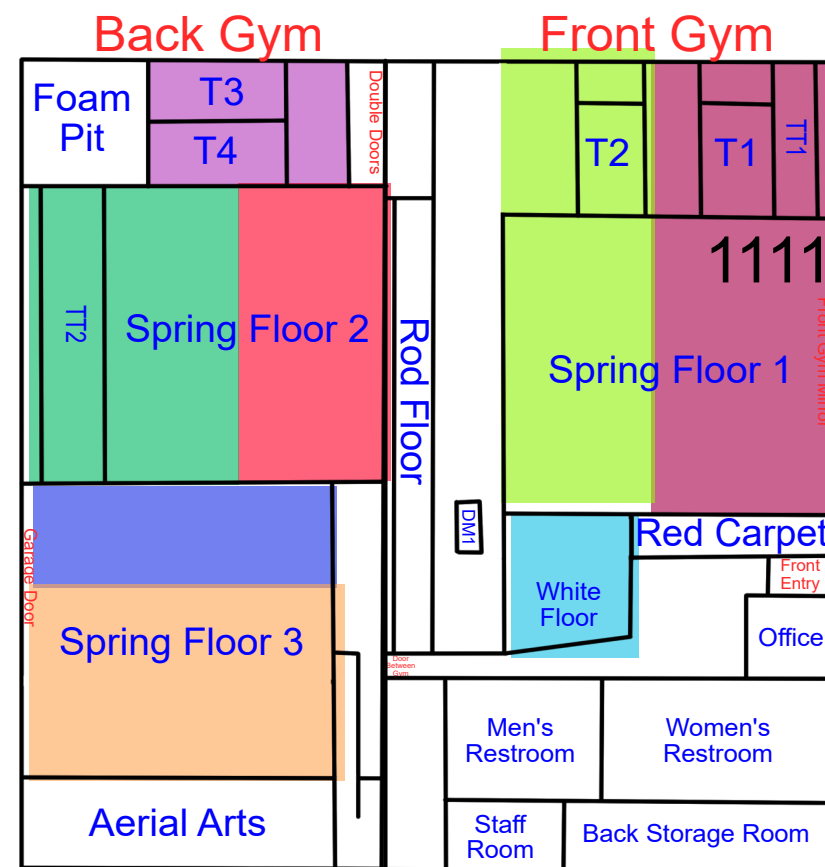

Start Time: 6:00
End Time: 6:30