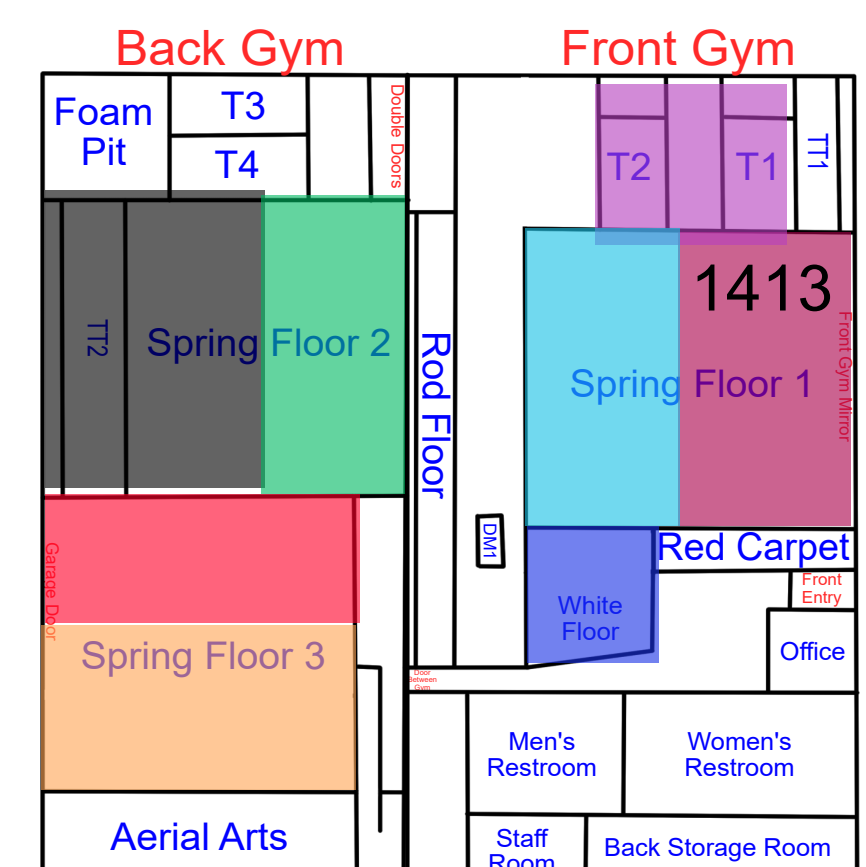

Start Time: 7:00
End Time: 7:30

Start Time: 7:30
End Time: 8:00

Start Time: 8:00
End Time: 8:30

Monday

Updates: 3/23/26 Rotation A