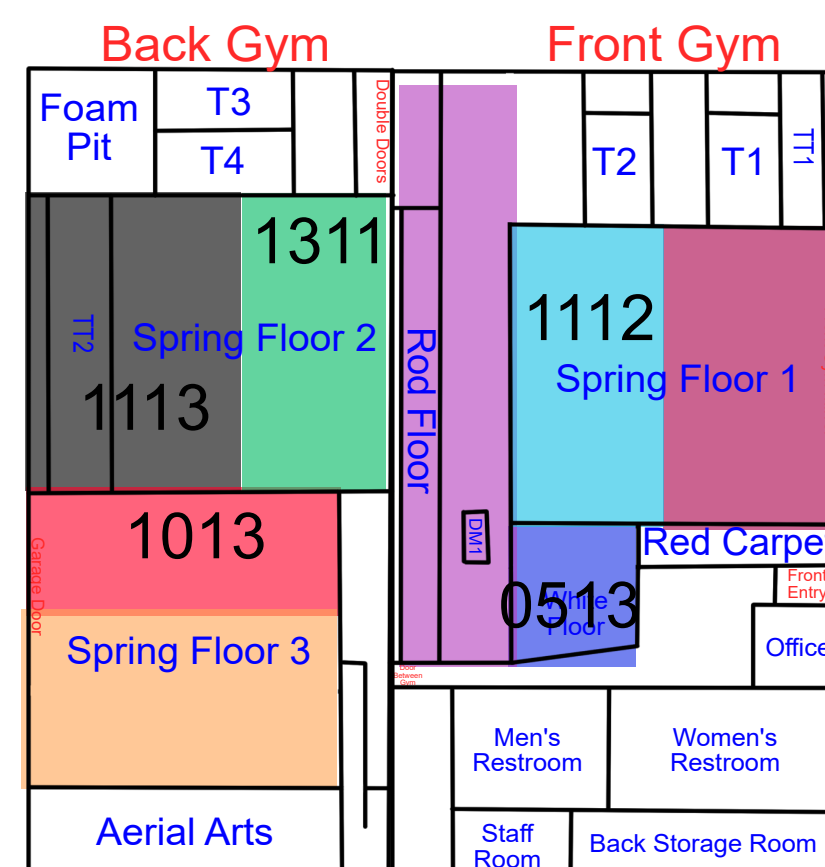

Start Time: 7:00
End Time: 7:30

Start Time: 7:30
End Time: 8:00

Start Time: 8:00
End Time: 8:30

Monday

Updates: 3/23/26 Rotation A