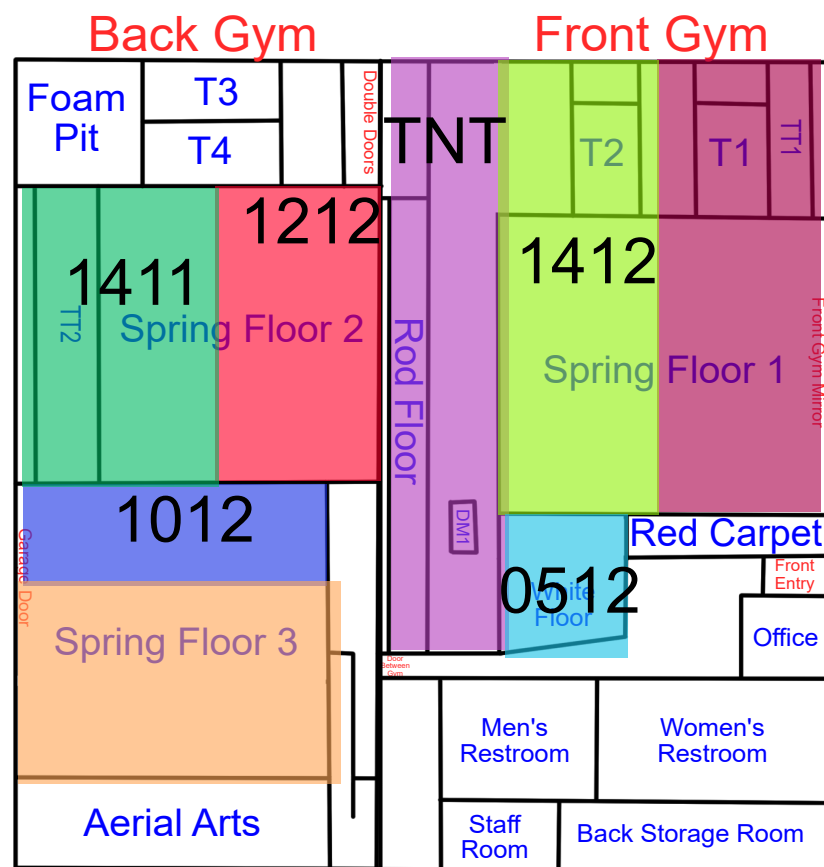

Start Time: 5:30
End Time: 6:00