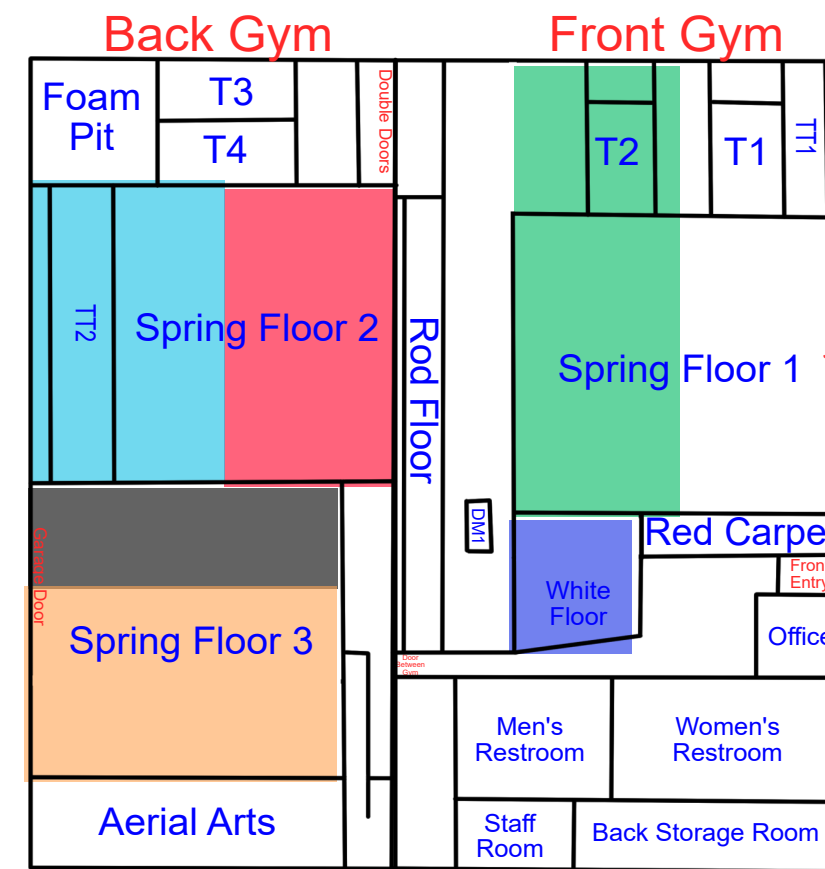

Start Time: 7:00
End Time: 7:30

Start Time: 7:30
End Time: 8:00

Start Time: 8:00
End Time: 8:30

Monday

Updates: 3/23/26 Rotation A