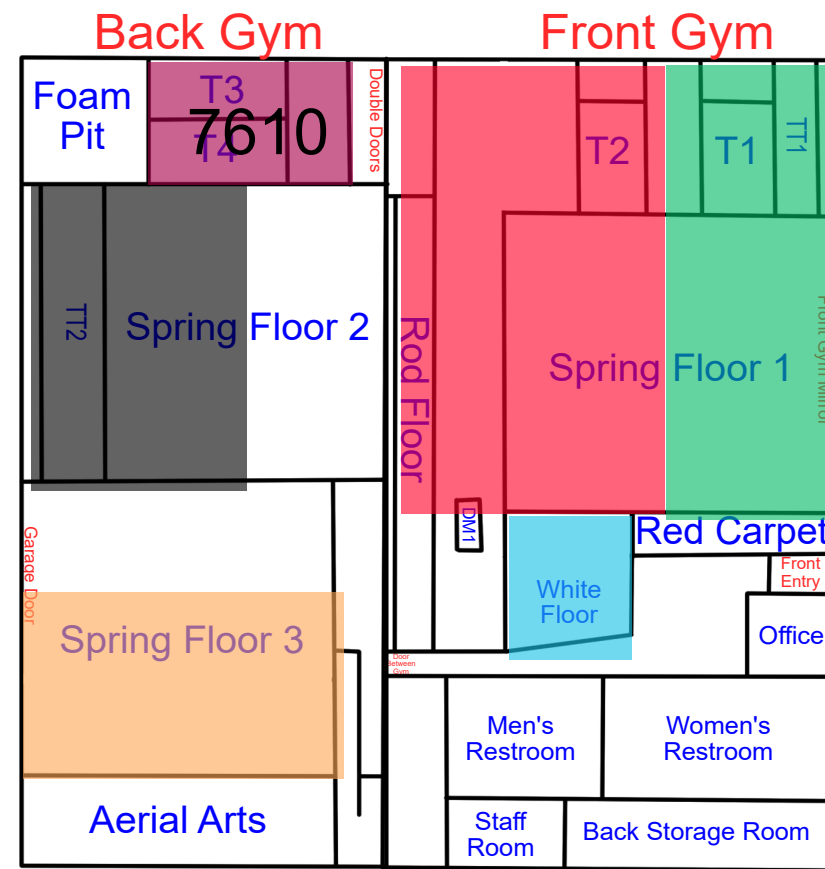

Start Time: 4:00
End Time: 4:30