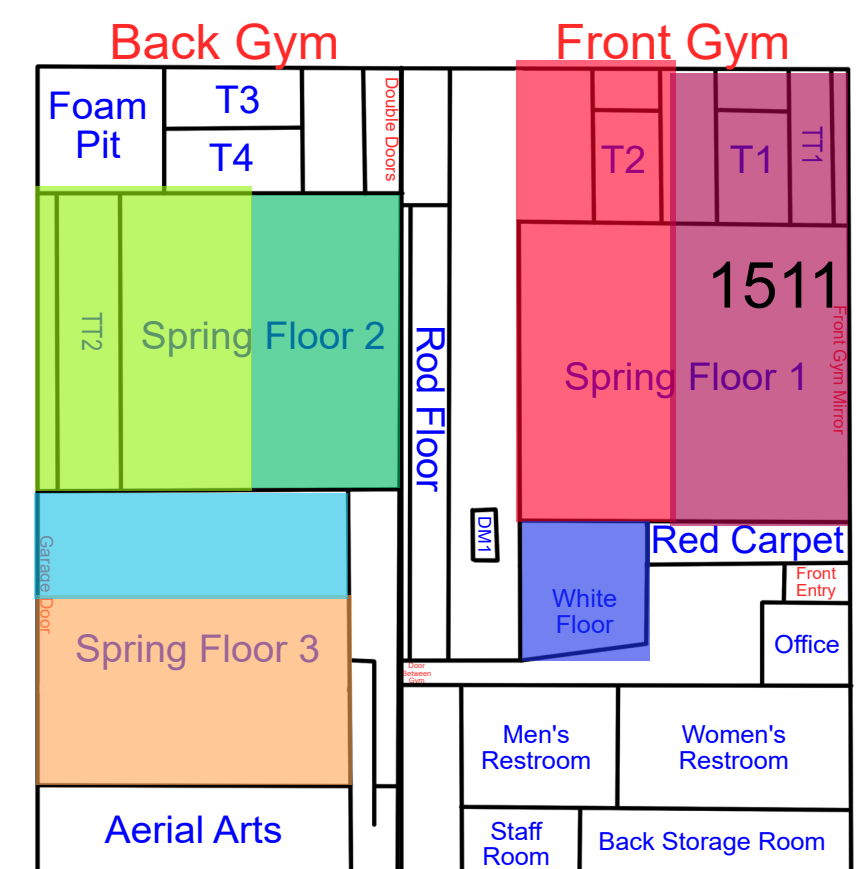

Start Time: 5:00
End Time: 5:30