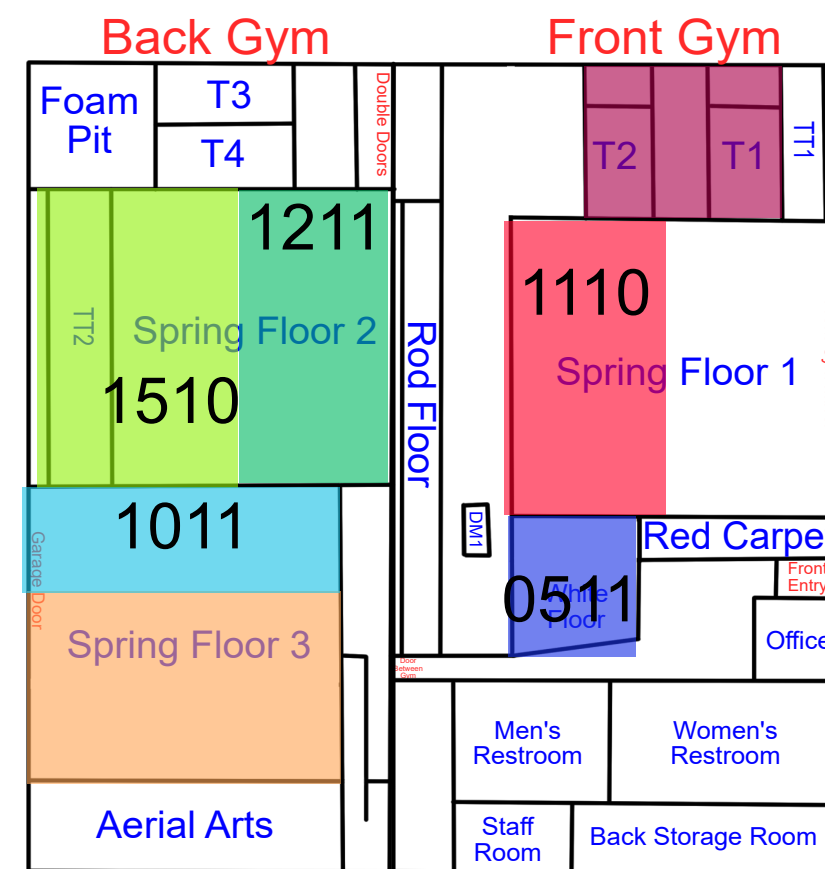

Start Time: 4:30
End Time: 5:00