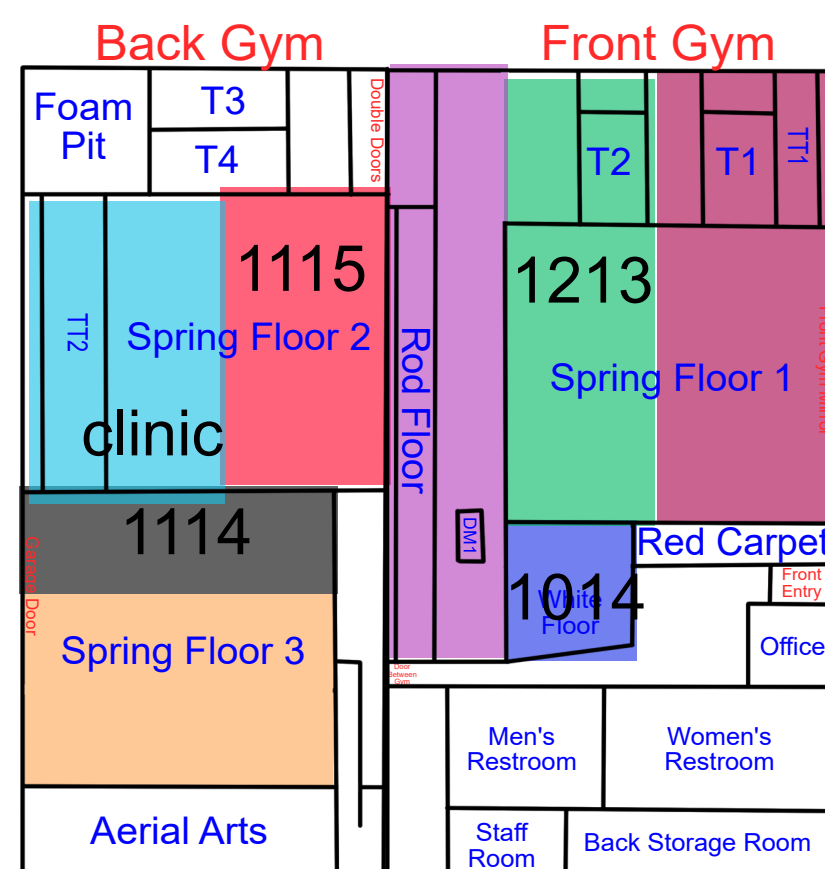

Start Time: 7:00
End Time: 7:30

Start Time: 7:30
End Time: 8:00

Start Time: 8:00
End Time: 8:30

Monday

Updates: 3/23/26 Rotation A