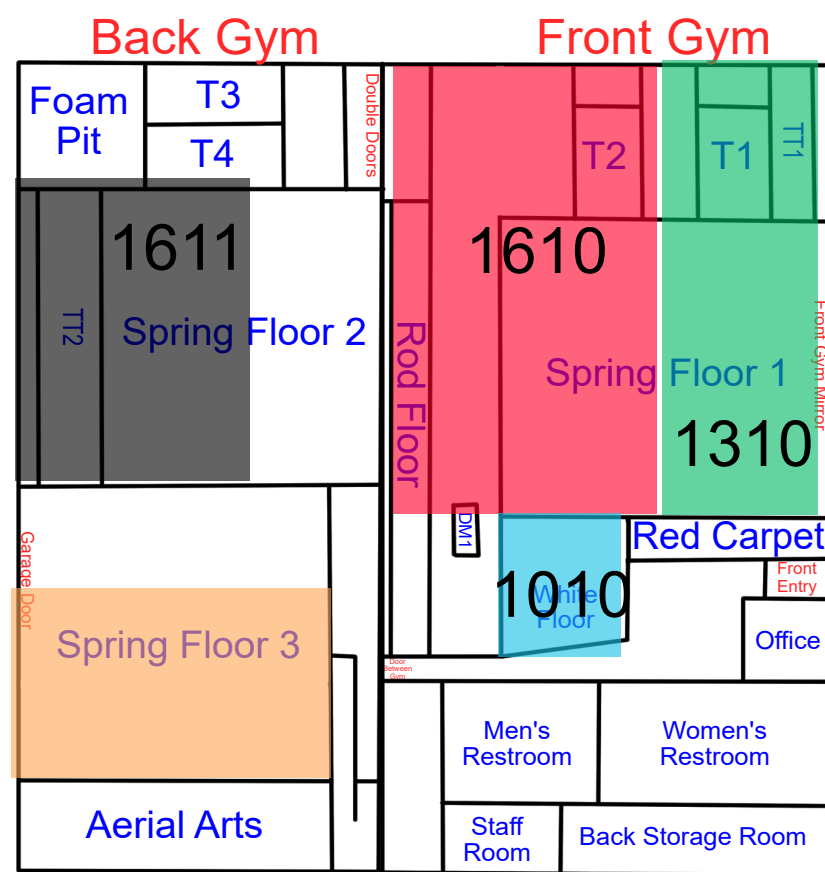

Start Time: 3:30
End Time: 4:00