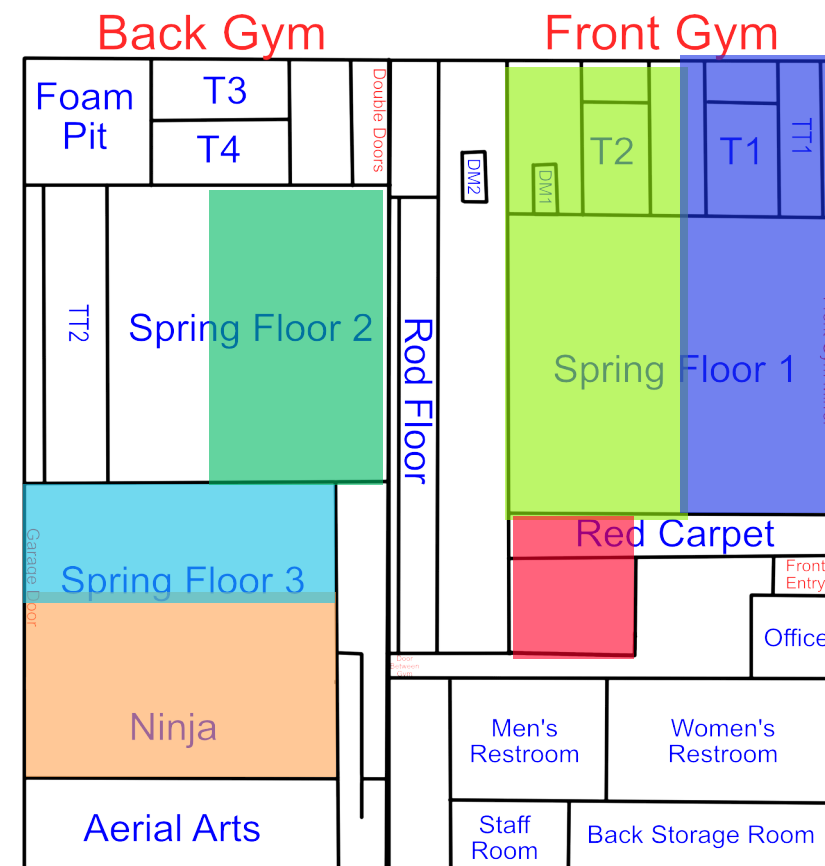

Start Time: 7:00
End Time: 7:30

Start Time: 7:30
End Time: 8:00

Start Time: 8:00
End Time: 8:30

Tuesday

Updates: 3/23/26 Rotation A