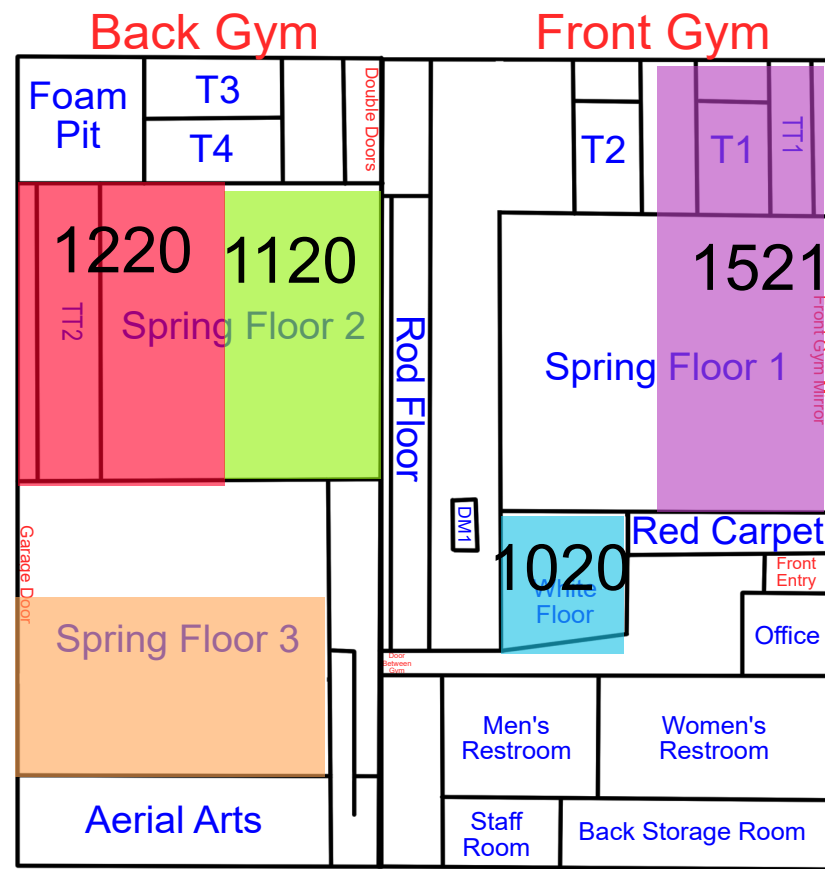

Start Time: 3:30
End Time: 4:00

Start Time: 4:00
End Time: 4:30

Start Time: 4:30
End Time: 5:00

Start Time: 5:00
End Time: 5:30

Start Time: 5:30
End Time: 6:00

Start Time: 6:00
End Time: 6:30

Start Time: 6:30
End Time: 7:00

Start Time: 7:00
End Time: 7:30