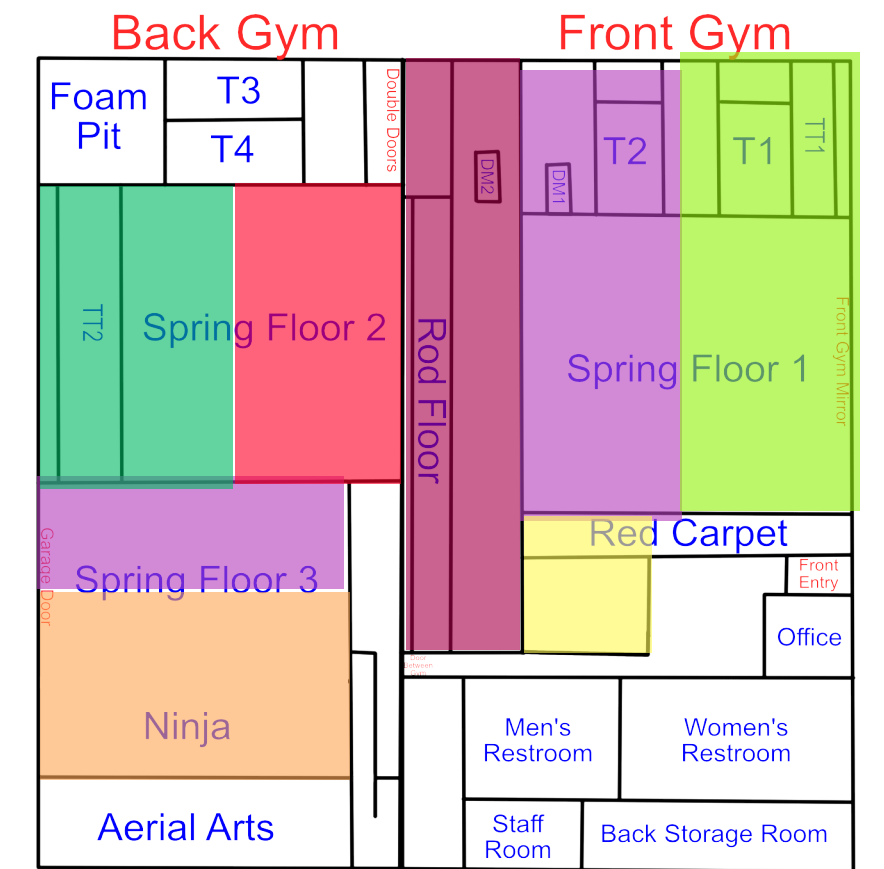

Start Time: 3:30
End Time: 4:00

Start Time: 4:00
End Time: 4:30

Start Time: 4:30
End Time: 5:00

Start Time: 5:00
End Time: 5:30

Start Time: 5:30
End Time: 6:00

Start Time: 6:00
End Time: 6:30

Start Time: 6:30
End Time: 7:00

Start Time: 7:00
End Time: 7:30