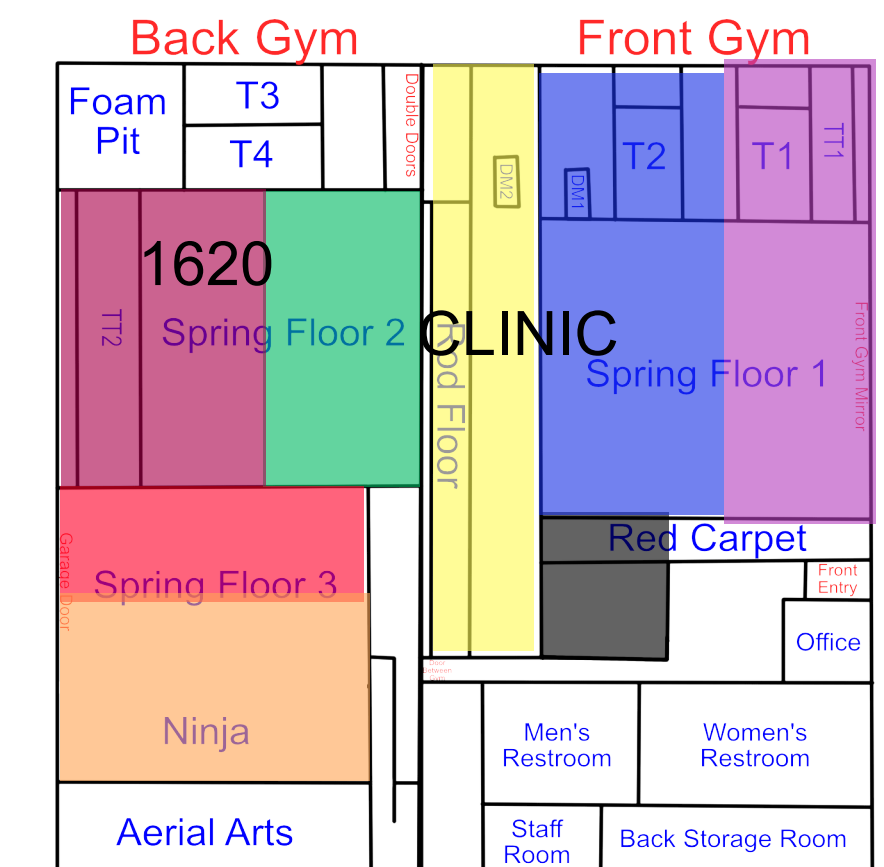

Start Time: 7:00
End Time: 7:30

Start Time: 7:30
End Time: 8:00

Start Time: 8:00
End Time: 8:30

Tuesday

Updates: 3/23/26 Rotation A