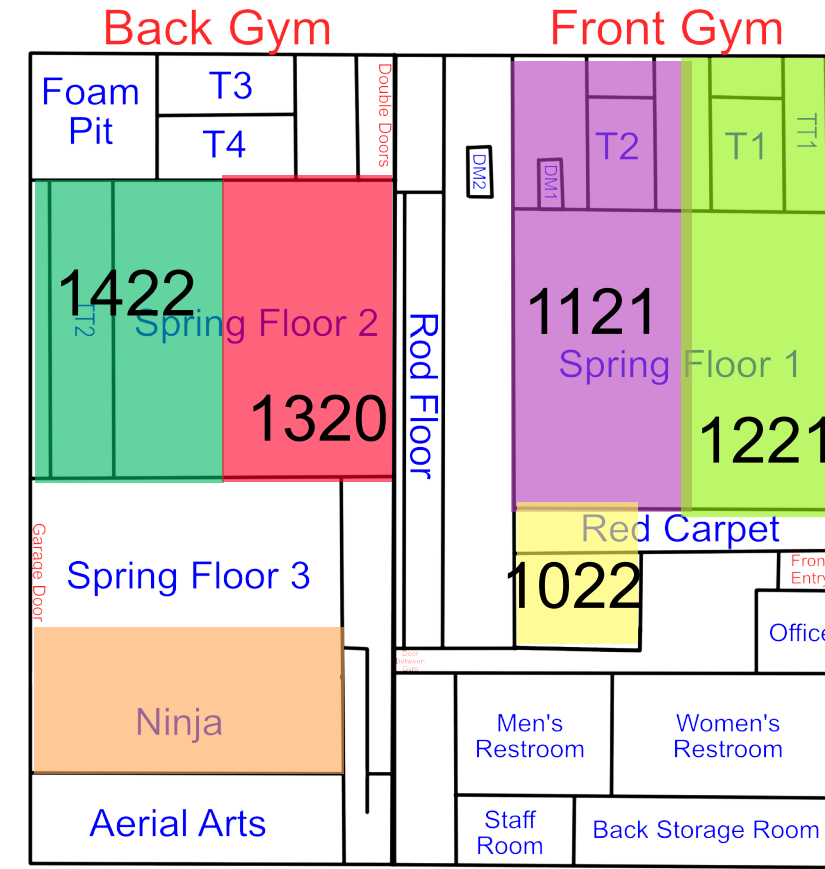

Start Time: 3:30
End Time: 4:00

Start Time: 4:00
End Time: 4:30

Start Time: 4:30
End Time: 5:00

Start Time: 5:00
End Time: 5:30

Start Time: 5:30
End Time: 6:00

Start Time: 6:00
End Time: 6:30

Start Time: 6:30
End Time: 7:00

Start Time: 7:00
End Time: 7:30