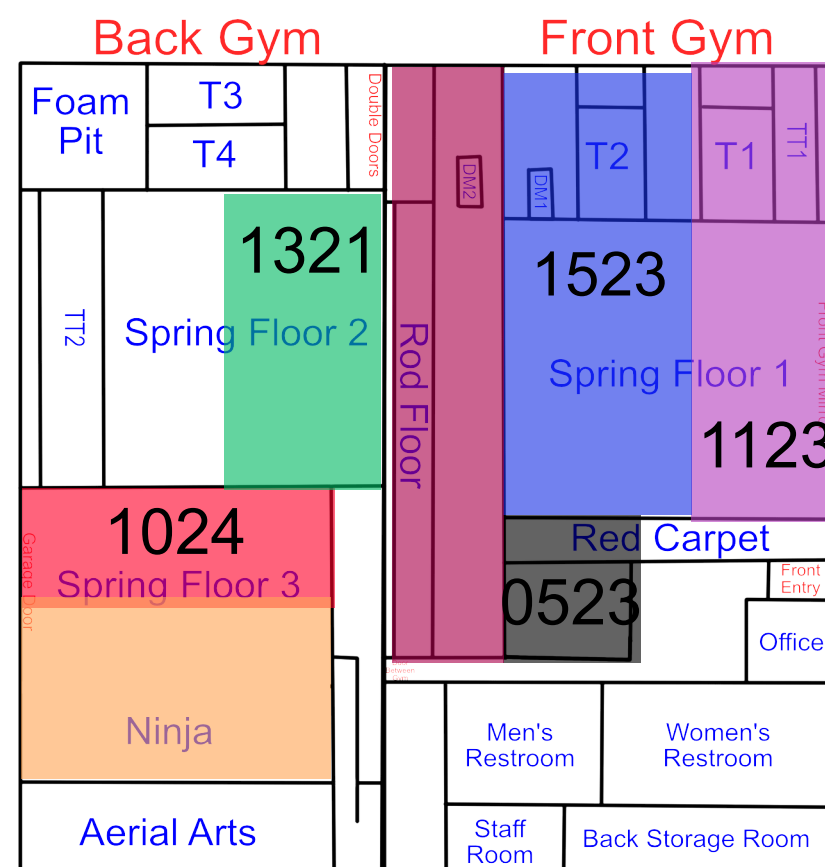

Start Time: 7:00
End Time: 7:30

Start Time: 7:30
End Time: 8:00

Start Time: 8:00
End Time: 8:30

Tuesday

Updates: 3/23/26 Rotation A