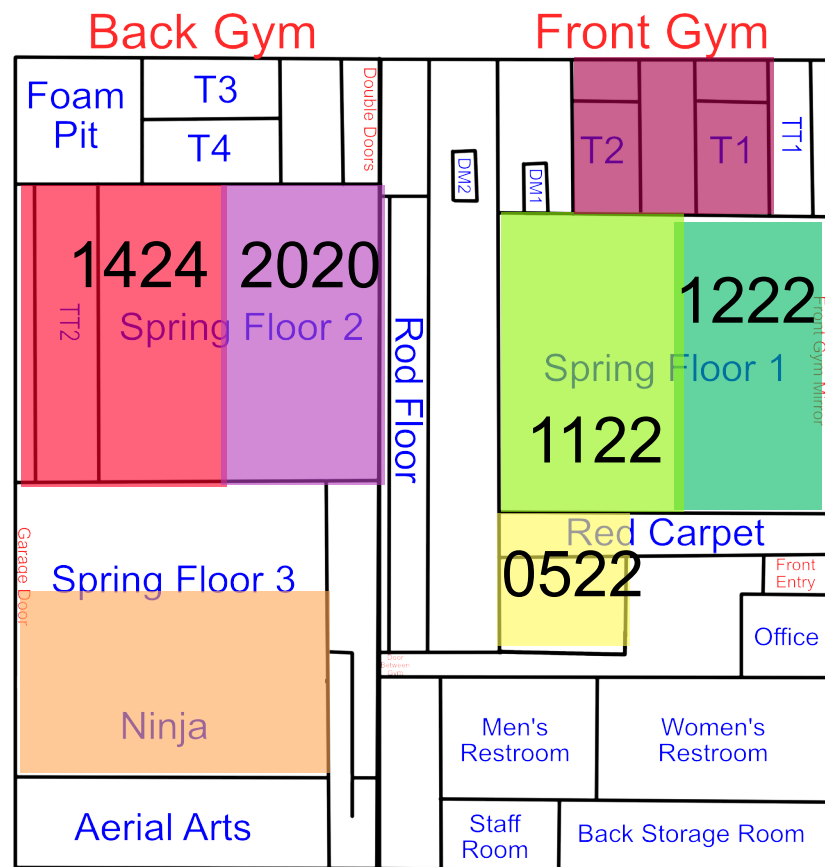

Start Time: 7:00
End Time: 7:30

Start Time: 7:30
End Time: 8:00

Start Time: 8:00
End Time: 8:30

Tuesday

Updates: 3/23/26 Rotation A