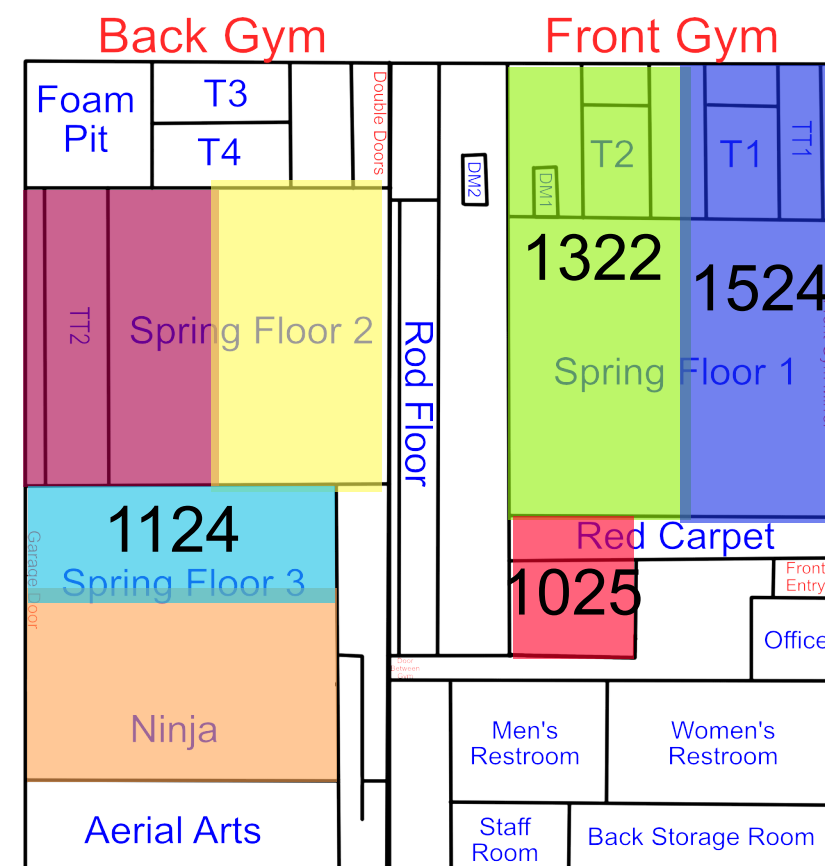

Start Time: 7:00
End Time: 7:30

Start Time: 7:30
End Time: 8:00

Start Time: 8:00
End Time: 8:30

Tuesday

Updates: 3/23/26 Rotation A