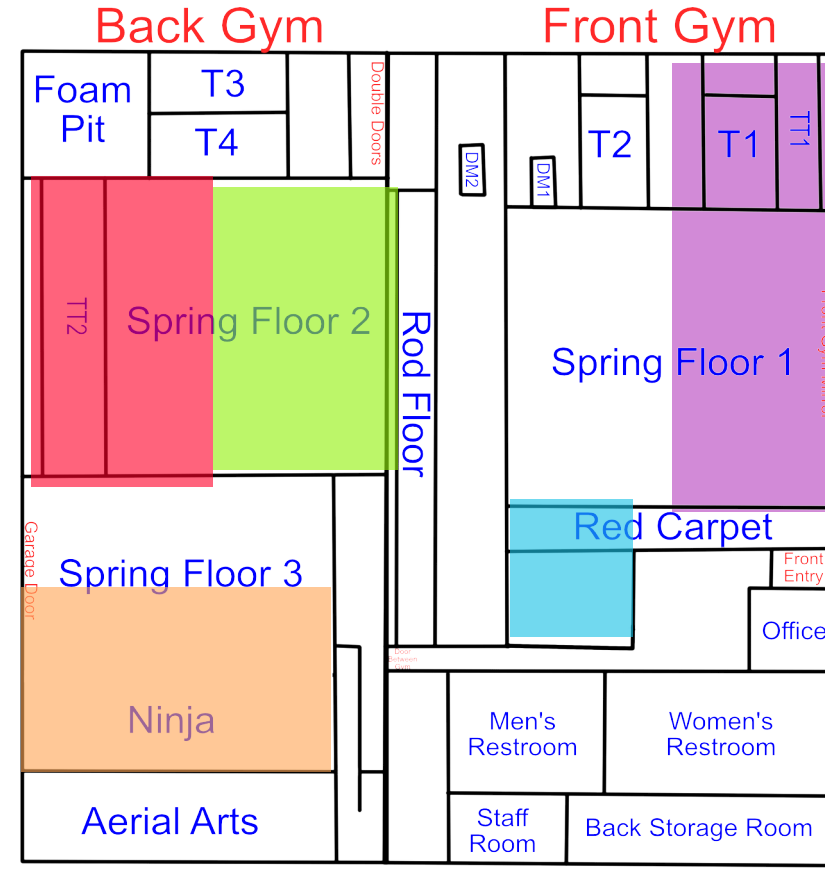

Start Time: 3:30
End Time: 4:00

Start Time: 4:00
End Time: 4:30

Start Time: 4:30
End Time: 5:00

Start Time: 5:00
End Time: 5:30

Start Time: 5:30
End Time: 6:00

Start Time: 6:00
End Time: 6:30

Start Time: 6:30
End Time: 7:00

Start Time: 7:00
End Time: 7:30