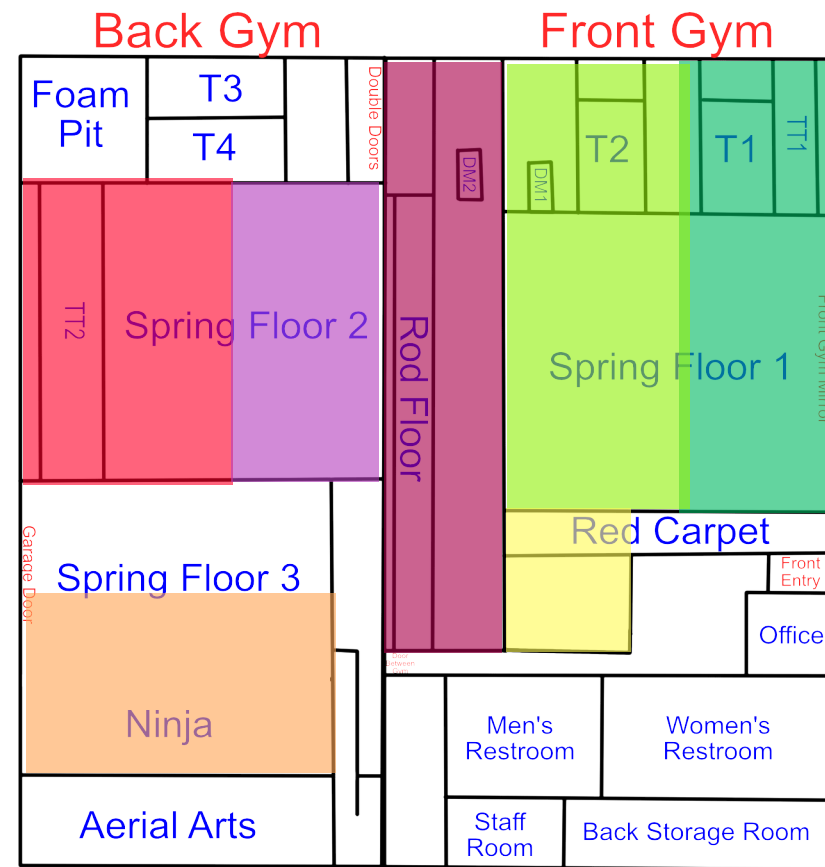

Start Time: 7:00
End Time: 7:30

Start Time: 7:30
End Time: 8:00

Start Time: 8:00
End Time: 8:30

Tuesday

Updates: 3/23/26 Rotation A