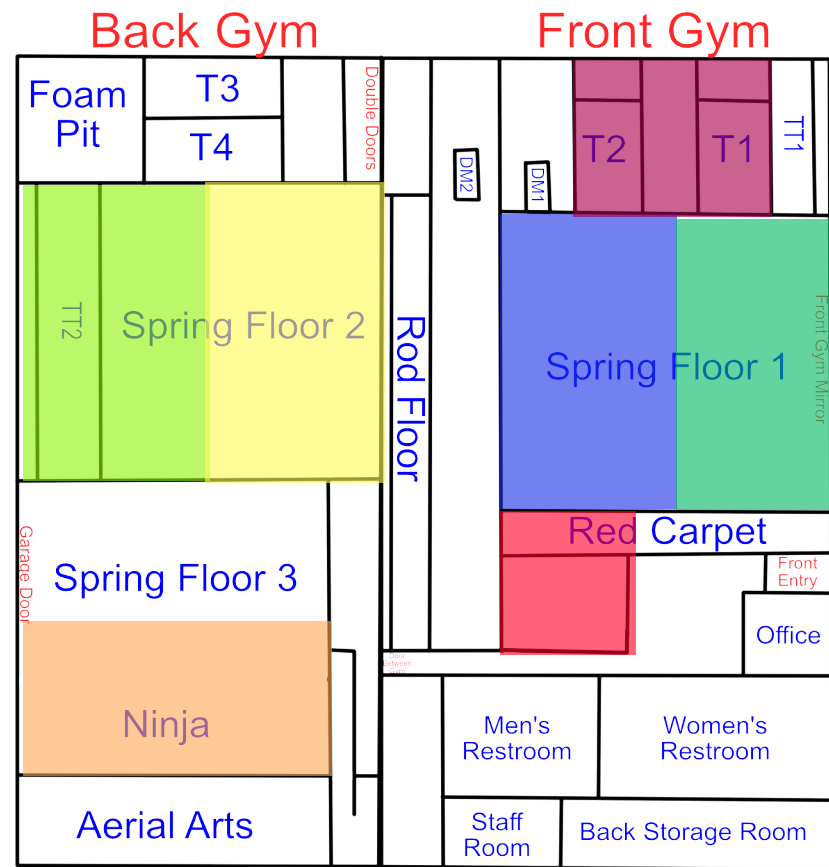

Start Time: 6:00
End Time: 6:30