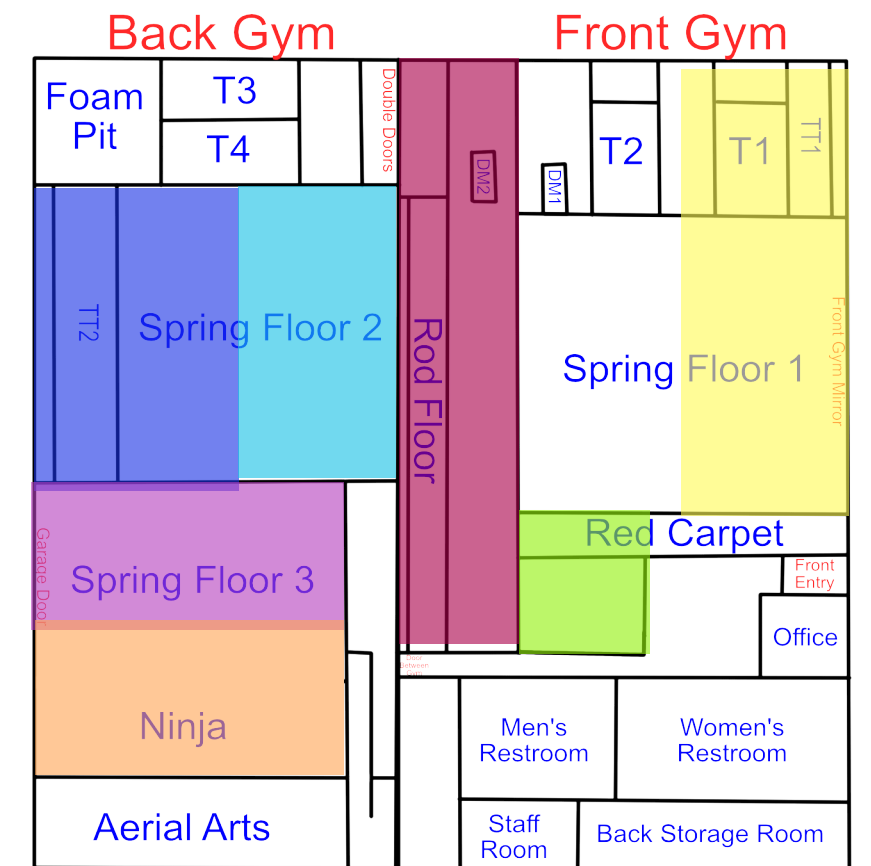

Start Time: 5:00
End Time: 5:30