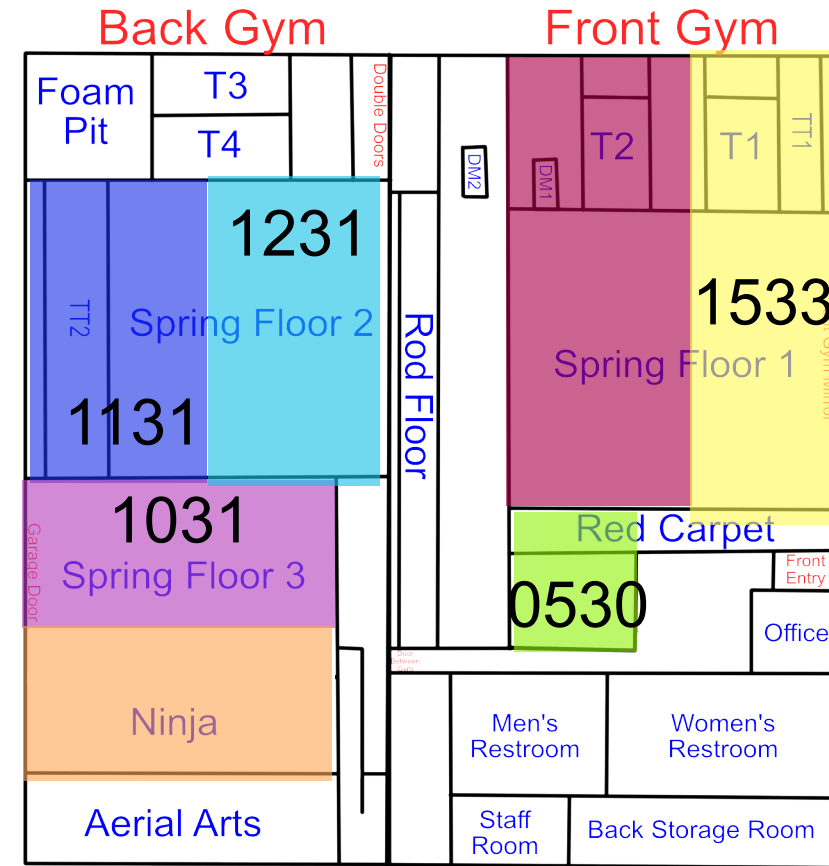

Start Time: 4:30
End Time: 5:00