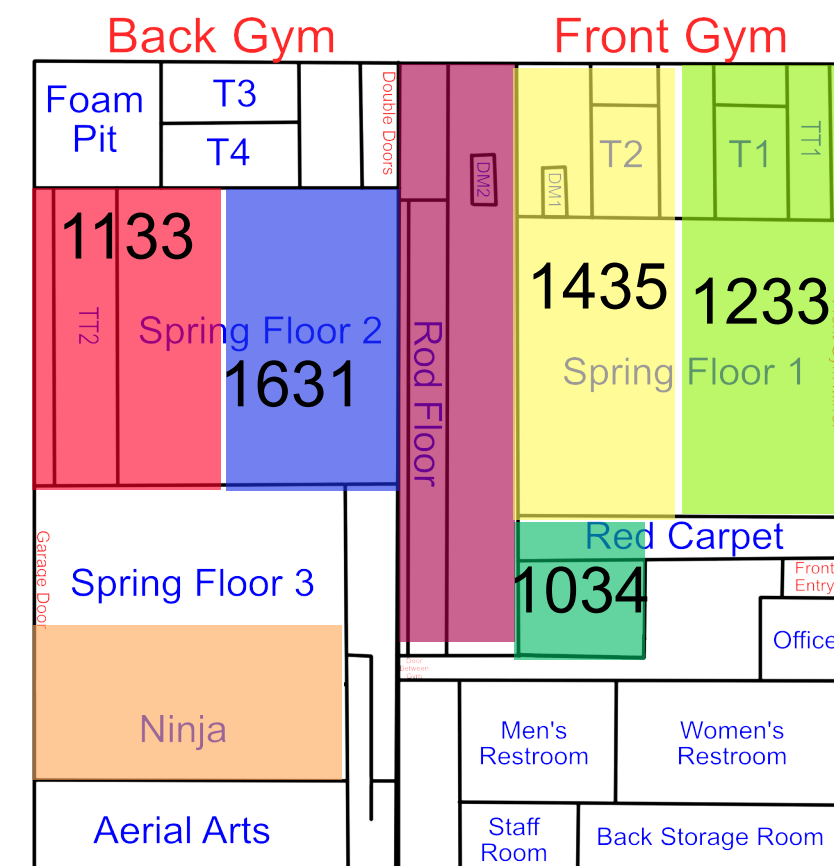

Start Time: 7:00
End Time: 7:30

Start Time: 7:30
End Time: 8:00

Start Time: 8:00
End Time: 8:30

Wednesday

Updates: 3/23/26 Rotation A