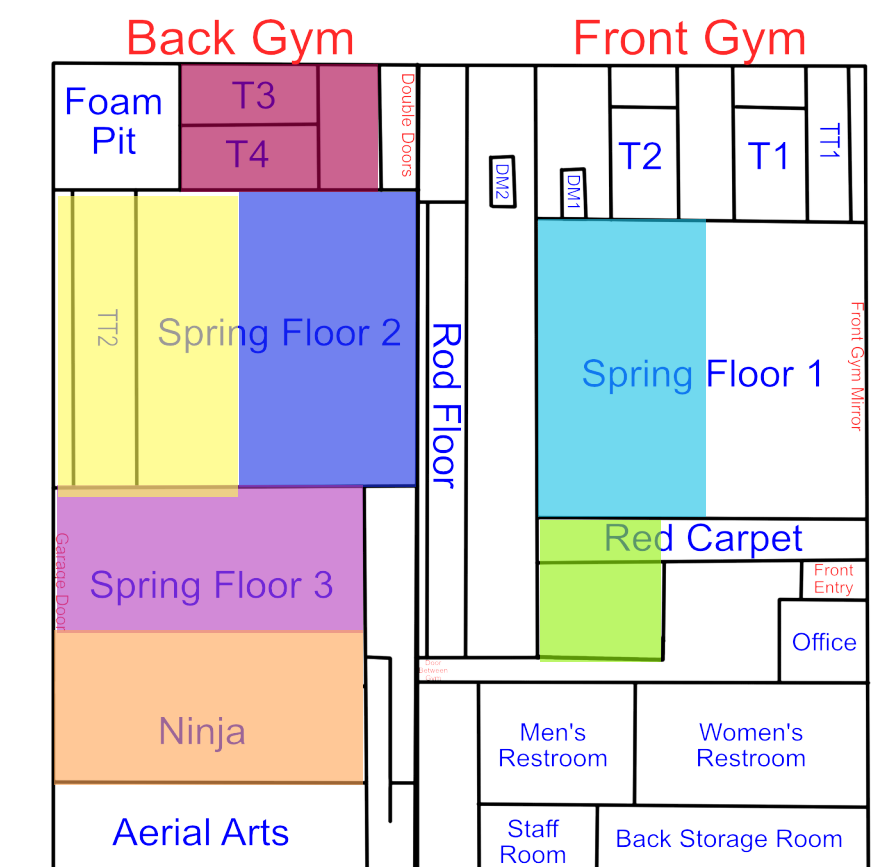

Start Time: 7:00
End Time: 7:30

Start Time: 7:30
End Time: 8:00

Start Time: 8:00
End Time: 8:30

Wednesday

Updates: 3/23/26 Rotation A