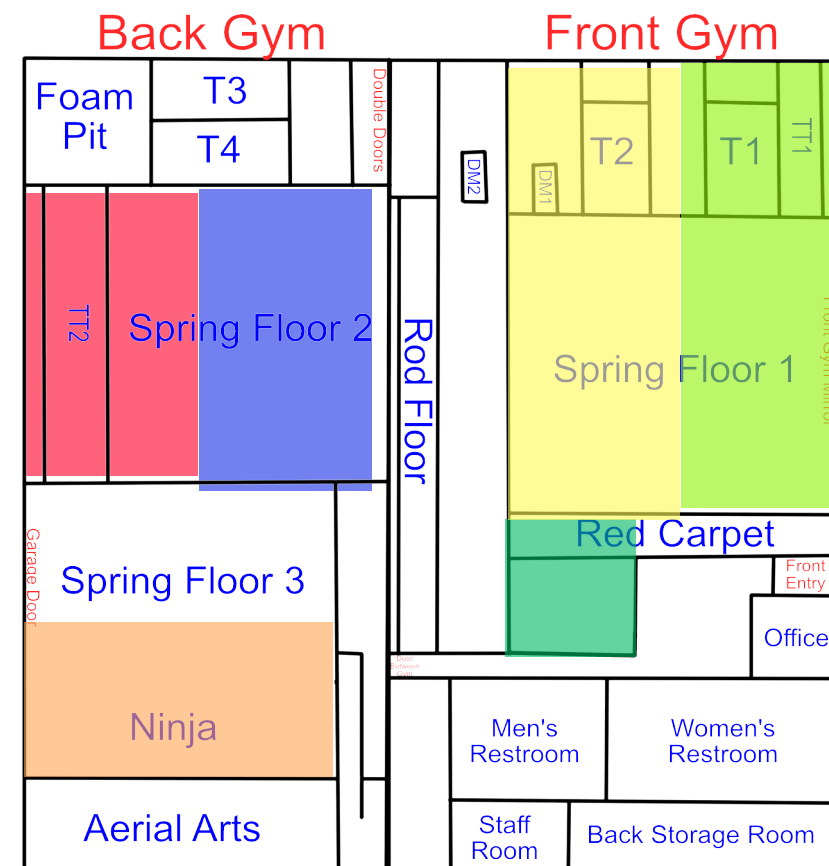

Start Time: 7:00
End Time: 7:30

Start Time: 7:30
End Time: 8:00

Start Time: 8:00
End Time: 8:30

Wednesday

Updates: 3/23/26 Rotation A