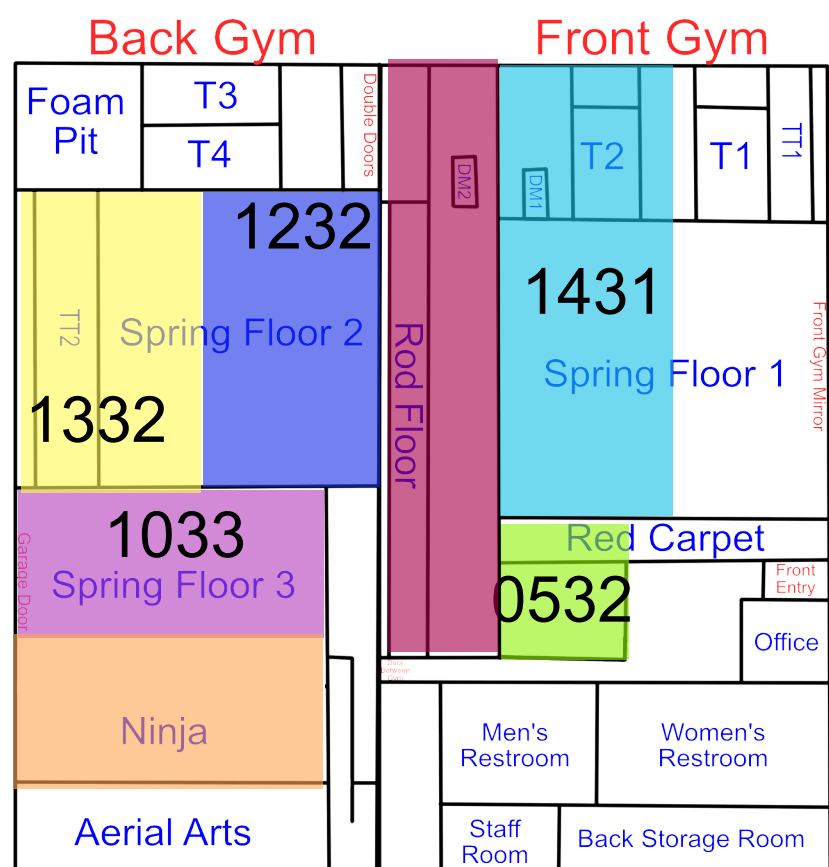

Start Time: 7:00
End Time: 7:30

Start Time: 7:30
End Time: 8:00

Start Time: 8:00
End Time: 8:30

Wednesday

Updates: 3/23/26 Rotation A