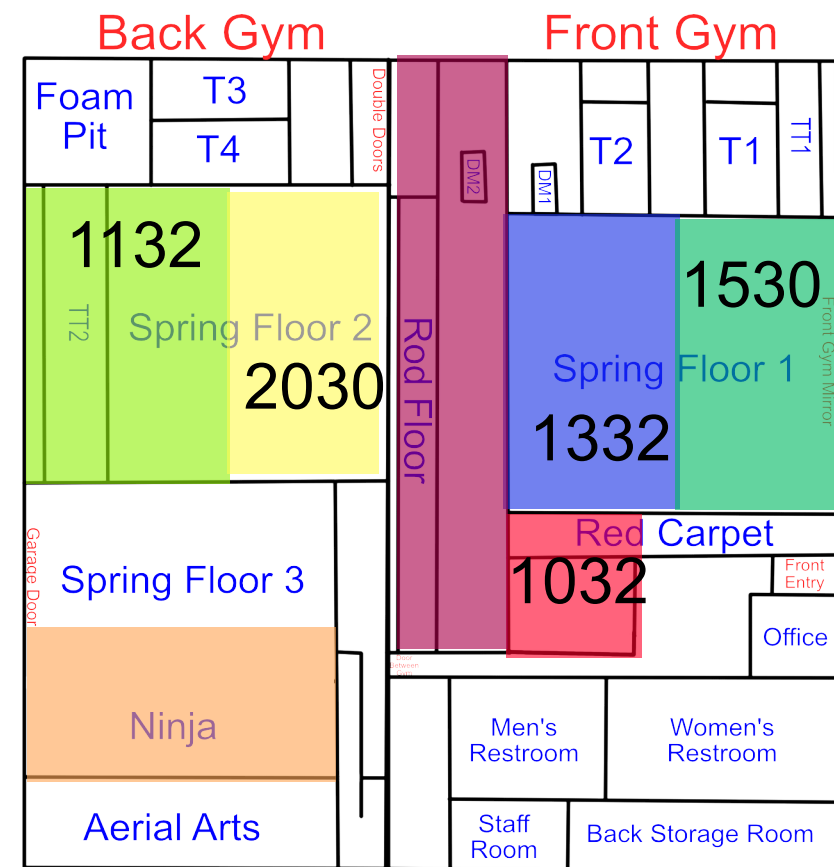

Start Time: 5:30
End Time: 6:00