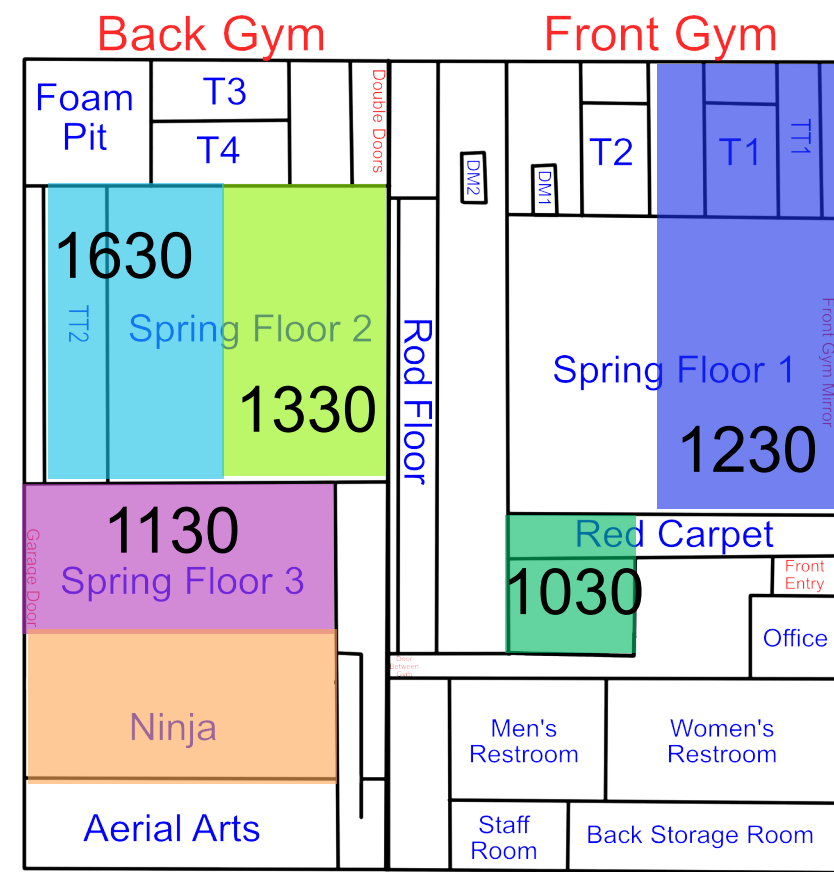

Start Time: 3:30
End Time: 4:00