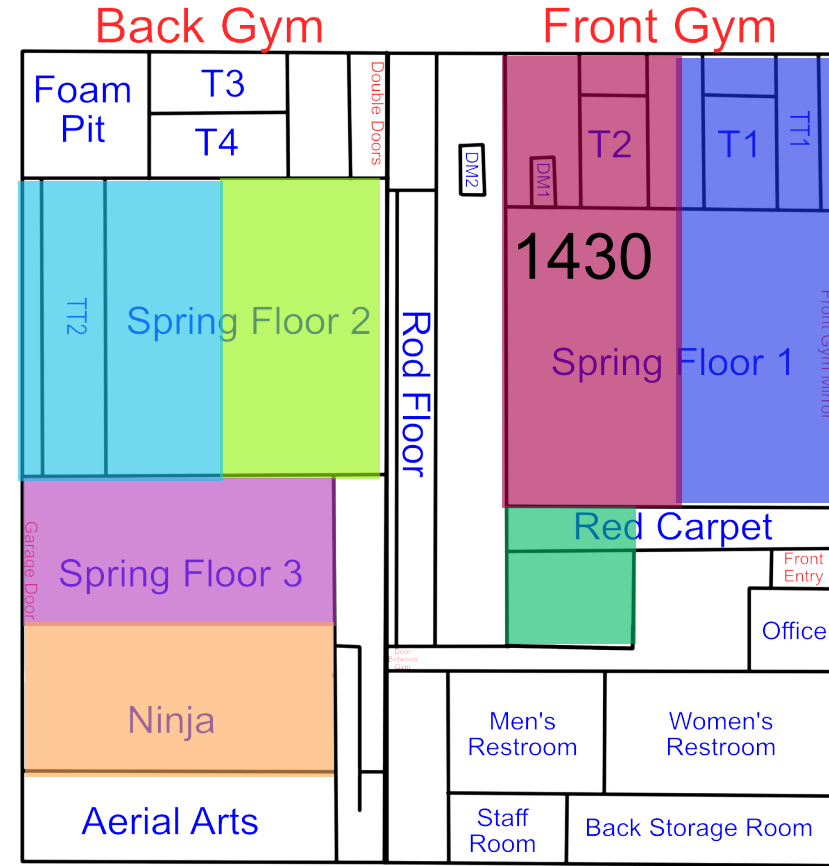

Start Time: 4:00
End Time: 4:30